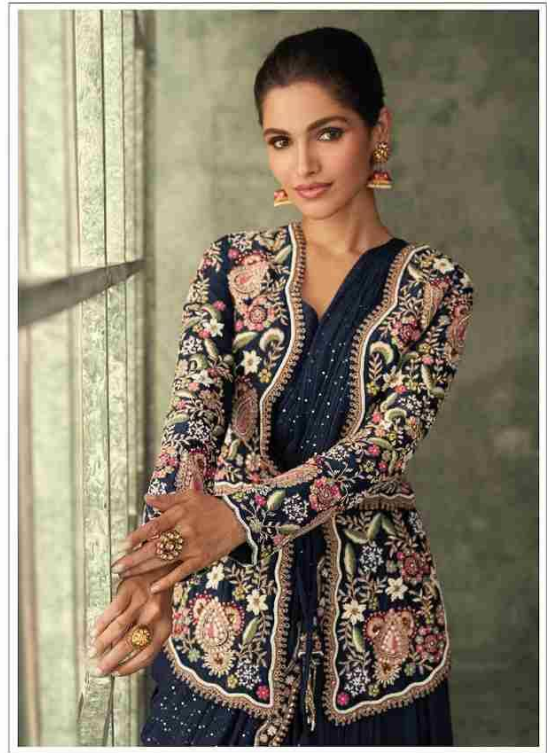

SAYURI[®]
Designer

**EVERGREEN
SPECIAL COLOURS**

SAYURI[®]
Designer

D NO: 5250

SAYURI®
Designer

D NO: 5250-A

SAYURI[®]
Designer

D NO: 5250-B