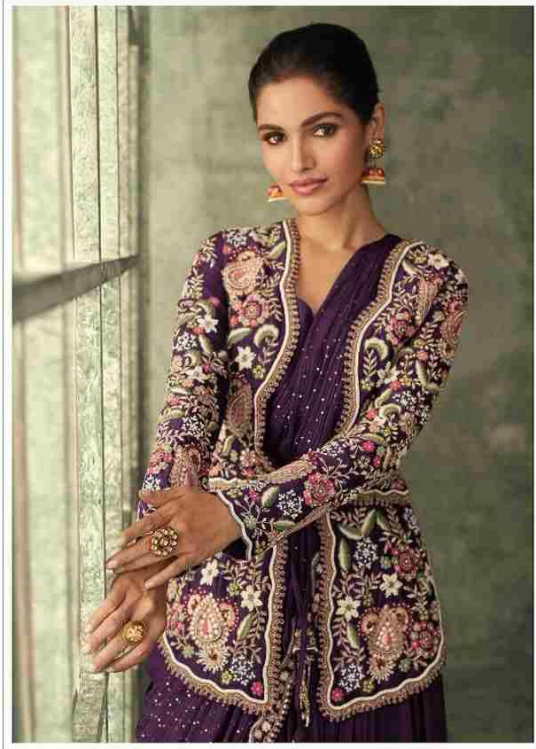

SAYURI[®]
Designer

**EVERGREEN
SPECIAL COLOURS**

SAYURI[®]
Designer

D NO: 5250

SAYURI®
Designer

D NO: 5250-A

SAYURI[®]
Designer

D NO: 5250-B

SAYURI®
Designer

D NO: 5250-C

D NO: 5250

D NO: 5250-A

D NO: 5250-B

D NO: 5250-C

SAYURI[®]
Designer

EVERGREEN
SPECIAL COLOURS