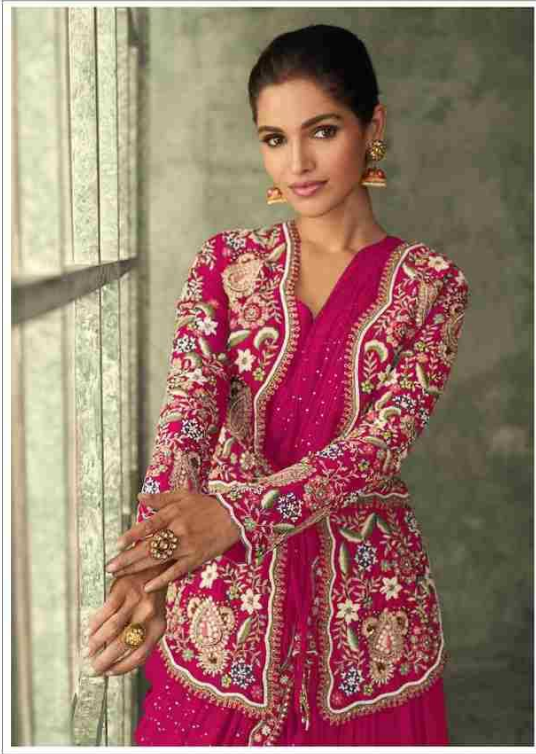

SAYURI[®]
Designer

**EVERGREEN
SPECIAL COLOURS**

SAYURI[®]
Designer

D NO: 5250

SAYURI®
Designer

D NO: 5250-A

SAYURI[®]
Designer

D NO: 5250-B

SAYURI®
Designer

D NO: 5250-C

D NO: 5250

D NO: 5250-A

D NO: 5250-B

D NO: 5250-C

SAYURI[®]
Designer

EVERGREEN
SPECIAL COLOURS