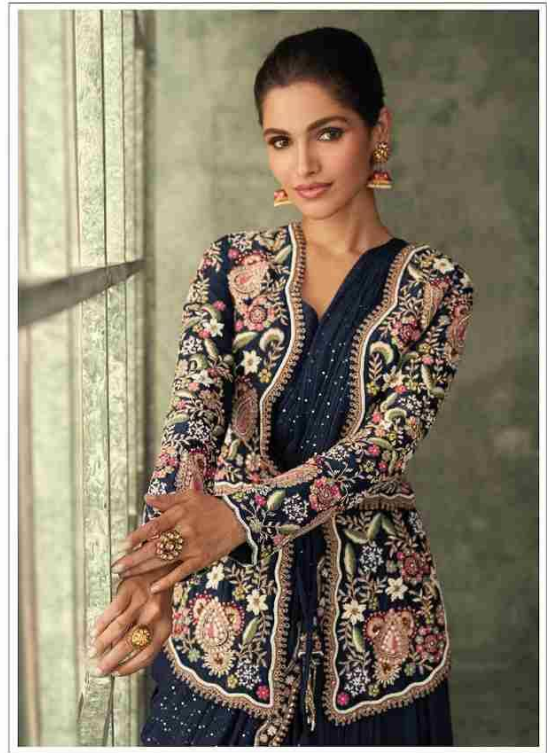

SAYURI[®]
Designer

**EVERGREEN
SPECIAL COLOURS**

SAYURI®
Designer

D NO: 5250

SAYURI®
Designer

D NO: 5250-A

SAYURI[®]
Designer

D NO: 5250-B