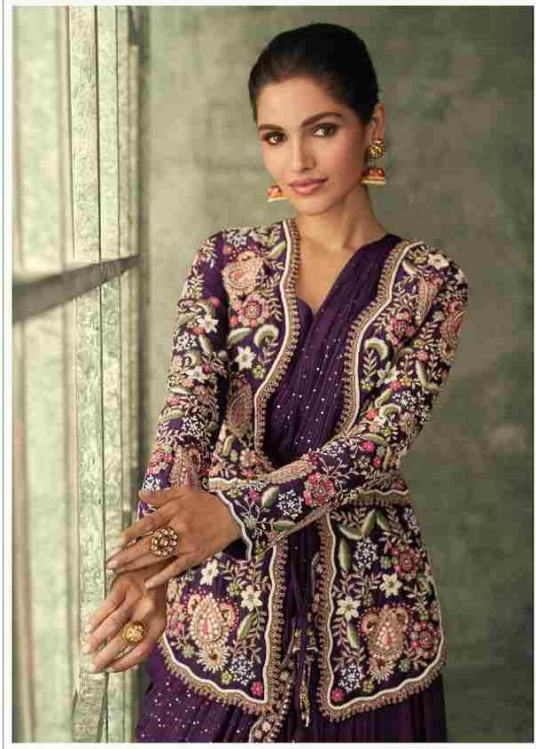

SAYURI[®]
Designer

**EVERGREEN
SPECIAL COLOURS**

SAYURI®
Designer

D NO: 5250

SAYURI®
Designer

D NO: 5250-A

SAYURI[®]
Designer

D NO: 5250-B

SAYURI®
Designer

D NO: 5250-C

D NO: 5250

D NO: 5250-A

D NO: 5250-B

D NO: 5250-C

SAYURI[®]
Designer

EVERGREEN
SPECIAL COLOURS