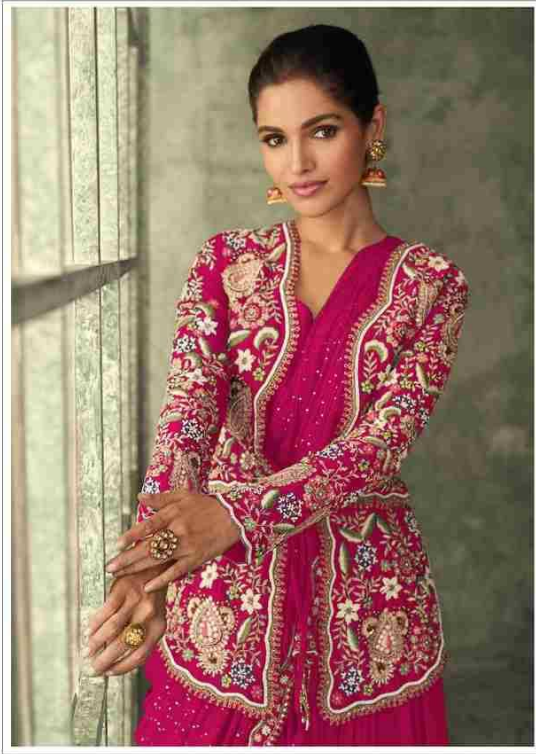

SAYURI[®]
Designer

**EVERGREEN
SPECIAL COLOURS**

SAYURI®
Designer

D NO: 5250

SAYURI®
Designer

D NO: 5250-A

SAYURI[®]
Designer

D NO: 5250-B

SAYURI®
Designer

D NO: 5250-C

D NO: 5250

D NO: 5250-A

D NO: 5250-B

D NO: 5250-C

SAYURI[®]
Designer

EVERGREEN
SPECIAL COLOURS