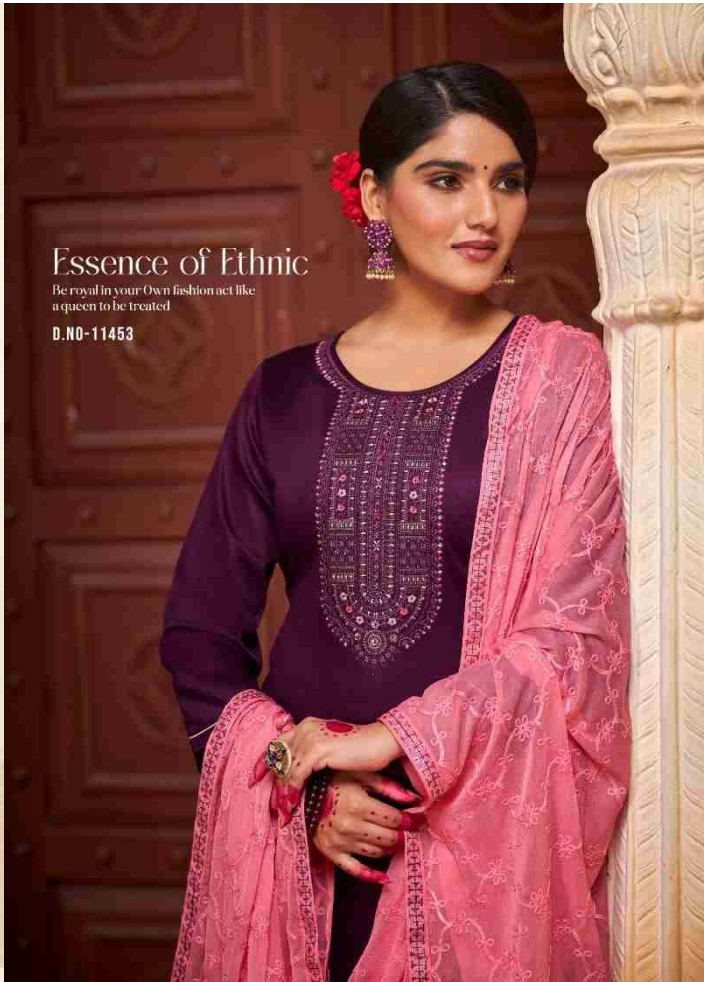

Essence of Charm

Pure grace, elegance and beauty. The best creates, the rest follows

Essence of Charm

Pure grace, elegance and beauty. The best creates, the rest follows

Essence of Ethnic

Be royal in your Own fashion act like a queen to be treated

D.NO-11453

Essence of twilight

The most beautiful attire and it inspires

D.NO-11454

11451

11452

11453

11454

11455

11456

- TOP - PURE JAM COTTON WITH 2MM SEQUANCE WORK
- BOTTOM +INNER- PURE REYON
- DUPATTA - SEMI PURE HEAVY WORK AND FOUR SIDE LACE WORK
- DESIGNS - 06

CATALOGUE :- **NOOPUR**
 RATE :- 849 /-