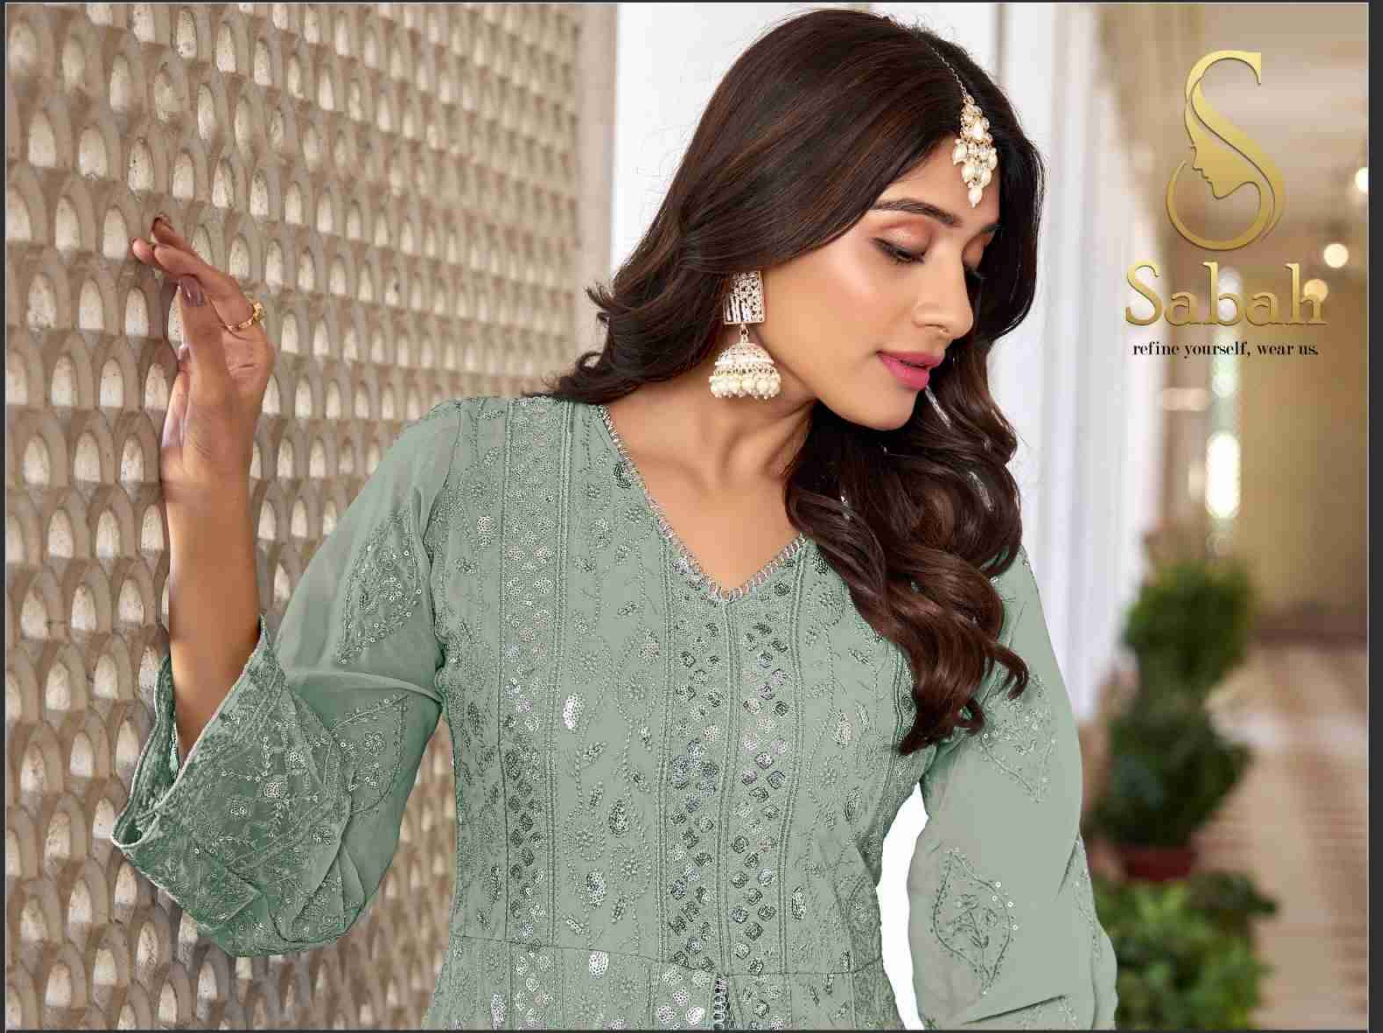

S
Sabali
refine yourself, wear us.

Ruhani

D.No	Top - Fabric	Bottom - Fabric	Inner - Fabric	Dupatta - Fabric	Rate
1020	Heavy Faux georgette	Heavy Dull Santoon	Heavy Dull Santoon	Heavy Organza	2895/-

TOTAL PCS. 5