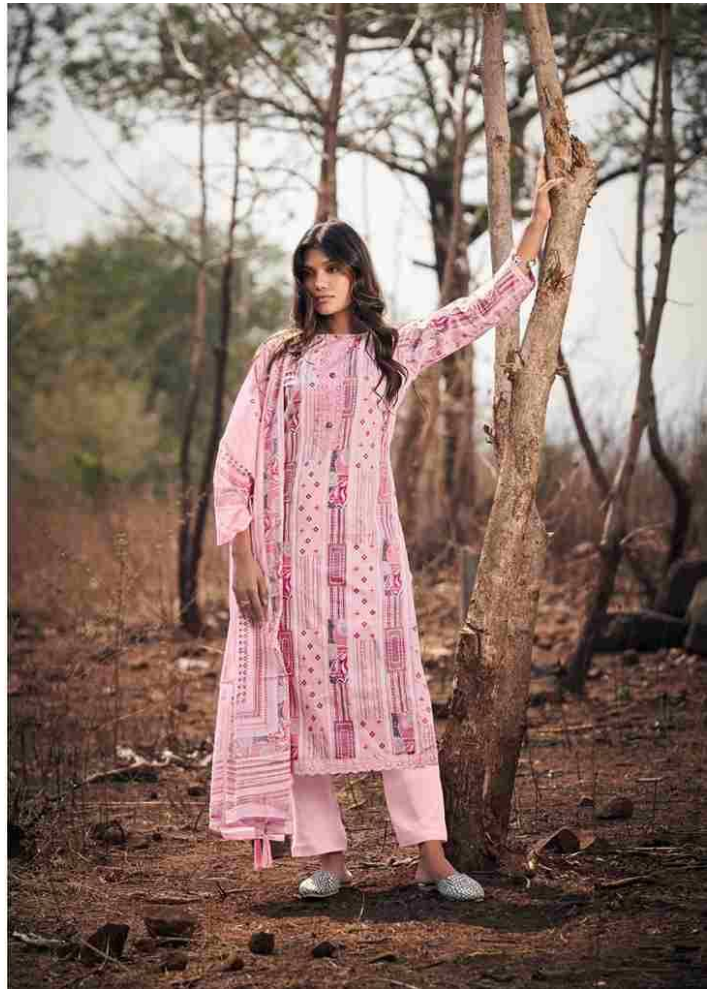

LOOKING FORWARD

Brilliant hues & timeless designs for you to embrace this season.

DN:1005