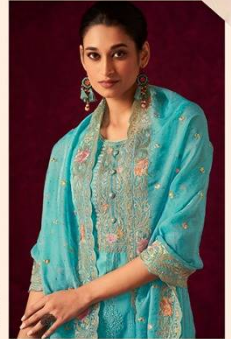

Shree Shalika
FASHION

CODE#1005