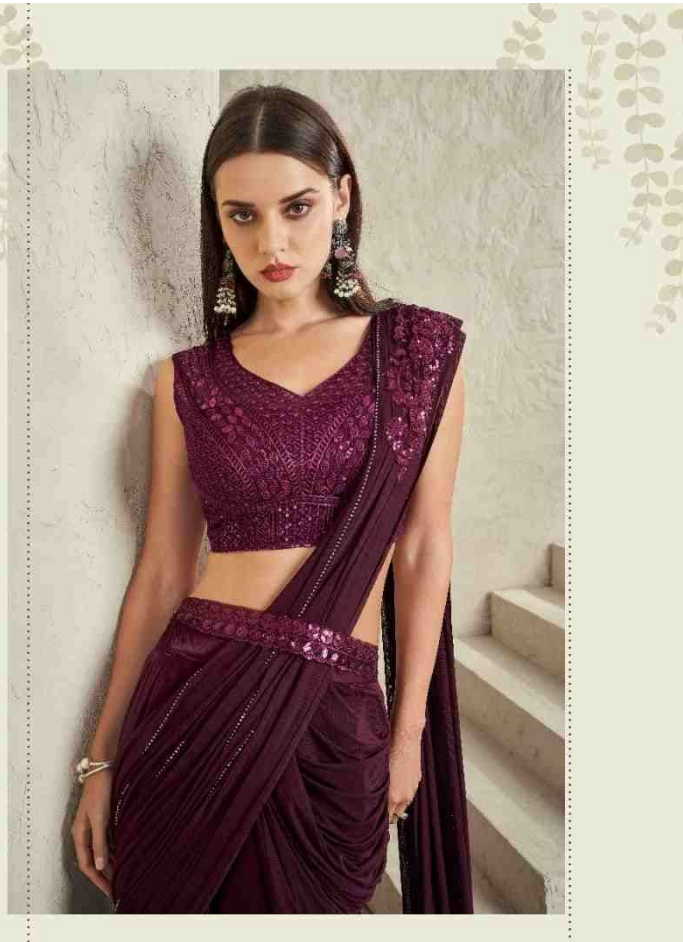

TFH
THE FASHION HUB

SUPER STAR

SUP-7701

TFH
THE FASHION HUB

SLIP-7703

SUP-7706

SUP-7708

SUPER STAR

SUP-7706

SUP-7710

SUP-7711

SUP-7712

SUPER STAR - 2

D.No.	Rate (IN RS.)	CUT. (approx.)	Fabric Details
SUP-7701	2394/-	6.50 mts.	Imported Sartin Silk + Belt
SUP-7702	2061/-	6.00 mts.	Imported Lycra Silk
SUP-7703	2917/-	13.00 mts.	Imported Sartin + Shimmer Digital + Georgette + Belt
SUP-7704	2839/-	7.50 mts.	Imported Glass Sartin
SUP-7705	2172/-	6.50 mts.	Imported Lycra Net + Sartin Velvet + Belt
SUP-7706	3061/-	12.50 mts.	Imported Georgette + Silk Pattern + Belt
SUP-7707	2883/-	8.50 mts.	Imported Shimmer Silk + Glass Sartin
SUP-7708	3061/-	11.00 mts.	Imported Super Black Sartin + Belt
SUP-7709	2617/-	6.50 mts.	Imported Glass Sartin
SUP-7710	2506/-	6.00 mts.	Imported Lycra Zari Net + Sartin Silk + Belt
SUP-7711	3061/-	11.50 mts.	Imported Lycra Silk + Glass Sartin + Belt
SUP-7712	2283/-	7.50 mts.	Imported Sartin Shimmer + Glass Sartin + Belt
TOTAL	31855/-		
AVG.PRICE (approx.)	2654.58/-		
(5% G.ST. APPLICABLE)			
NOTE:-			
1). RETURN GOODS SHALL NOT BE ACCEPTED.			
2). SETWISE ORDER ONLY.			