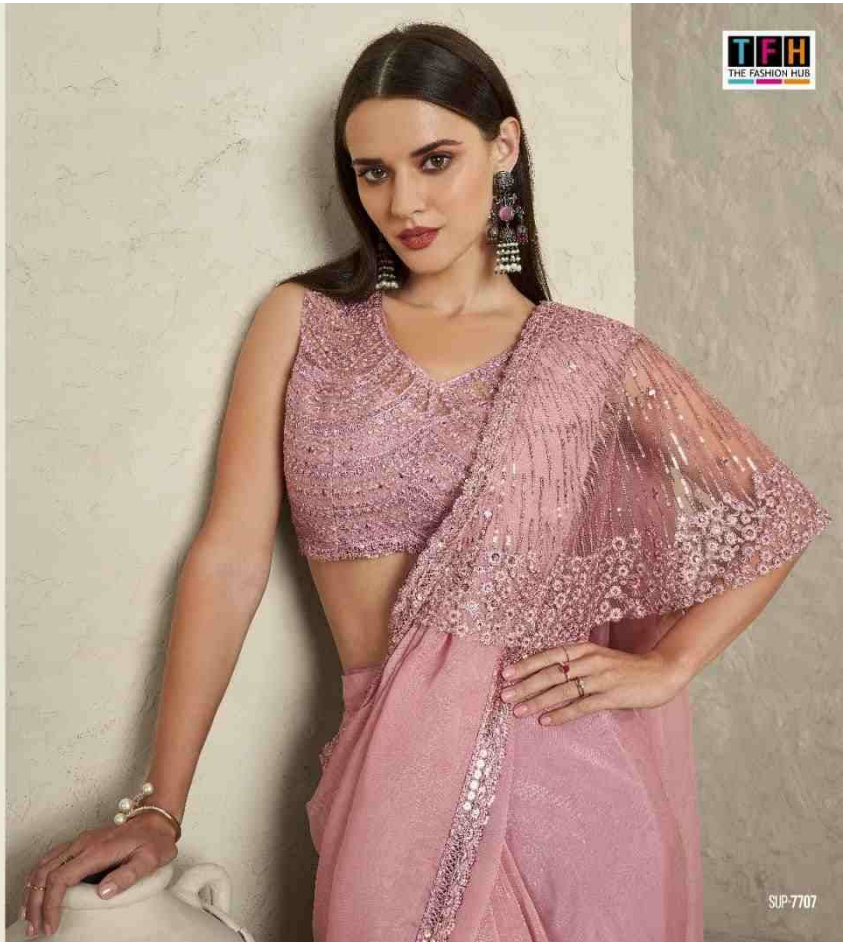

TFH
THE FASHION HUB

SUPER STAR

SUP-7701

TFH
THE FASHION HUB

SLIP-7703

SUP-7706

SUP-7708

SUPER STAR

SUP-7706

SUP-7710

SUP-7711

SUP-7712

SUPER STAR - 2

D.No.	Rate (IN RS.)	CUT. (approx.)	Fabric Details
SUP-7701	2394/-	6.50 mts.	Imported Sartin Silk + Belt
SUP-7702	2061/-	6.00 mts.	Imported Lycra Silk
SUP-7703	2917/-	13.00 mts.	Imported Sartin + Shimmer Digital + Georgette + Belt
SUP-7704	2839/-	7.50 mts.	Imported Glass Sartin
SUP-7705	2172/-	6.50 mts.	Imported Lycra Net + Sartin Velvet + Belt
SUP-7706	3061/-	12.50 mts.	Imported Georgette + Silk Pattern + Belt
SUP-7707	2883/-	8.50 mts.	Imported Shimmer Silk + Glass Sartin
SUP-7708	3061/-	11.00 mts.	Imported Super Black Sartin + Belt
SUP-7709	2617/-	6.50 mts.	Imported Glass Sartin
SUP-7710	2506/-	6.00 mts.	Imported Lycra Zari Net + Sartin Silk + Belt
SUP-7711	3061/-	11.50 mts.	Imported Lycra Silk + Glass Sartin + Belt
SUP-7712	2283/-	7.50 mts.	Imported Sartin Shimmer + Glass Sartin + Belt
TOTAL	31855/-		
AVG.PRICE (approx.)	2654.58/-		
(5% G.ST. APPLICABLE)			
NOTE:-			
1). RETURN GOODS SHALL NOT BE ACCEPTED.			
2). SETWISE ORDER ONLY.			