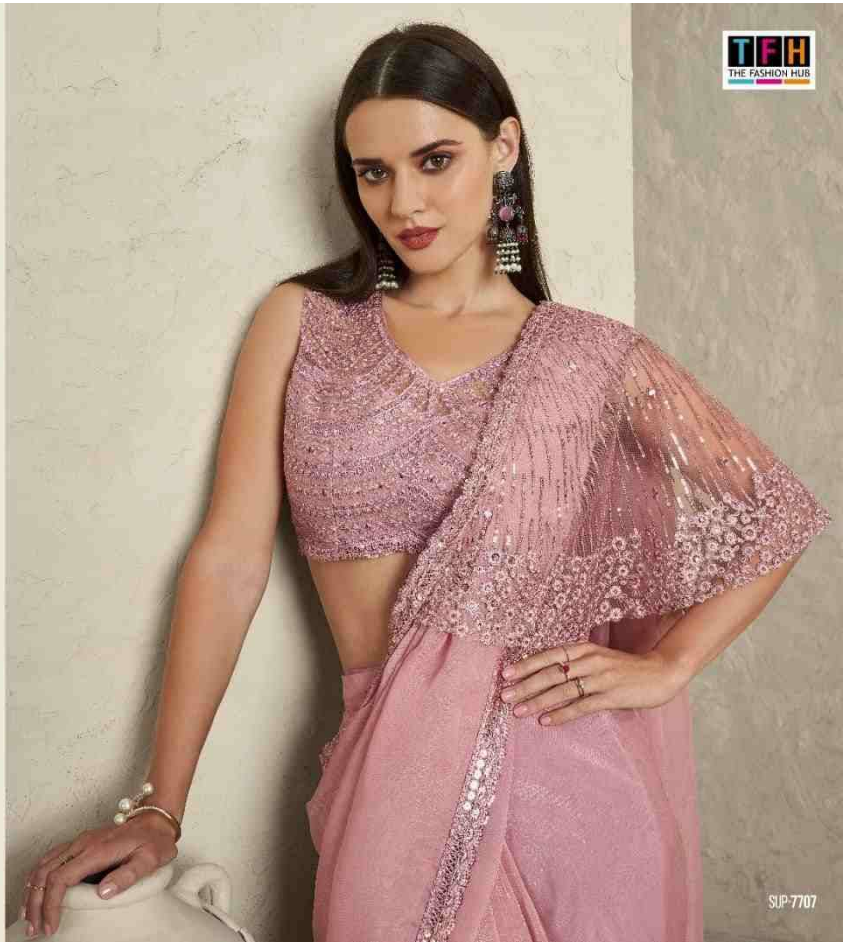

TFH
THE FASHION HUB

SUPER STAR

SLP-7701

TFH
THE FASHION HUB

SLIP-7703

SUP-7706

SUP-7708

SUPER STAR

SUP-7706

SUP-7710

SUP-7711

SUP-7712

SUPER STAR - 2

D.No.	Rate (IN RS.)	CUT. (approx.)	Fabric Details
SUP-7701	2394/-	6.50 mts.	Imported Sartin Silk + Belt
SUP-7702	2061/-	6.00 mts.	Imported Lycra Silk
SUP-7703	2917/-	13.00 mts.	Imported Sartin + Shimmer Digital + Georgette + Belt
SUP-7704	2839/-	7.50 mts.	Imported Glass Sartin
SUP-7705	2172/-	6.50 mts.	Imported Lycra Net + Sartin Velvet + Belt
SUP-7706	3061/-	12.50 mts.	Imported Georgette + Silk Pattern + Belt
SUP-7707	2883/-	8.50 mts.	Imported Shimmer Silk + Glass Sartin
SUP-7708	3061/-	11.00 mts.	Imported Super Black Sartin + Belt
SUP-7709	2617/-	6.50 mts.	Imported Glass Sartin
SUP-7710	2506/-	6.00 mts.	Imported Lycra Zari Net + Sartin Silk + Belt
SUP-7711	3061/-	11.50 mts.	Imported Lycra Silk + Glass Sartin + Belt
SUP-7712	2283/-	7.50 mts.	Imported Sartin Shimmer + Glass Sartin + Belt
TOTAL	31855/-		
AVG.PRICE (approx.)	2654.58/-		
(5% G.ST. APPLICABLE)			
NOTE:-			
1). RETURN GOODS SHALL NOT BE ACCEPTED.			
2). SETWISE ORDER ONLY.			