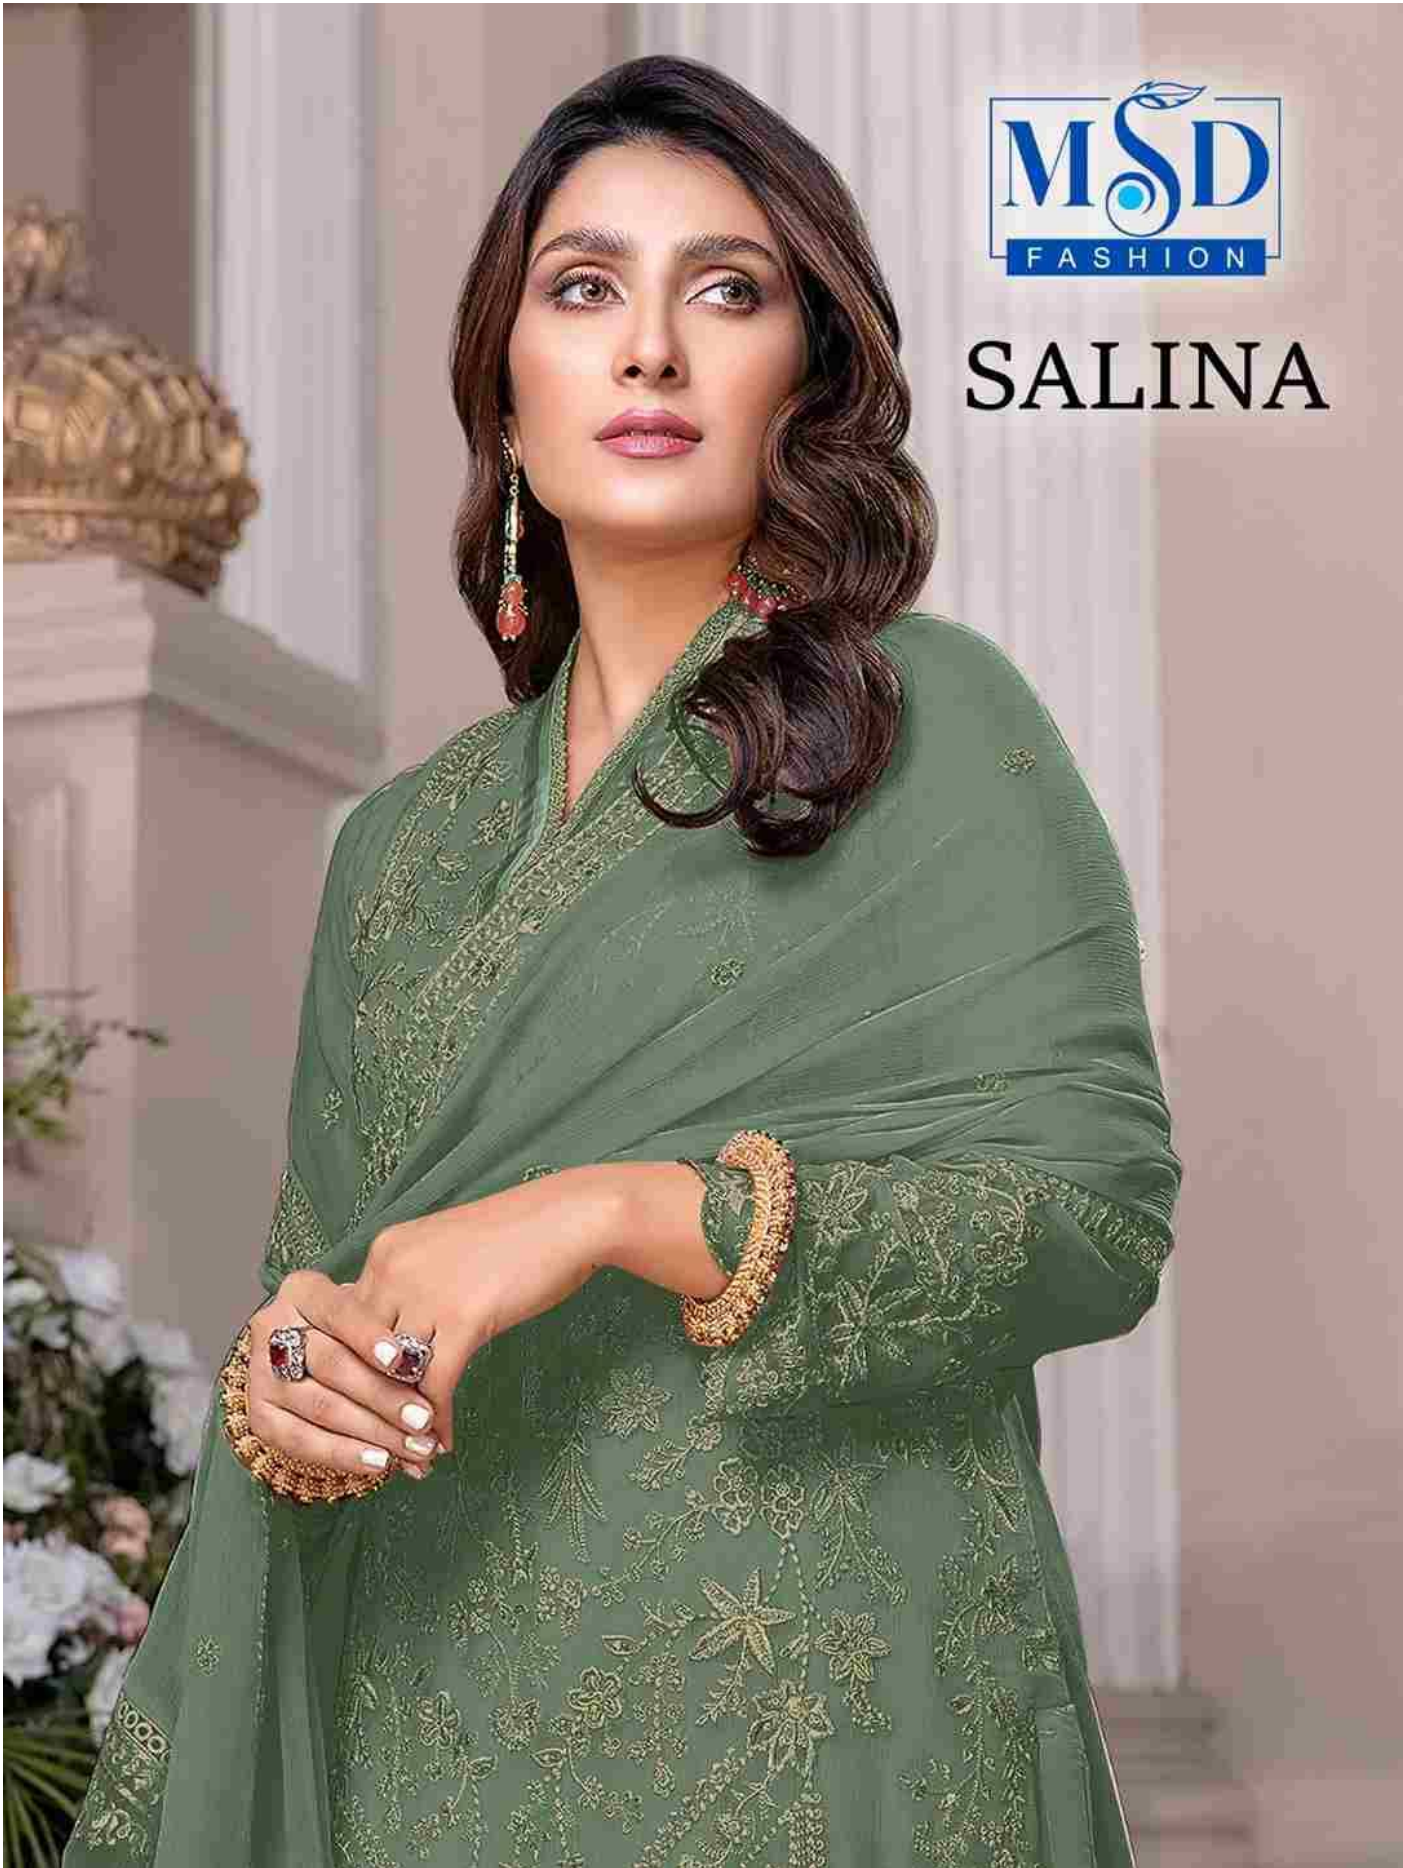

The logo for MSD Fashion, featuring the letters 'MSD' in a stylized blue font with a leaf-like flourish above the 'D', and the word 'FASHION' in a smaller blue font below it, all enclosed in a thin blue rectangular border.

MSD
FASHION

SALINA

SALINA

D.No.117-A

TOP- Fox Georgette
with Embroidery

**BOTTOM-
INNER** Dull santoon

DUPATTA- Nazmin with
Embroidery

SALINA

D.No.117-B

TOP- Fox Georgette
with Embroidery

**BOTTOM-
INNER** Dull santoon

DUPATTA- Nazmin with
Embroidery

SALINA

D.No.117-C

TOP- Fox Georgette
with Embroidery

**BOTTOM-
INNER** Dull santoon

DUPATTA- Nazmin with
Embroidery

SALINA

D.No.117-D

TOP- Fox Georgette
with Embroidery

**BOTTOM-
INNER** Dull santoon

DUPATTA- Nazmin with
Embroidery

SALINA

TOP