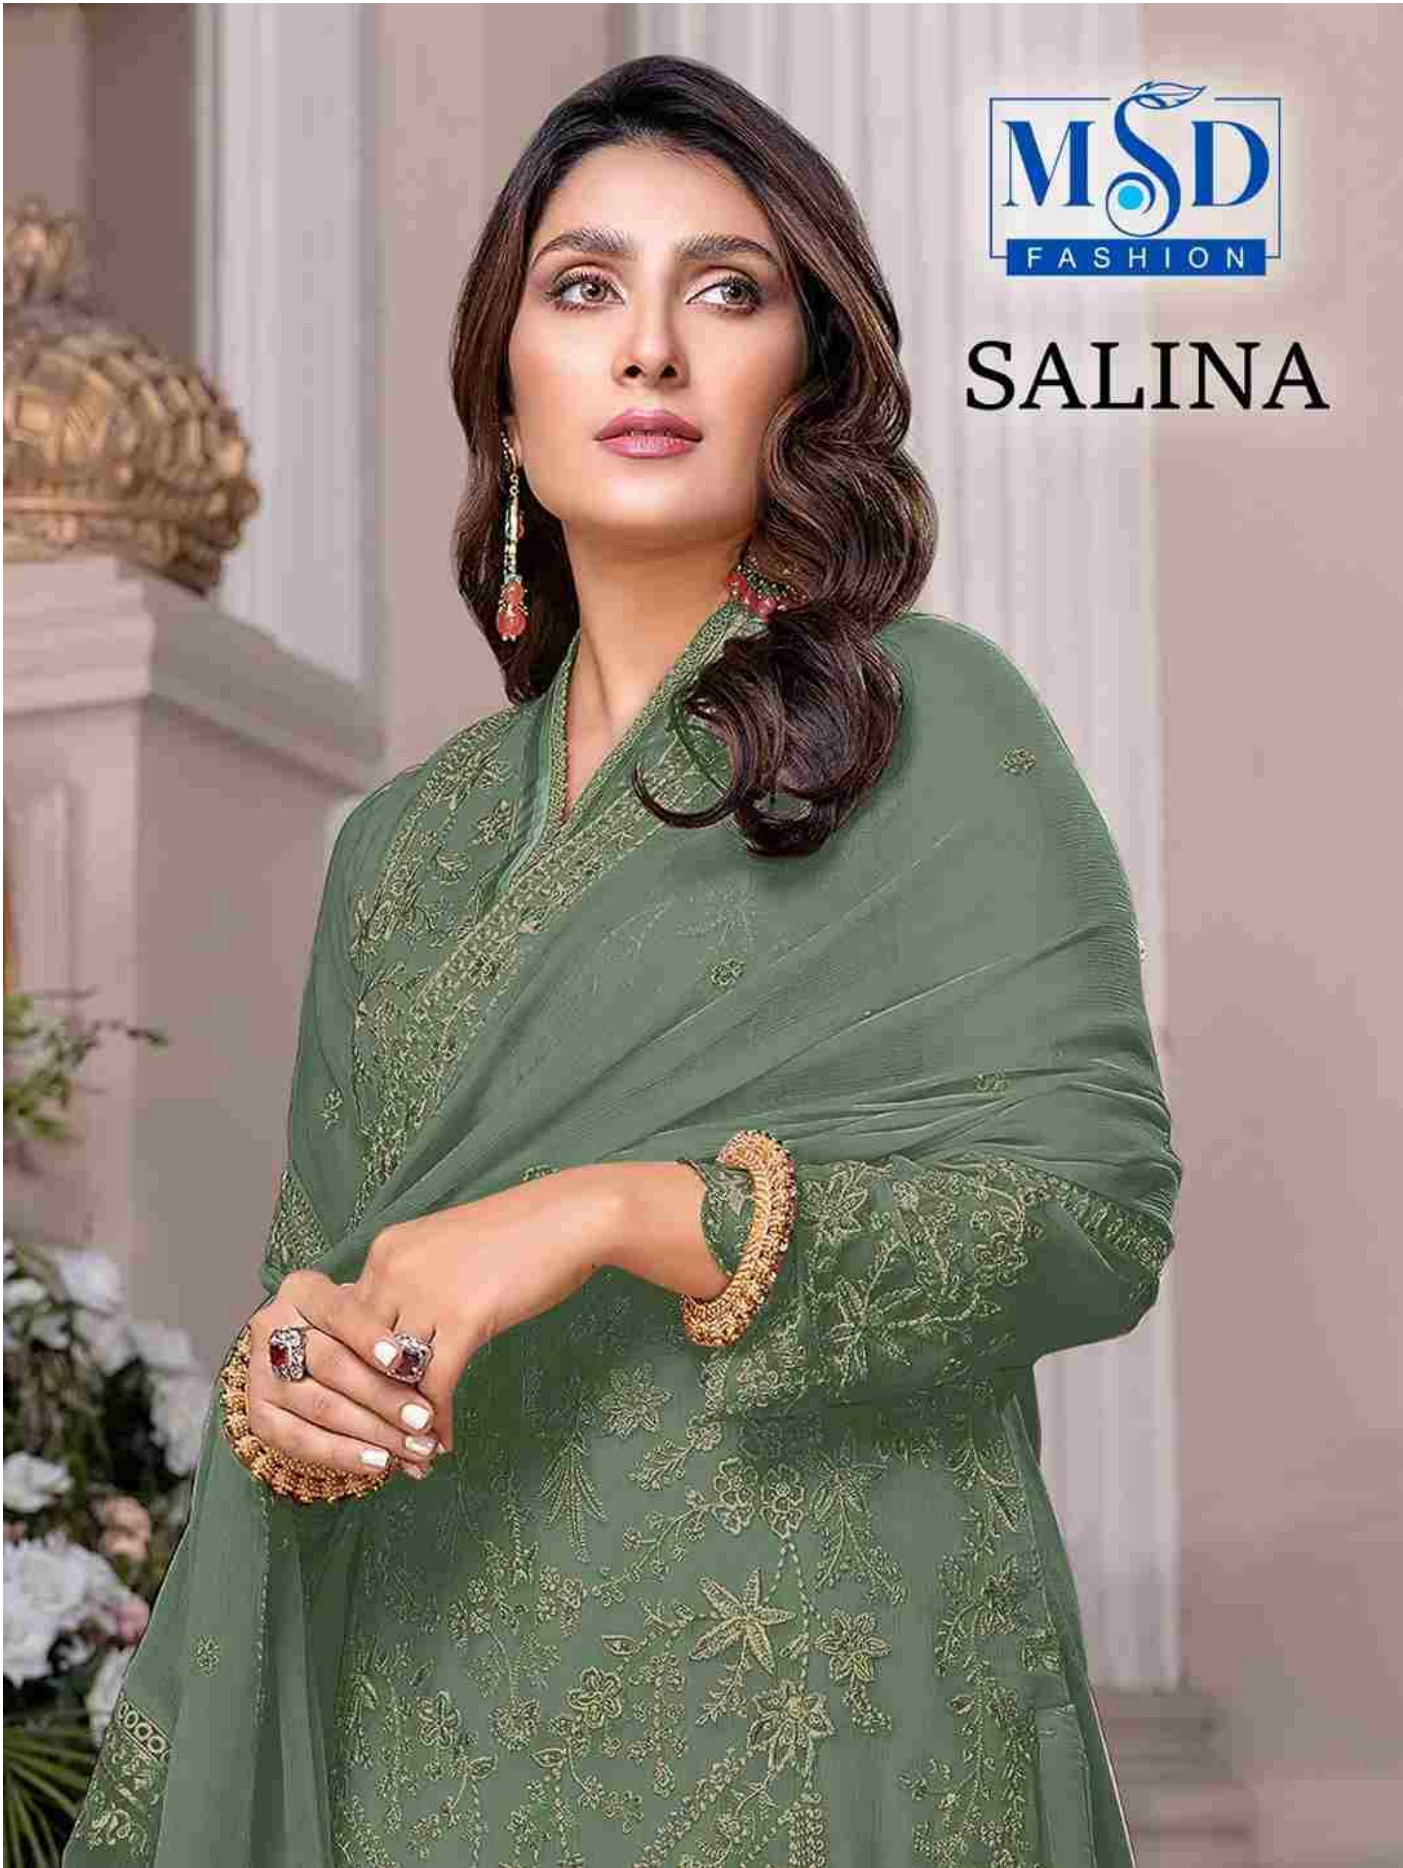

The logo for MSD Fashion, featuring the letters 'MSD' in a stylized blue font with a leaf-like flourish above the 'D', and the word 'FASHION' in a smaller blue font below it, all enclosed in a blue rectangular border.

MSD
FASHION

SALINA

SALINA

D.No.117-A

TOP- Fox Georgette
with Embroidery

**BOTTOM-
INNER** Dull santoon

DUPATTA- Nazmin with
Embroidery

SALINA

D.No.117-B

TOP- Fox Georgette
with Embroidery

**BOTTOM-
INNER** Dull santoon

DUPATTA- Nazmin with
Embroidery

SALINA

D.No.117-C

TOP- Fox Georgette
with Embroidery

**BOTTOM-
INNER** Dull santoon

DUPATTA- Nazmin with
Embroidery

SALINA

D.No.117-D

TOP- Fox Georgette
with Embroidery

**BOTTOM-
INNER** Dull santoon

DUPATTA- Nazmin with
Embroidery

SALINA

TOP