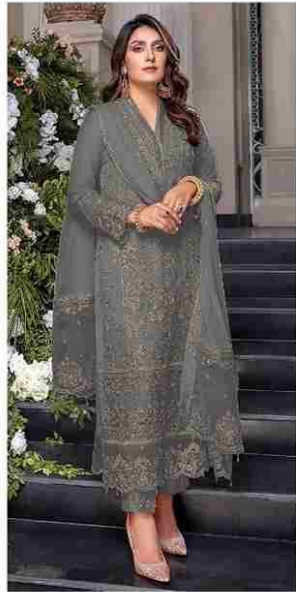

The logo for MSD Fashion, featuring the letters 'MSD' in a stylized blue font with a leaf-like flourish above the 'D', and the word 'FASHION' in a smaller blue font below it, all enclosed in a thin blue rectangular border.

MSD
FASHION

SALINA

SALINA

D.No.117-A

TOP- Fox Georgette
with Embroidery

**BOTTOM-
INNER** Dull santoon

DUPATTA- Nazmin with
Embroidery

SALINA

Fox Georgette
with Embroidery

BOTTOM
INNER

Dull Santoon

DUPATTA

Nazmin with
Embroidery

117-A

117-B

117-C