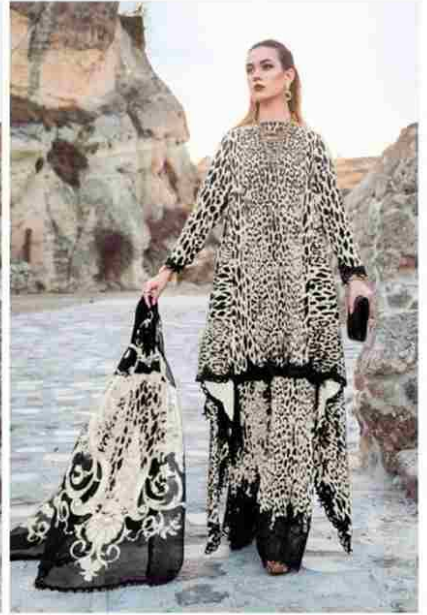

Coffee MENU

Design:-075 C

 **HAZZEL**[®]
Beyond Expectation

Design:-075 A

Design:-075 B

Design:-075 C