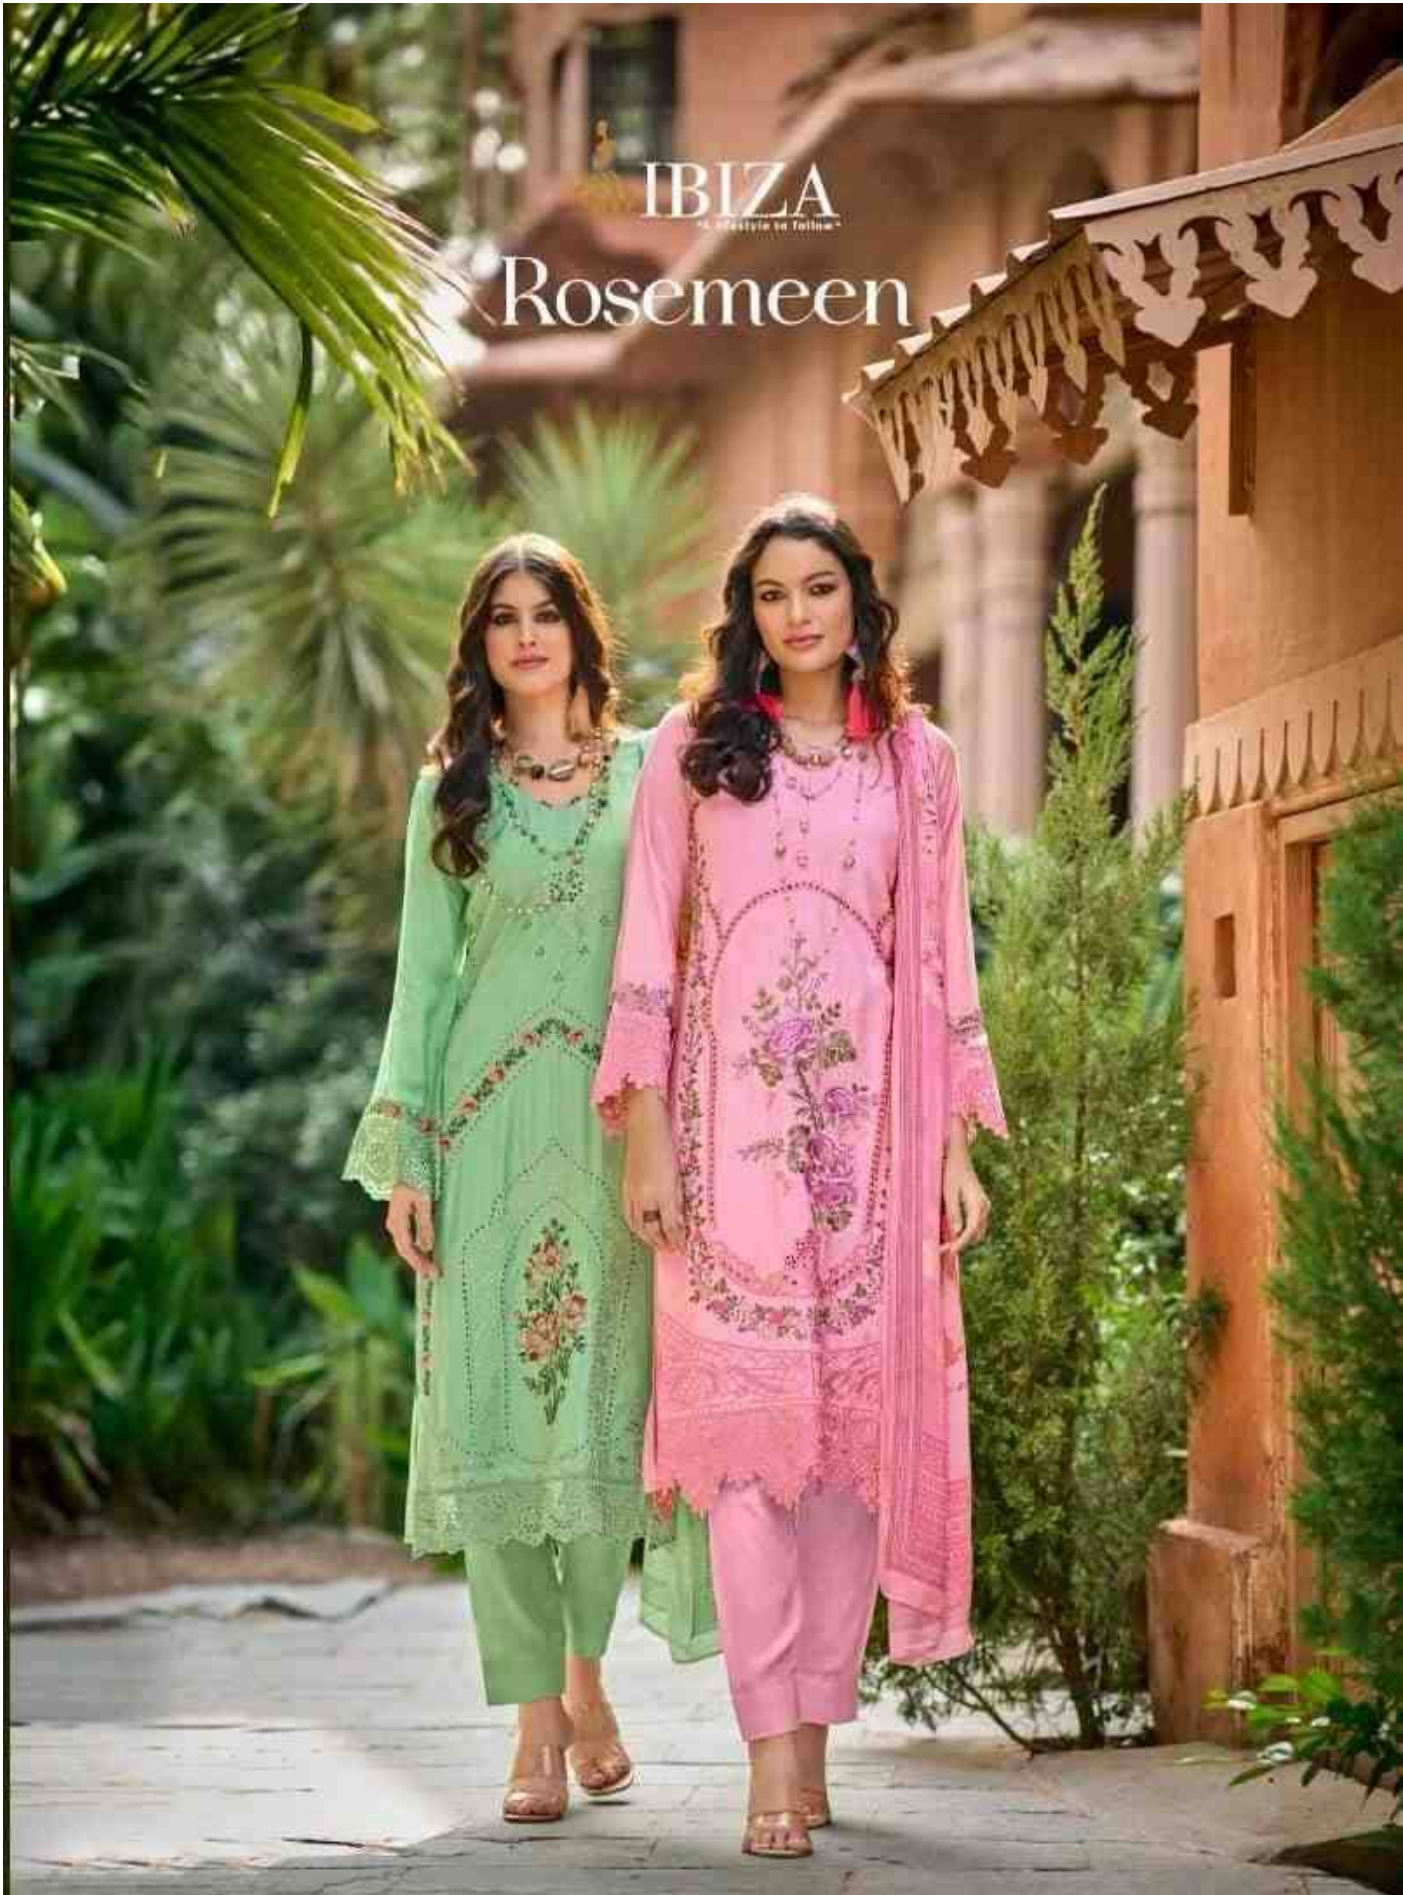

IBIZA

"Lifestyle to follow"

Rosemeen