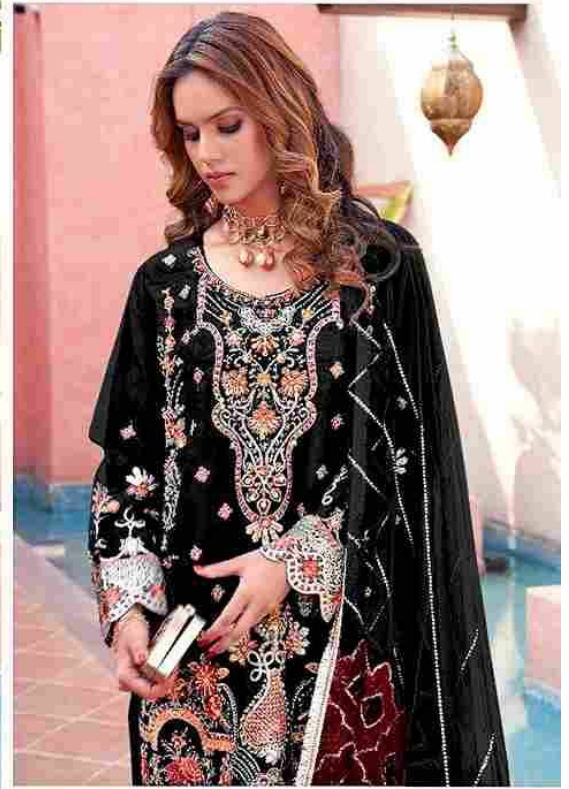

**\*D-134-E\***

**SIZE:- XL**

**CARE INSTRUCTIONS**

-  DRY CLEAN ONLY.
-  DO NOT USE ANY BLEACH OR STAIN REMOVING CHEMICAL.
-  IRON THE FABRIC AT MODERATE TEMPERATURE.

**READY MADE  
COLLECTION**

**\*D-134-F\***