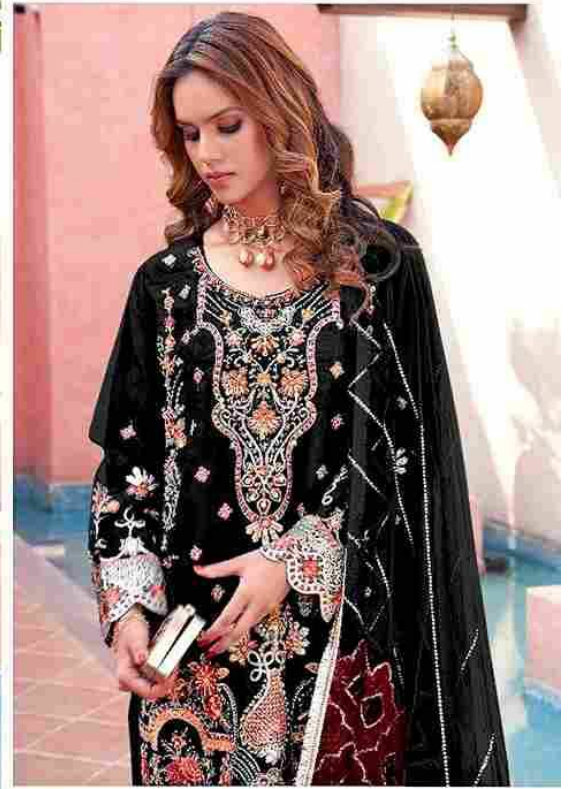

**READY MADE
COLLECTION**