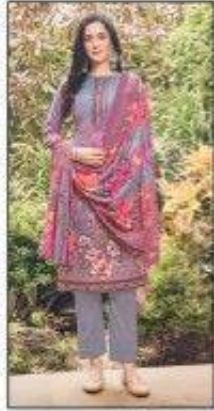

[gull-a-ahmed-noor-cotton-salwar-suit](#)

gull-a-ahmed-noor-cotton-salwar-suit

gull-a-ahmed-noor-cotton-salwar-suit

gull-a-ahmed-noor-cotton-salwar-suit

Gull Ahmed Original Lawn
LAWN COLLECTION

gull-a-ahmed-noor-cotton-salwar-suit

gull-a-ahmed-noor-cotton-salwar-suit

Gull Ahmed
LAWN COLLECTION

1006

gull-a-ahmed-noor-cotton-salwar-suit

gull-a-ahmed-noor-cotton-salwar-suit

They say there's something special about
her, maybe it's her eyes, maybe it's her smile,
maybe just maybe, its her warmest giggles,
which transports her into another day, zangies
She never knows she's watched in her class.

1008

gull-a-ahmed-noor-cotton-salwar-suit

1001

1002

1003

1004

1005

1006