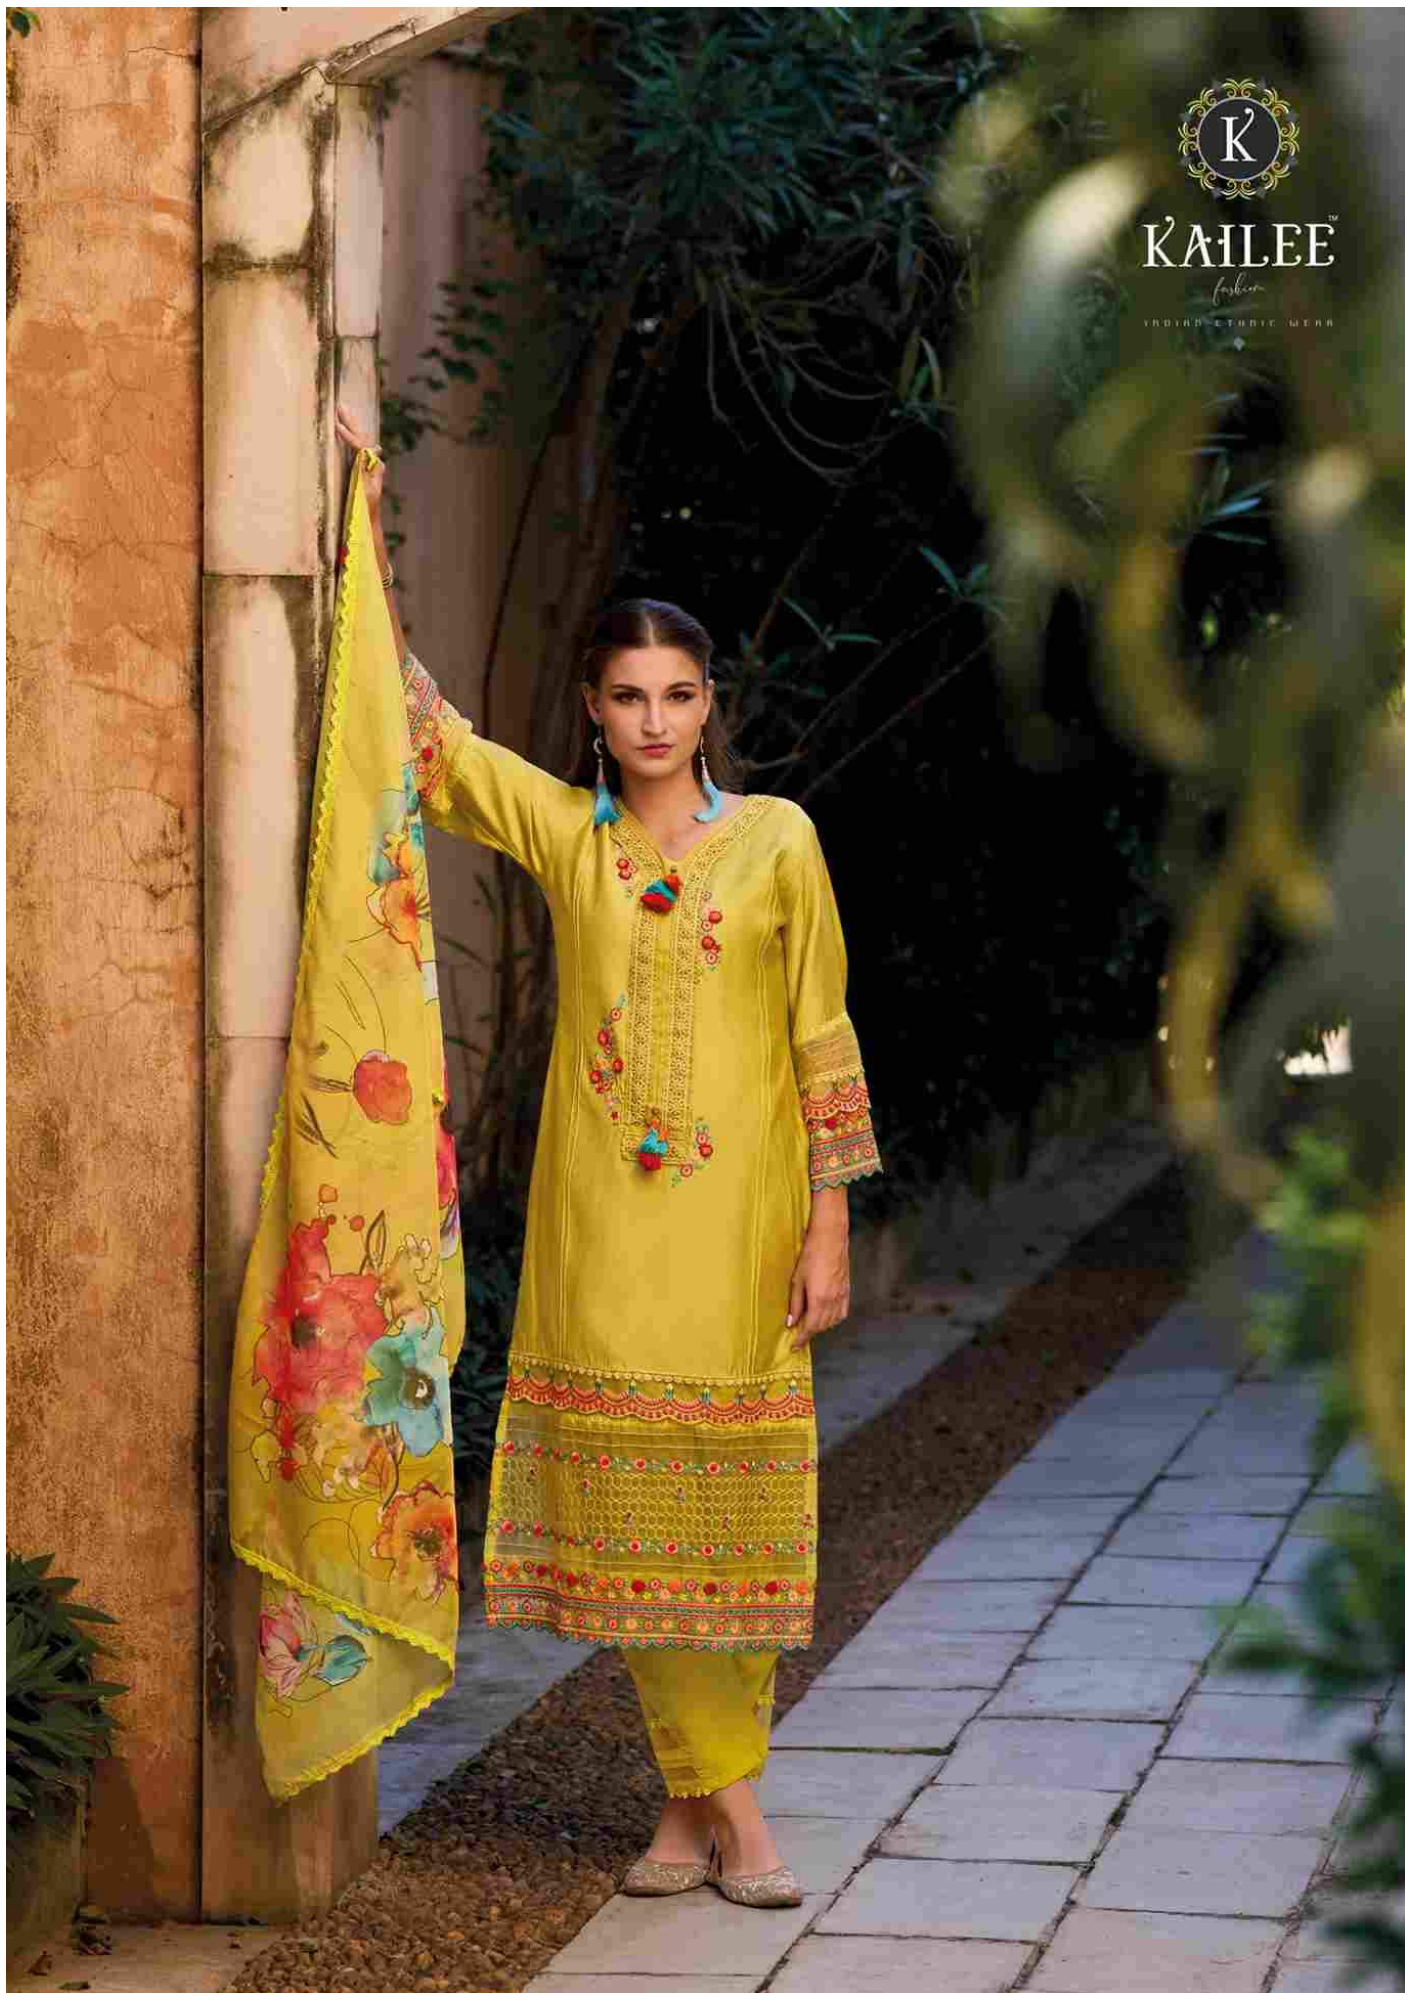

KAILEE

fashion

INDIAN ETHNIC WEAR

साँझ - ए - श्रृंगार

KAILIE™

fashion

INDIAN ETHNIC WEAR

KAILEE™

fashion

INDIAN ETHNIC WEAR

42462

KAILEE™

fashion

JORDAN ETHNIC WEAR

42463

KAILEE