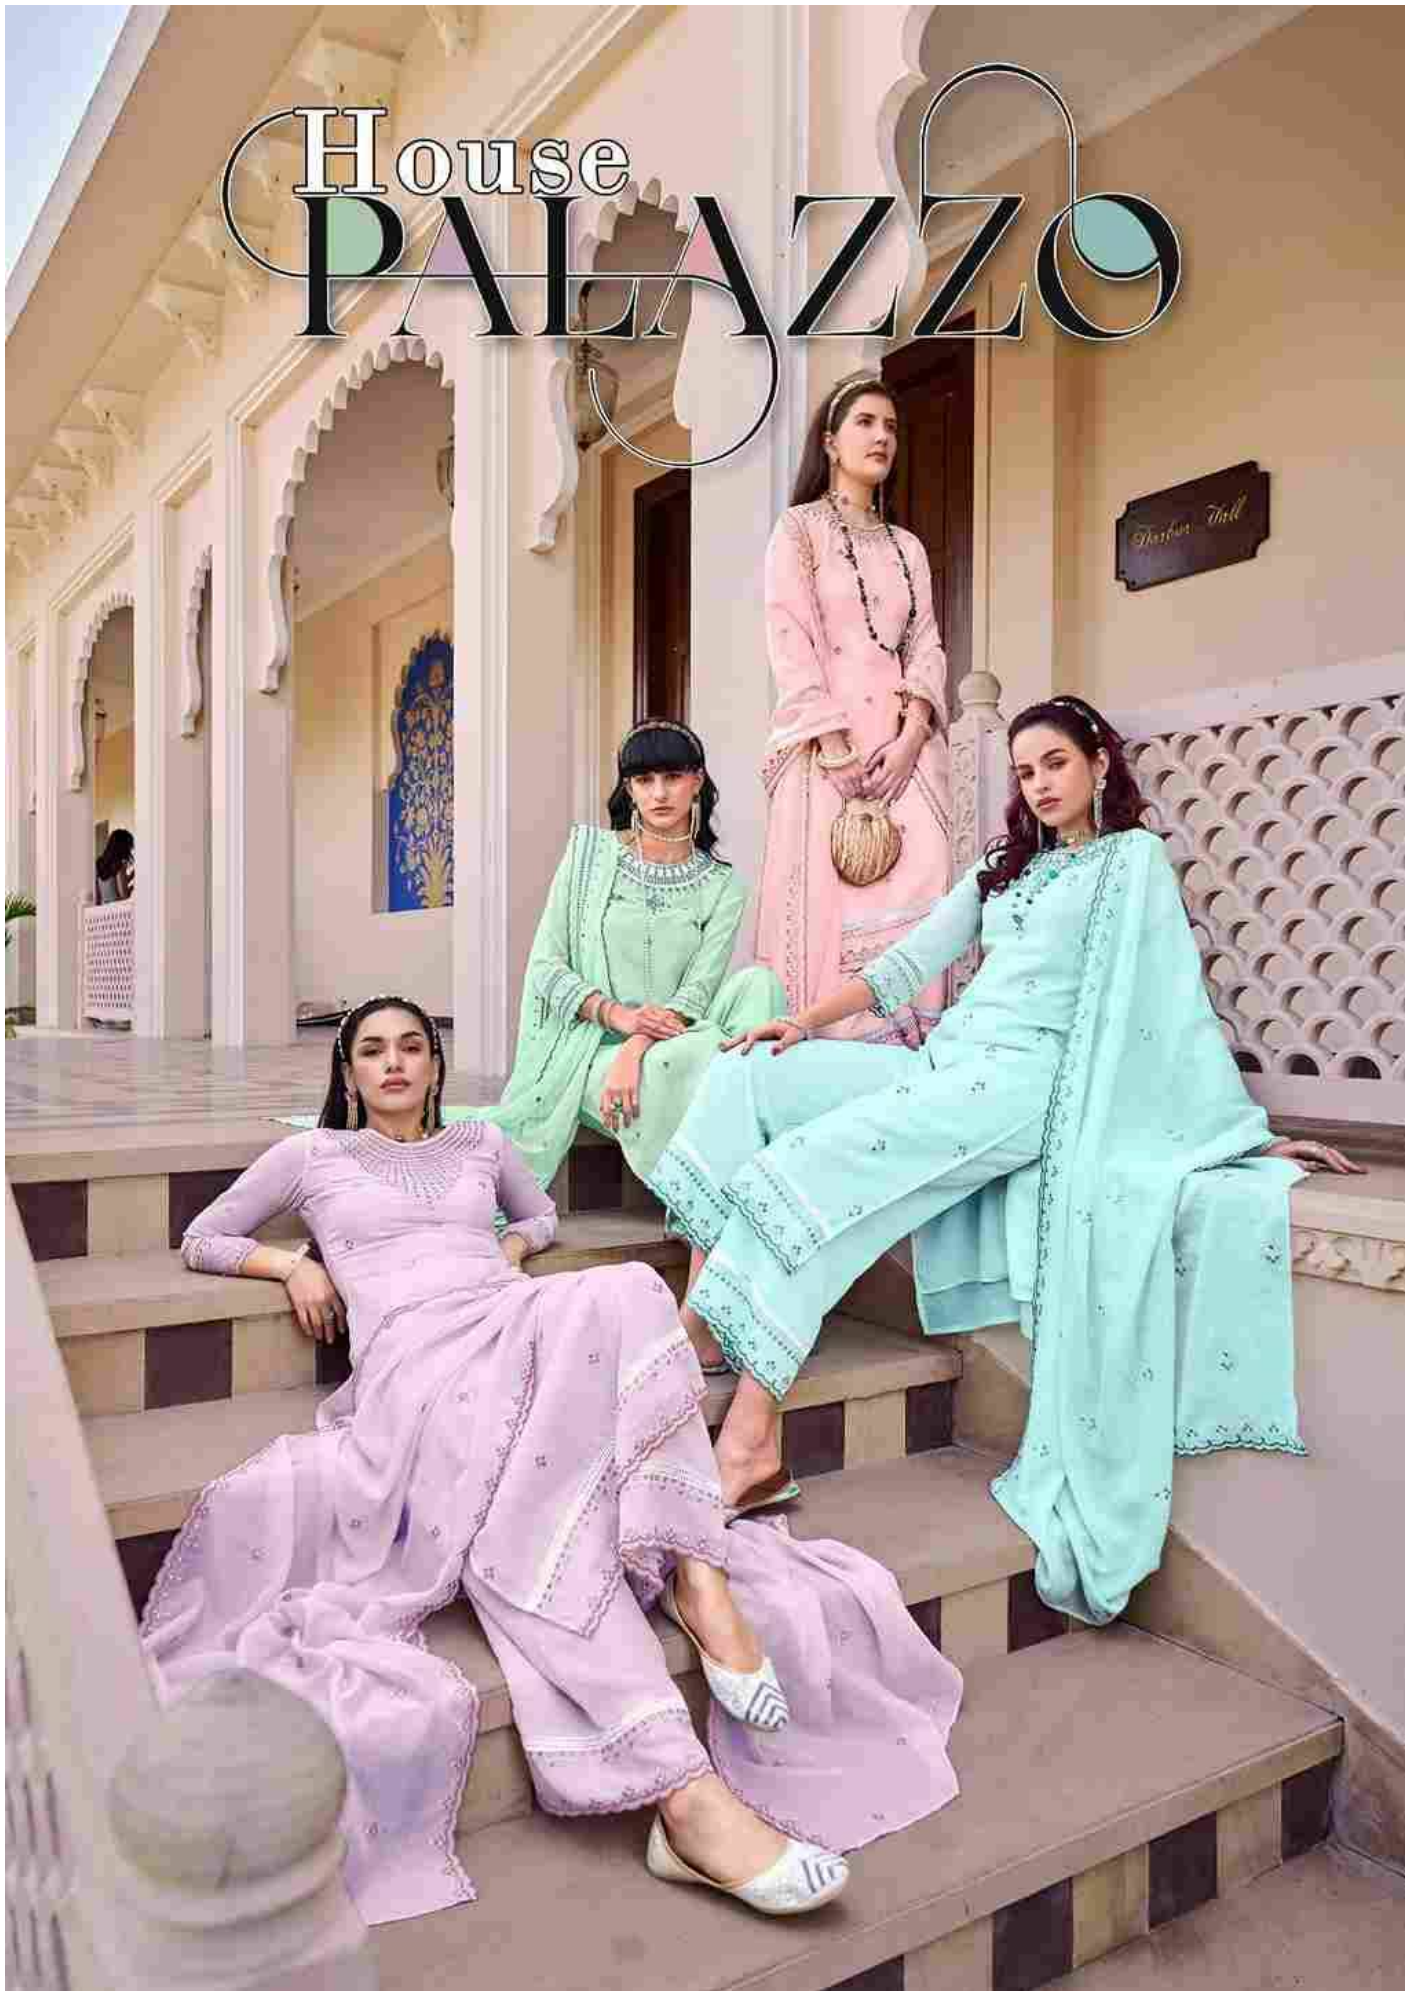

House PALAZZO