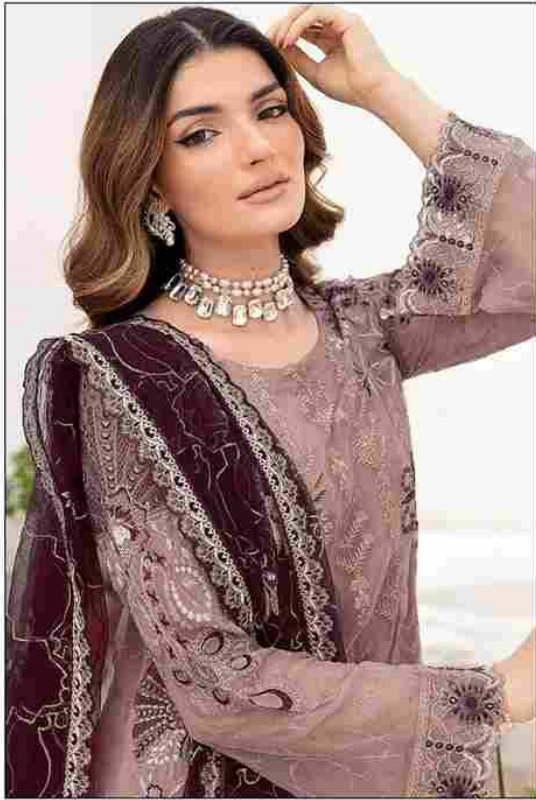

CHEVRON

901

TOP

Fox georgette
Embroidery

BOTTOM / INNER

Heavy santoon
with Patch work

DUPATTA

Net Dupatta
with Emboridery

CHEVRON

900

TOP

Fox georgette
Embroidery

BOTTOM / INNER

Heavy santoon
with Patch work

DUPATTA

Nazmin