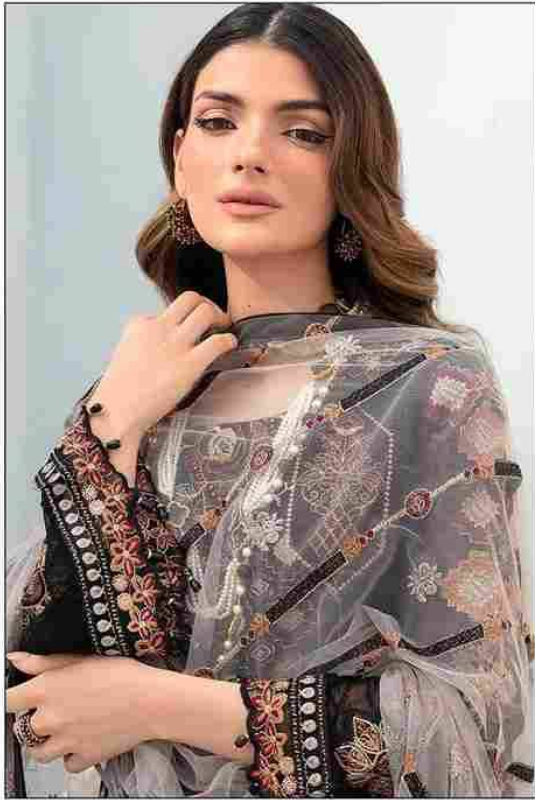

CHEVRON

901

TOP

Fox georgette
Embroidery

BOTTOM / INNER

Heavy santoon
with Patch work

DUPATTA

Net Dupatta
with Emboridery

CHEVRON

900

TOP

Fox georgette
Embroidery

BOTTOM / INNER

Heavy santoon
with Patch work

DUPATTA

Nazmin

CHEVRON
D.NO. 900

CHEVRON

900

TOP

Fax georgette
Embroidery

BOTTOM / INNER

Heavy santoran
with Patch work

DUPATTA

Nazmin

CHEVRON

901

TOP

Fox georgette
Embroidery

BOTTOM / INNER

Heavy santoon
with Patch work

DUPATTA