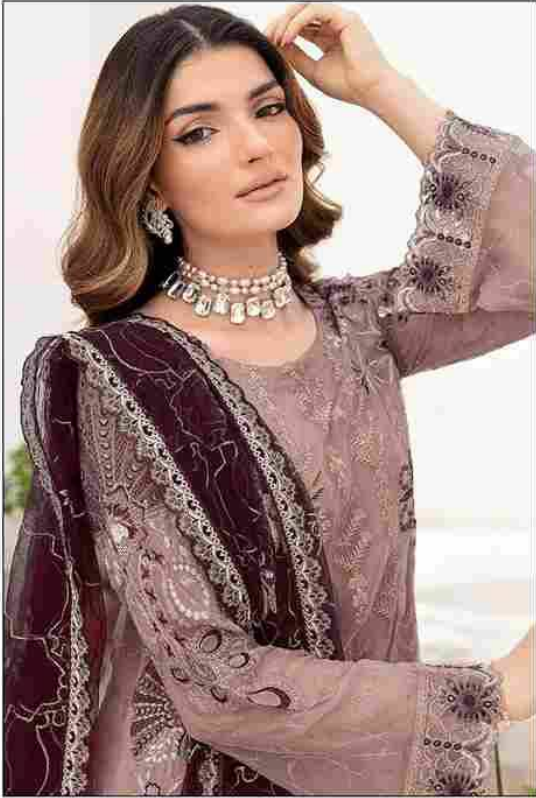

CHEVRON

901

TOP

Fox georgette
Embroidery

BOTTOM / INNER

Heavy santoon
with Patch work

DUPATTA

Net Dupatta
with Emboridery

CHEVRON

900

TOP

Fox georgette
Embroidery

BOTTOM / INNER

Heavy santoon
with Patch work

DUPATTA

Nazmin

CHEVRON
D.NO. 900

CHEVRON

900

TOP

Fax georgette
Embroidery

BOTTOM / INNER

Heavy santoran
with Patch work

DUPATTA

Nazmin

CHEVRON

901

TOP

Fox georgette
Embroidery

BOTTOM / INNER

Heavy santoon
with Patch work

DUPATTA