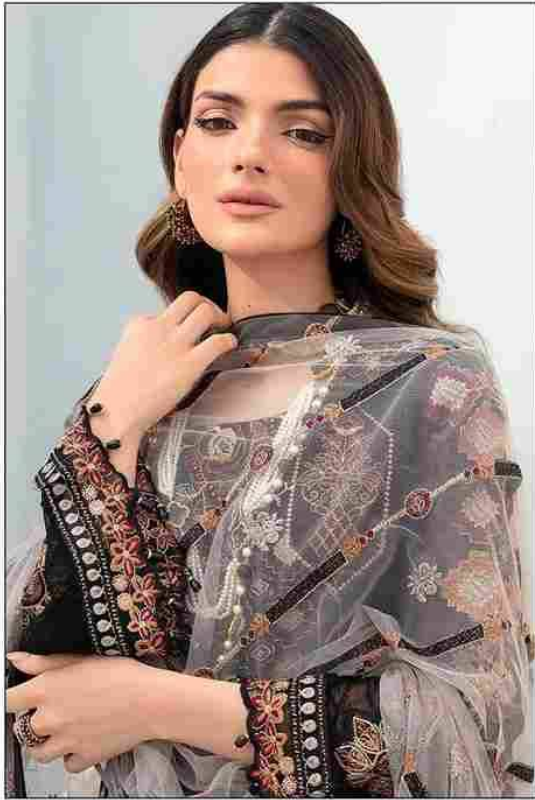

CHEVRON

901

TOP

Fox georgette
Embroidery

BOTTOM / INNER

Heavy santoon
with Patch work

DUPATTA

Net Dupatta
with Emboridery

CHEVRON

900

TOP

Fox georgette
Embroidery

BOTTOM / INNER

Heavy santoon
with Patch work

DUPATTA

Nazmin