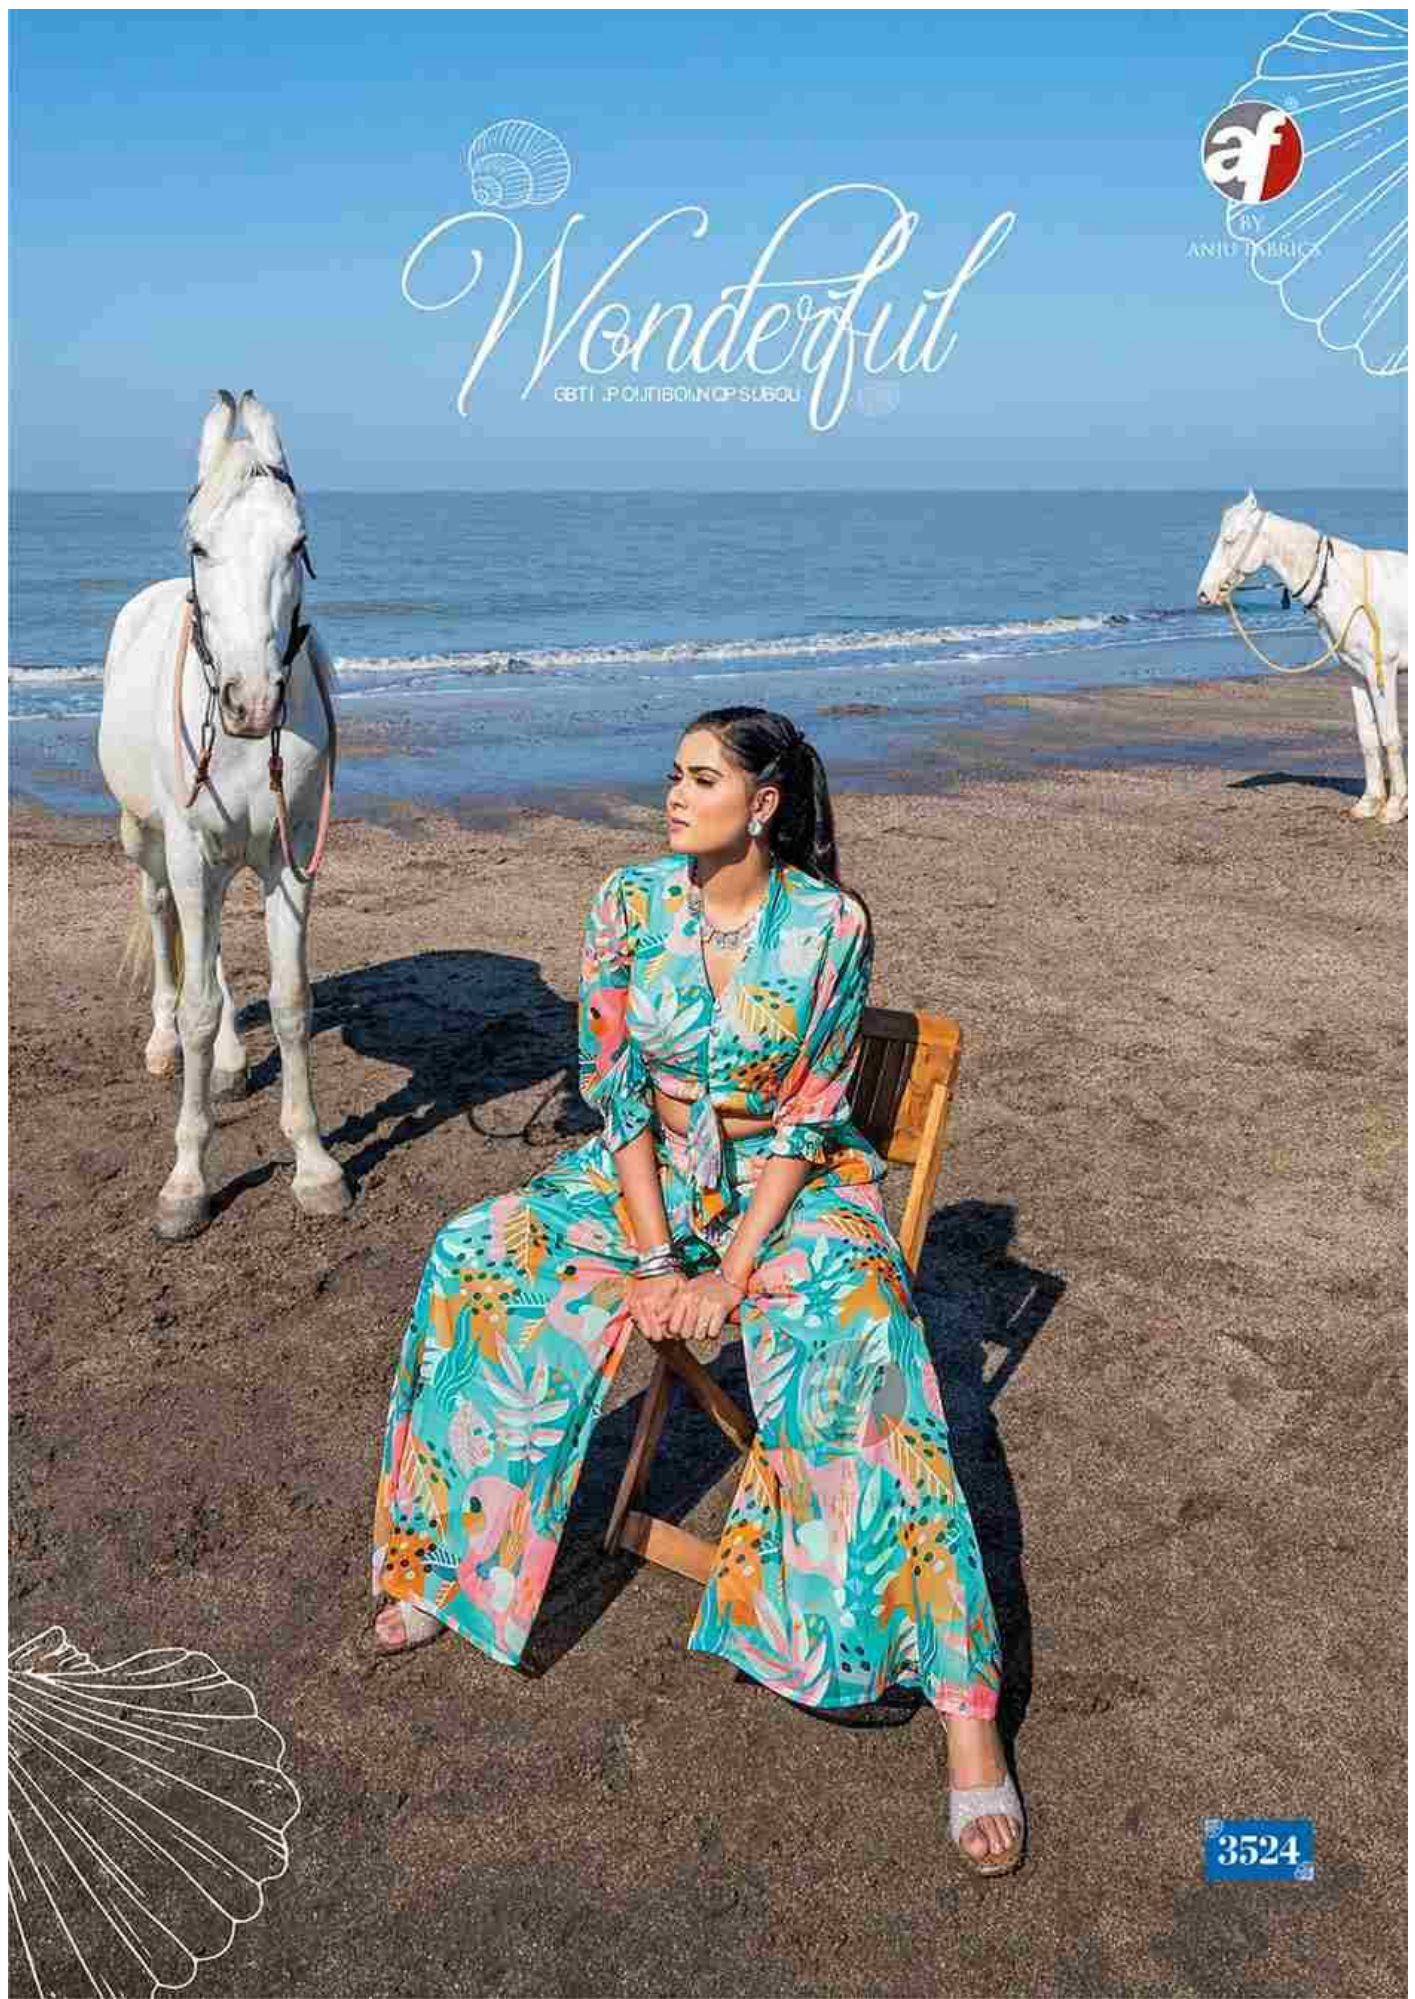

Wonderful

GBTI . P. OJITBOJINQP SUBOU

BY
AMU FABRICS

3524