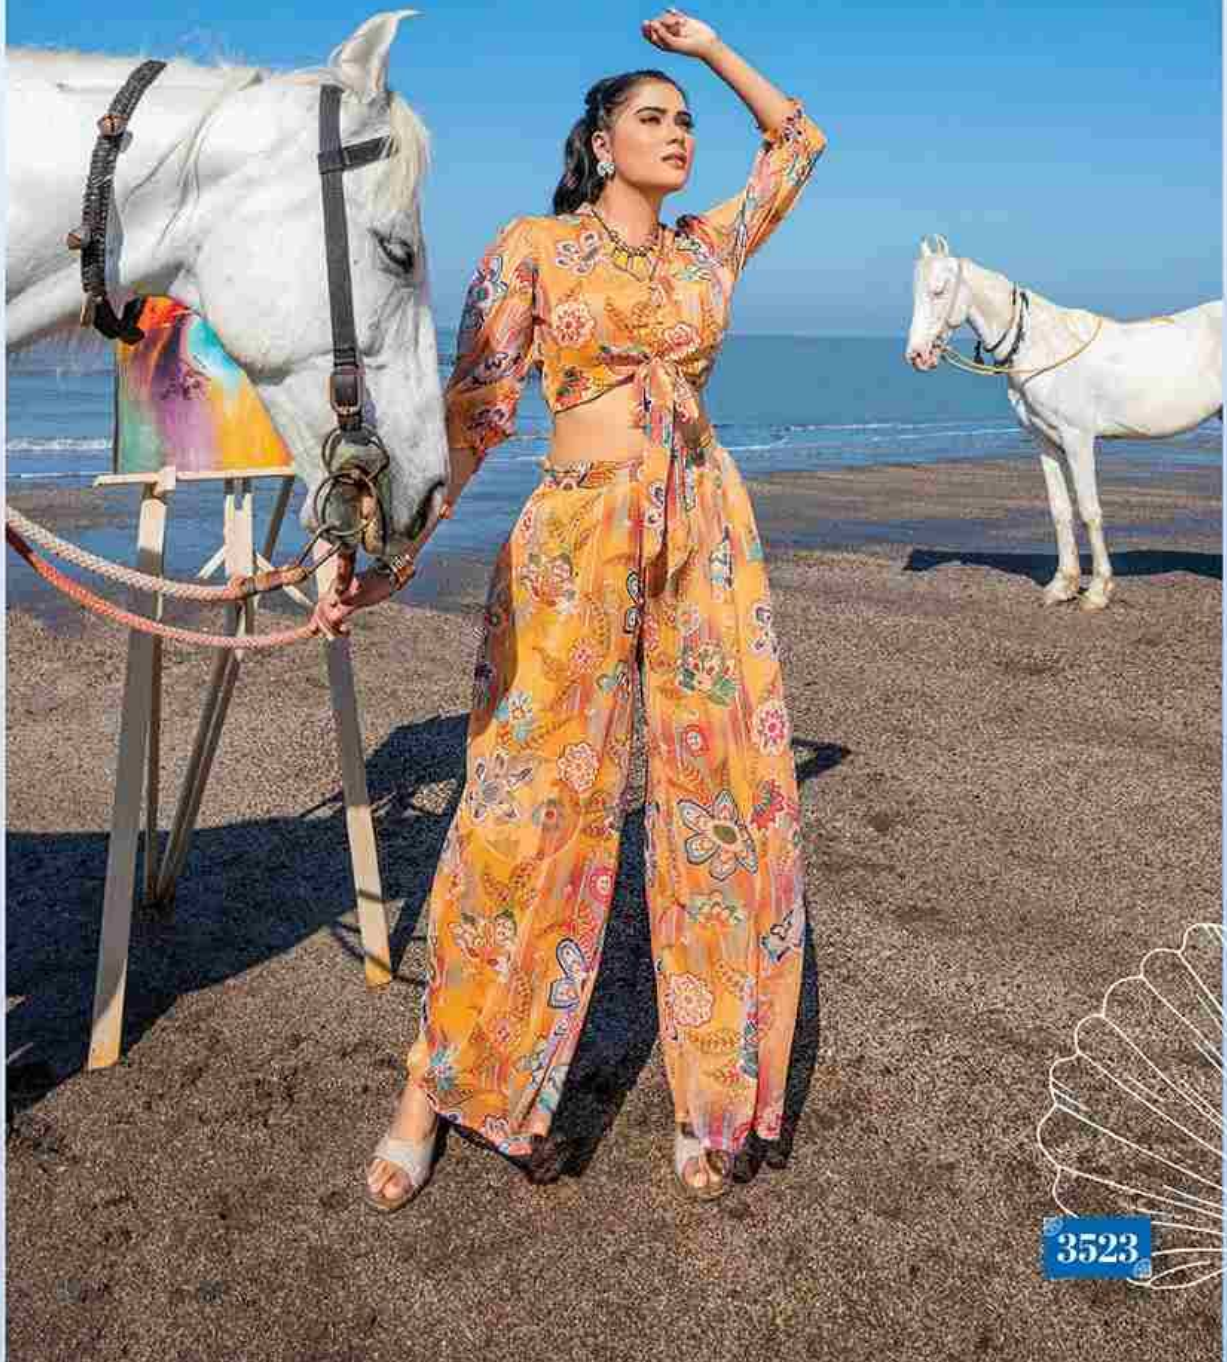

BY
ANJU FABRICS

Gorgeous

HFUUSBOOFE.LDIOFX IGBTI .PO

3523