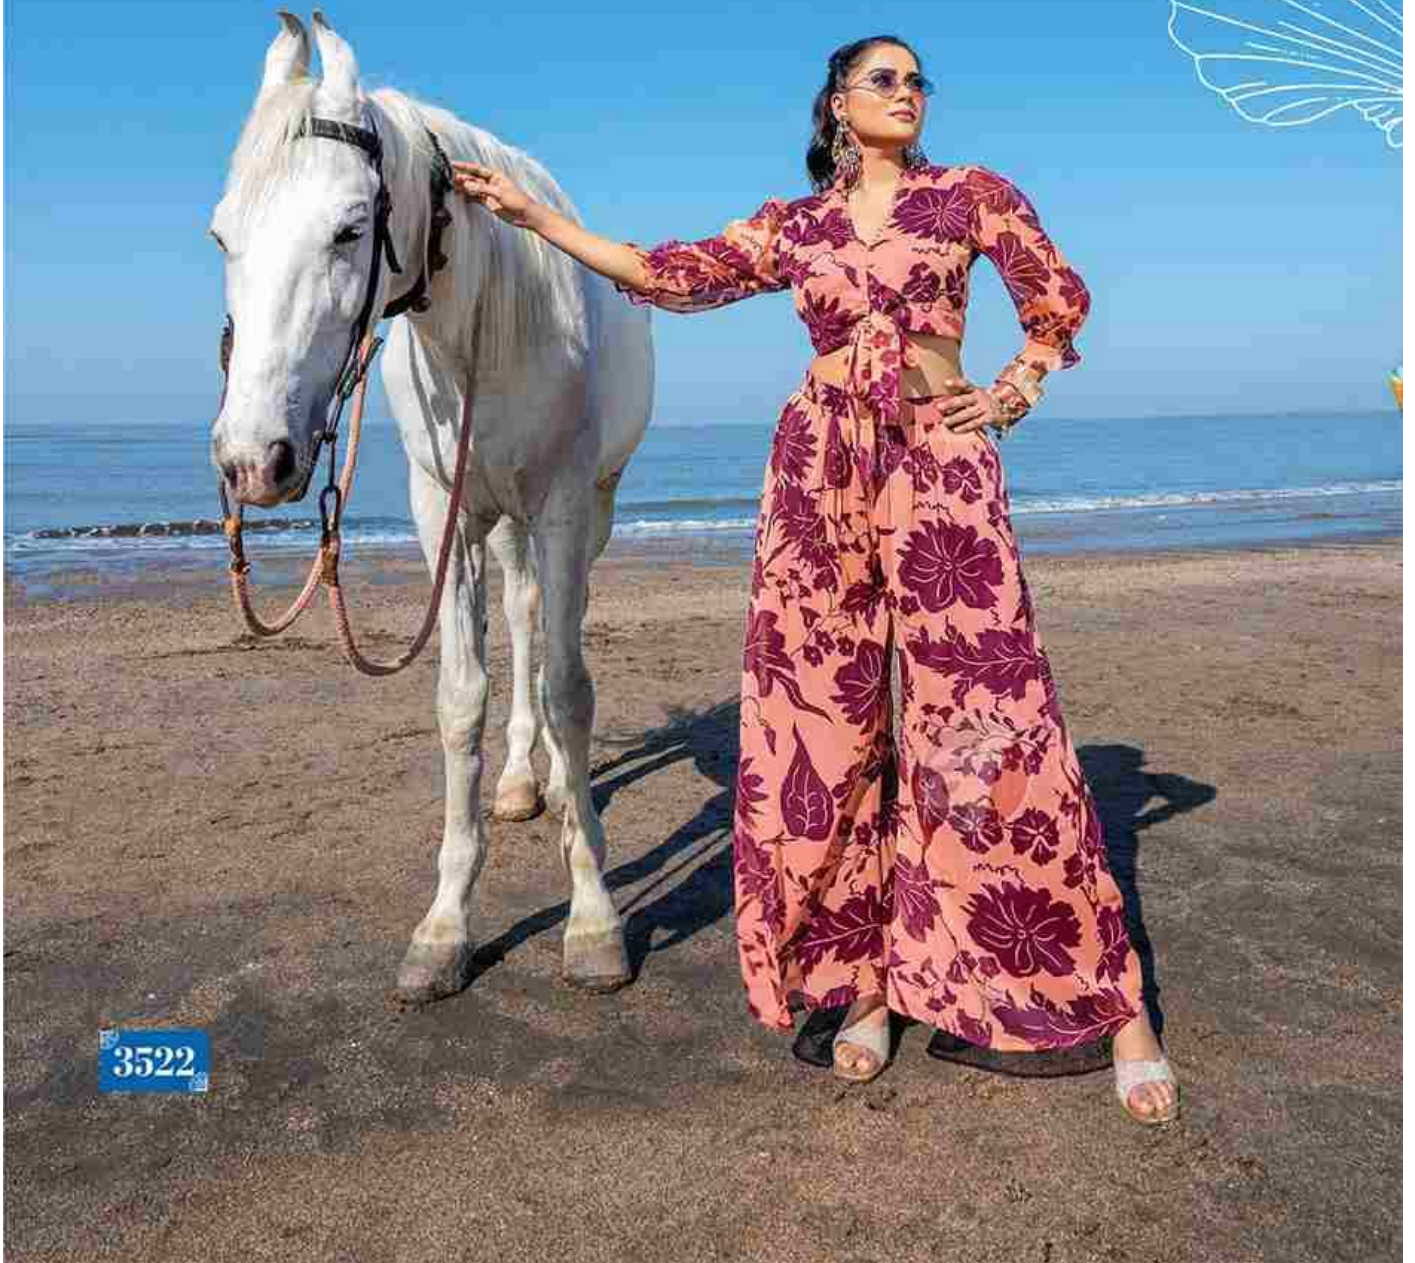

HELLO
Summer
FIND YOUR PERFECT THROUGH OF LIFE

BY
ANIO FABRICS

af
BY
ANJU FABRICS

Fantastic

TGFD.BMPDDBT.PDYIOFFETT OFD.BMBULBFT

3521

Beautiful

MFBWF/II FIPSE.OBSZ/CFI JDEI IHFLITUZMITI