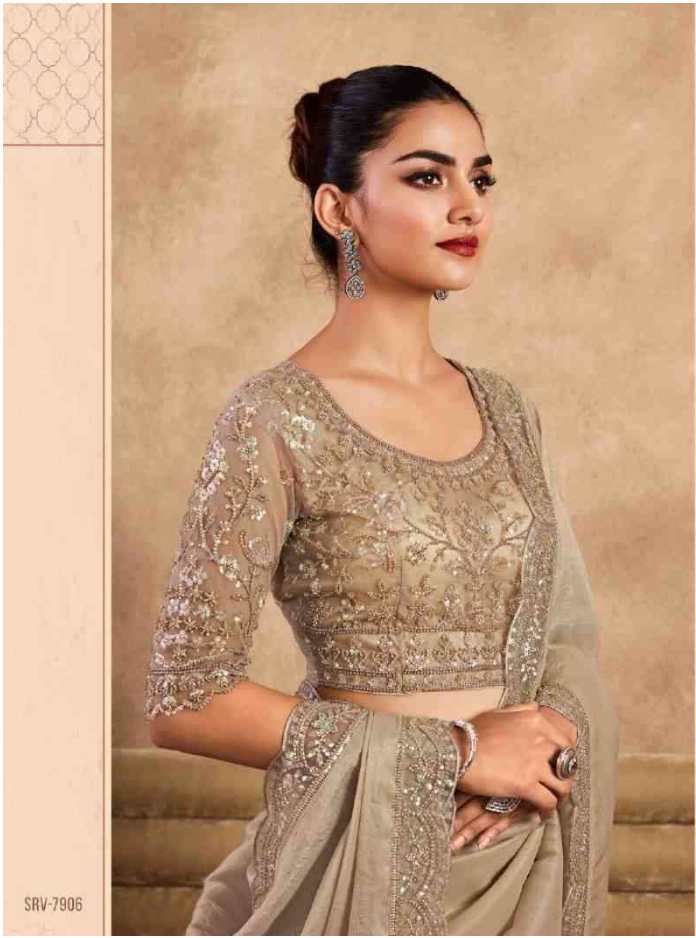

# SARVA रत्ना

( THE ETERNAL GEMS )

TFH  
THE FASHION HUB

SRV-7901

TFH  
THE FASHION HUB

SRV-7902

TFH  
THE FASHION HUB

SRV-7903

TFH  
THE FASHION HUB

SRV-7907

SRV-7908

TFH  
THE FASHION HUB

SRV-7909

SRV-7910

SRV-7911

SRV-7912