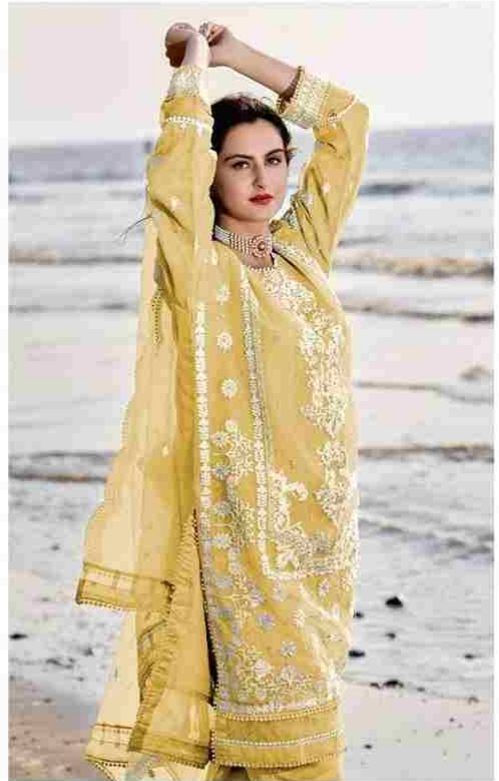

R- 1118 B

CARE INSTRUCTIONS

- DO NOT USE ANY TYPE OF BLEACH OR STAIN REMOVING CHEMICALS
- DO NOT OVER EXPOSE DAMP FABRIC TO STRONG SUNLIGHT
- IRON AT MODERATE TEMPERATURE