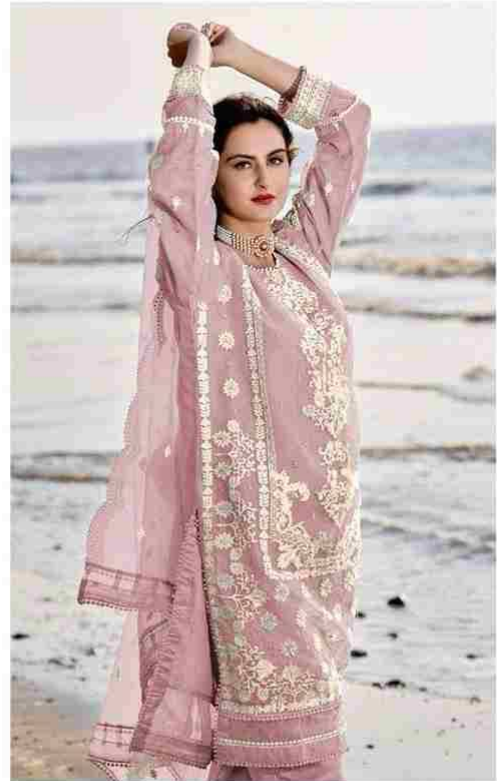

READY MADE
COLLECTION

R- 1118 A

CARE INSTRUCTIONS

- DO NOT USE ANY TYPE OF BLEACH OR STAIN REMOVING CHEMICALS
- DO NOT OVER EXPOSE DAMP FABRIC TO STRONG SUNLIGHT
- IRON AT MODERATE TEMPERATURE

READY MADE
COLLECTION