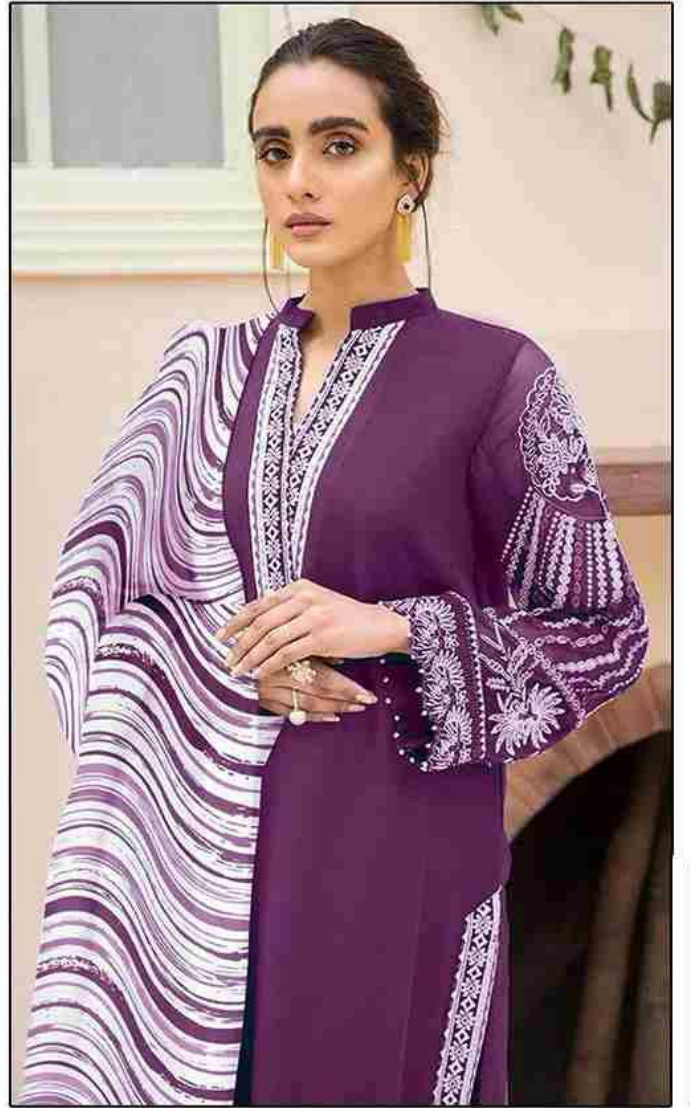

HF-36 C

HOOR TEX

CARE INSTRUCTIONS

DRY CLEAN RECOMMENDED
DO NOT USE ANY TYPE OF BLEACH OR STAIN REMOVING CHEMICALS
DO NOT OVER EXPOSE DAMP FABRIC TO STRONG SUNLIGHT
IRON AT MODERATE TEMPERATURE