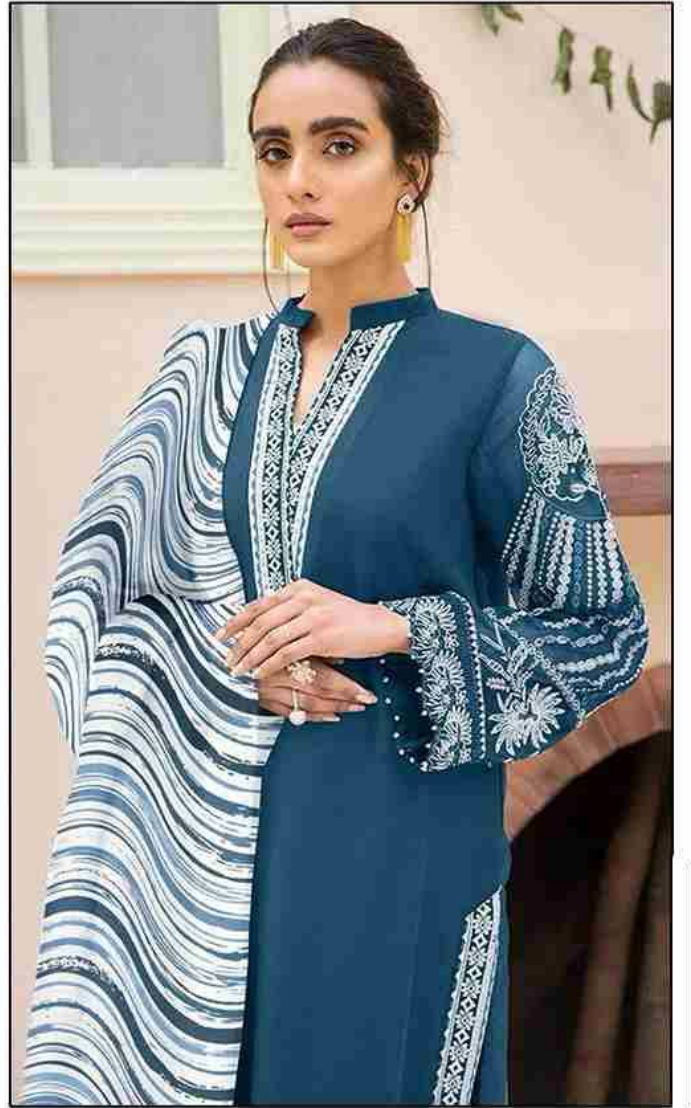

HF-36 B

HOOR TEX

CARE INSTRUCTIONS

DRY CLEAN RECOMMENDED
DO NOT USE ANY TYPE OF BLEACH OR STAIN REMOVING CHEMICALS
DO NOT OVER EXPOSE DAMP FABRIC TO STRONG SUNLIGHT
IRON AT MODERATE TEMPERATURE

HF-36 A

HOOR TEX