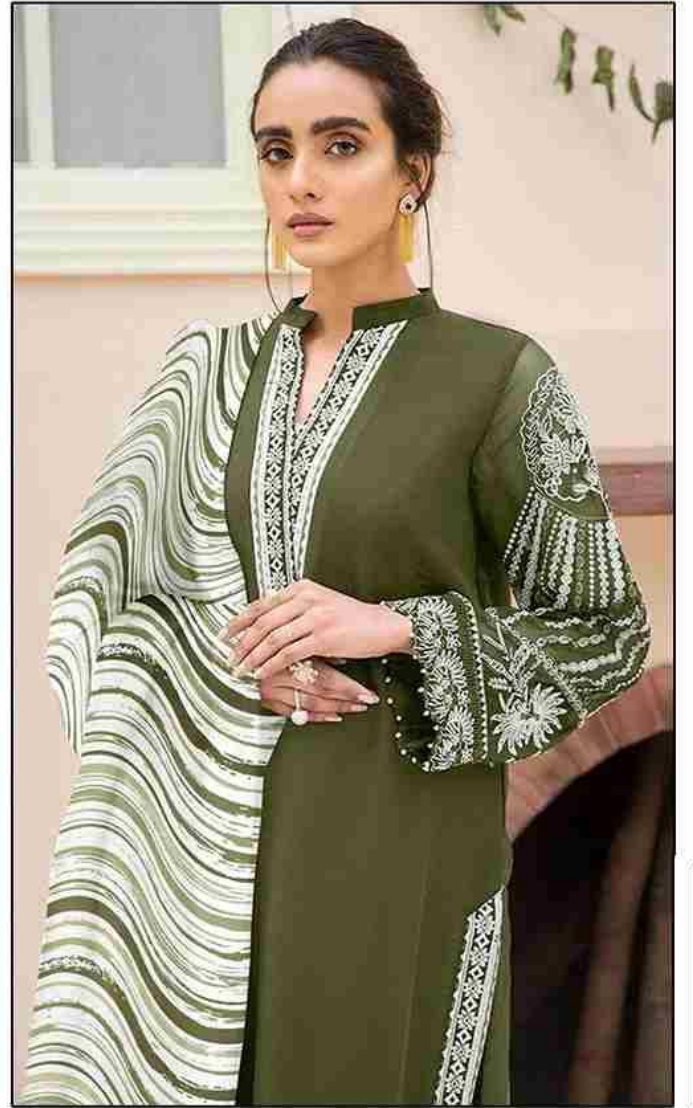

HF-36 B

HOOR TEX

CARE INSTRUCTIONS

DRY CLEAN RECOMMENDED
DO NOT USE ANY TYPE OF BLEACH OR STAIN REMOVING CHEMICALS
DO NOT OVER EXPOSE DAMP FABRIC TO STRONG SUNLIGHT
IRON AT MODERATE TEMPERATURE