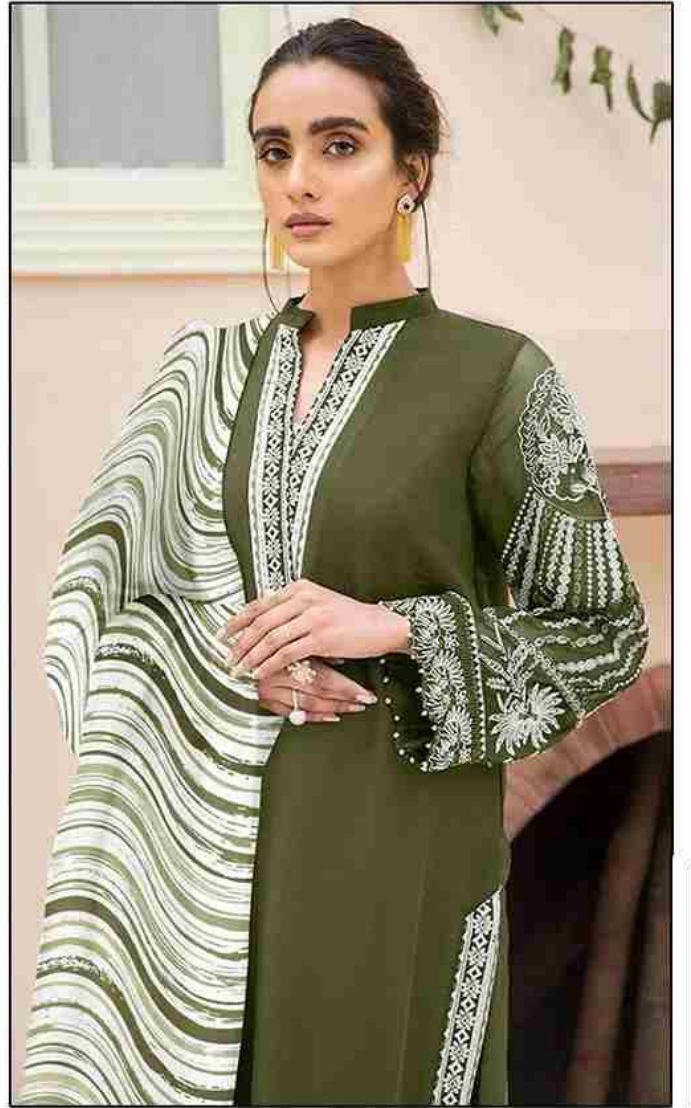

HF-36 B

HOOR TEX

CARE INSTRUCTIONS

DRY CLEAN RECOMMENDED
DO NOT USE ANY TYPE OF BLEACH OR STAIN REMOVING CHEMICALS
DO NOT OVER EXPOSE DAMP FABRIC TO STRONG SUNLIGHT
IRON AT MODERATE TEMPERATURE