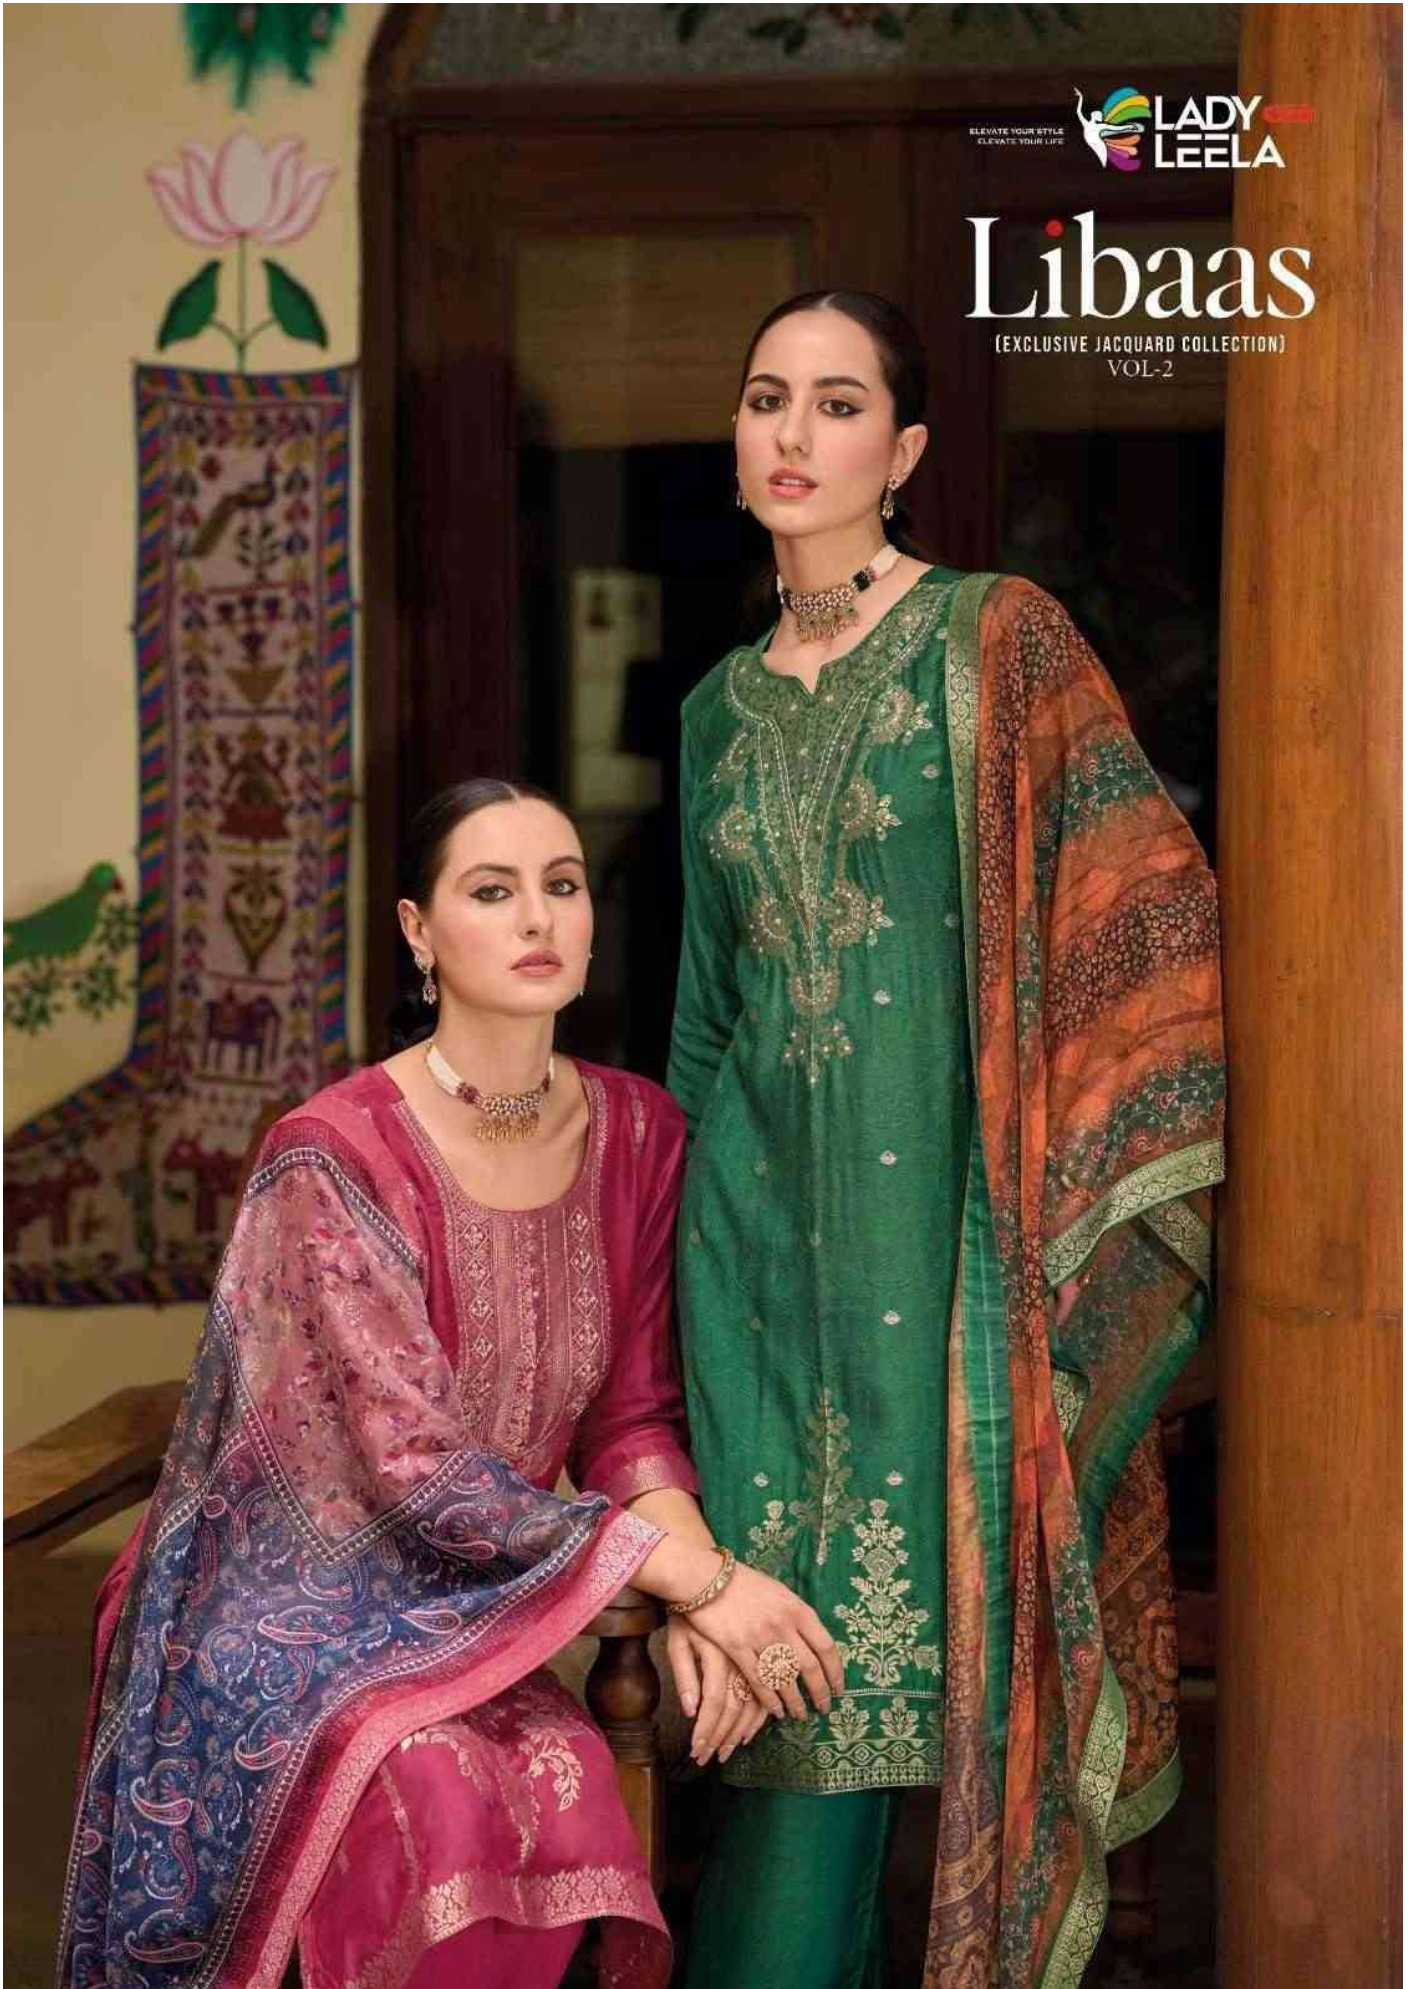

ELEVATE YOUR STYLE
ELEVATE YOUR LIFE

Libaas

(EXCLUSIVE JACQUARD COLLECTION)
VOL-2