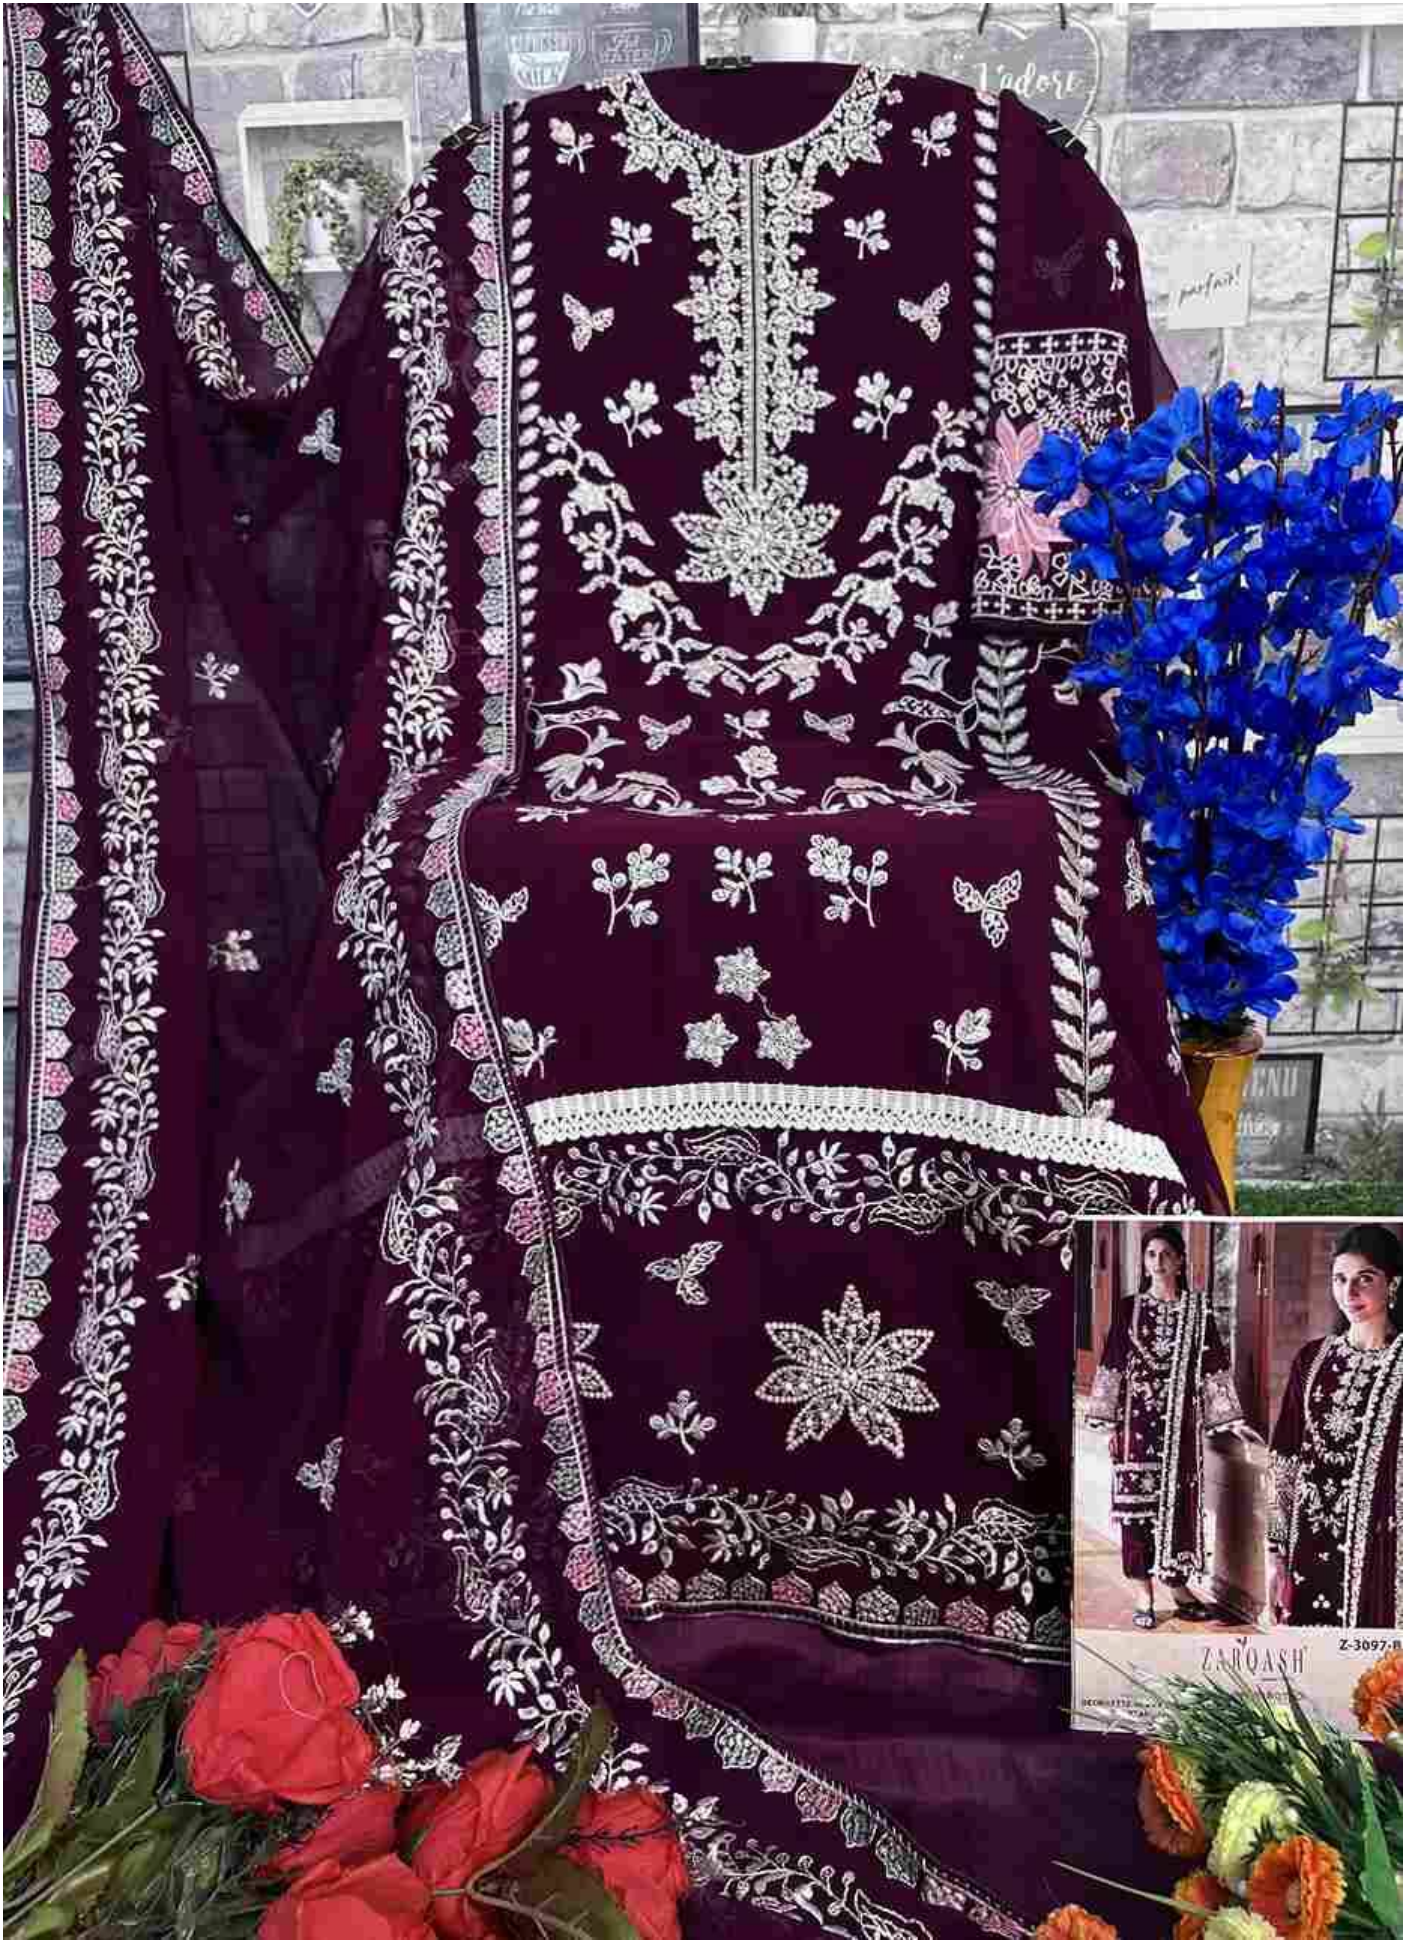

ZARQASH[®]
A BRAND BY *KoKo*

Z-3097-B

TOP

**GEORGETTE HEAVY EMBROIDERED
WITH PEARL WORK**

INNER/BOTTOM

**DULL
SANTOON**

DUPATTA

**GEORGETTE FABRICS
FANCY HEAVY
EMBROIDERED**

ZARQASH[®]
A BRAND BY *KoKo*

Z-3097-A

TOP

**GEORGETTE HEAVY EMBROIDERED
WITH PEARL WORK**

INNER/BOTTOM

**DULL
SANTOON**

DUPATTA

**GEORGETTE FABRICS
FANCY HEAVY
EMBROIDERED**

ZARQASH[®]
A BRAND BY *KoKo*

Z-3097-C

TOP

**GEORGETTE HEAVY EMBROIDERED
WITH PEARL WORK**

INNER/BOTTOM

**DULL
SANTOON**

DUPATTA

**GEORGETTE FABRICS
FANCY HEAVY
EMBROIDERED**