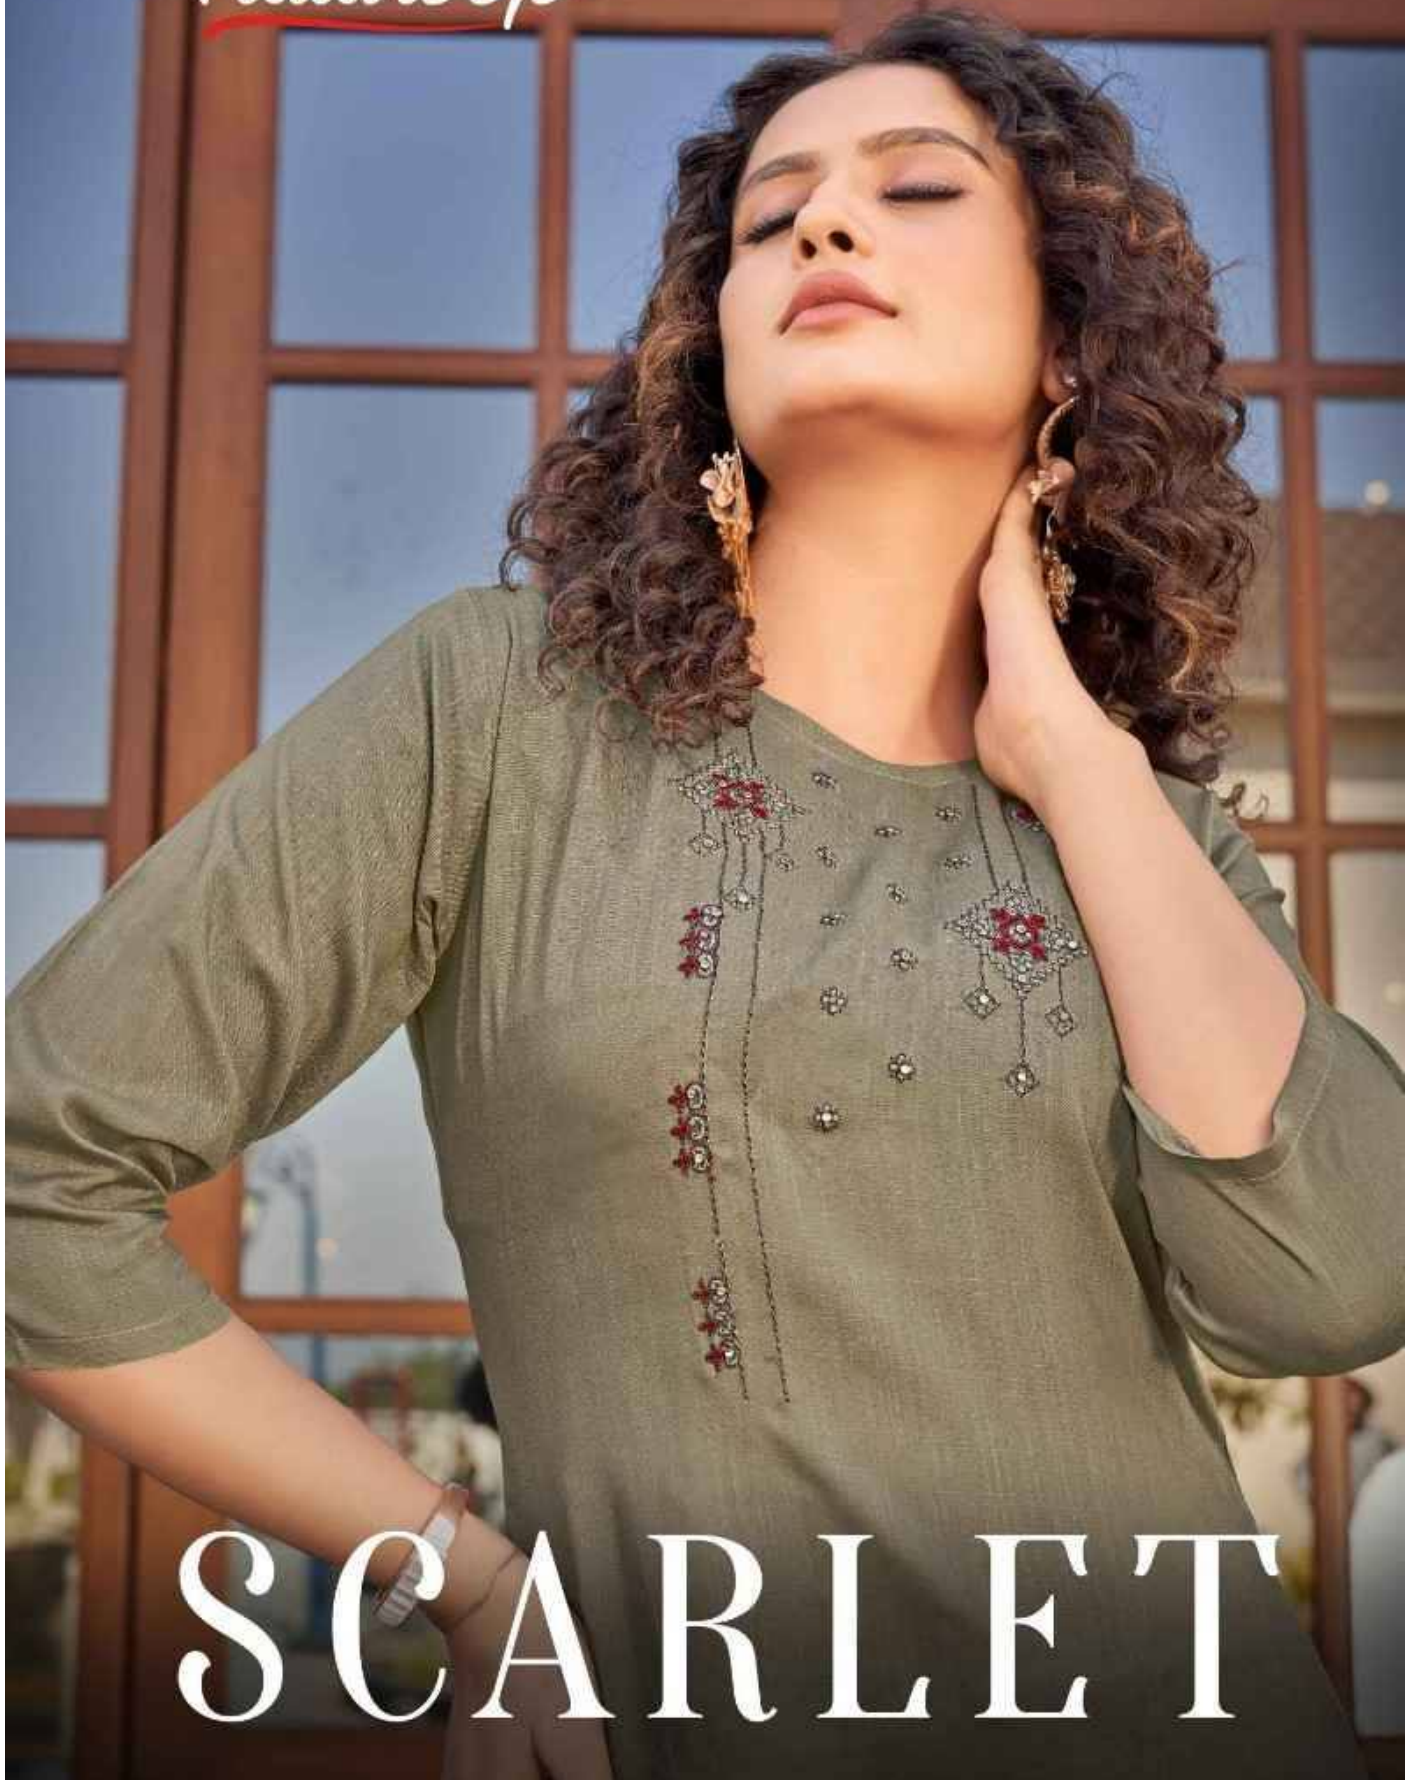

Kalaroop[®]

SCARLET

Delight dream
your dream attire is here with a whip of pure bliss.

YOUR DREAM ATTIRE IS HERE WITH A WHIP OF PURE BLISS.

CARRY
CARRY FIT MOST STYLES WAY

13686

Kalaroop®

SCARLET