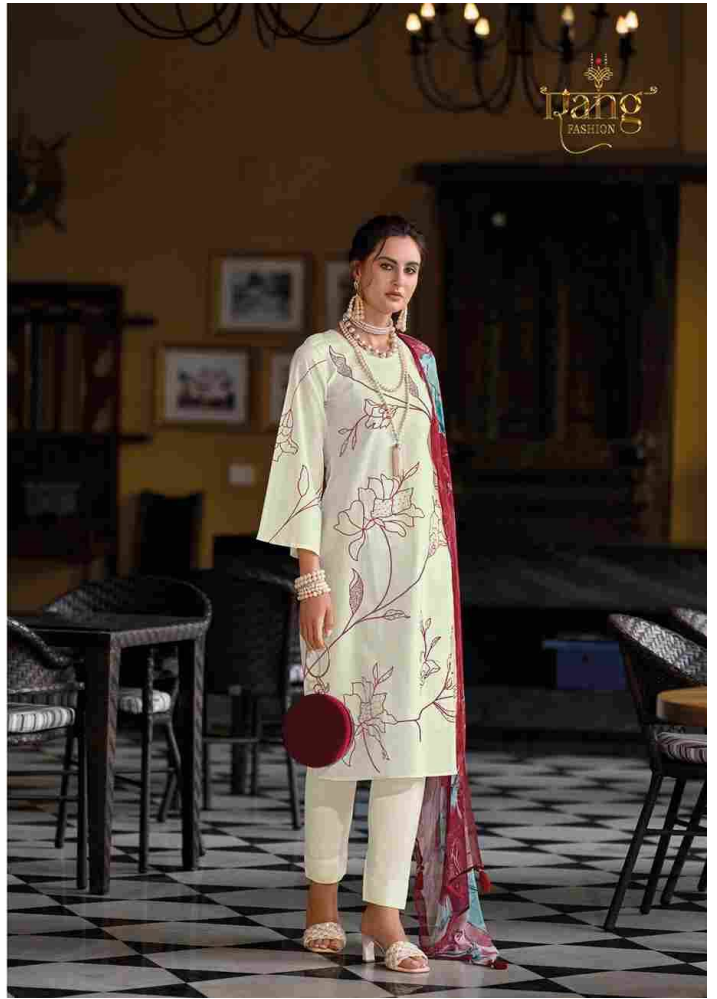

Nang  
FASHION

Seniya

**CREATIVE CULTURE**

CODE || 1001

ENIGMATIC  
FASCINATE  
CODE || 1002

**SOULFUL RETREAT**

CODE || 1003

MAGICAL BEAUTY