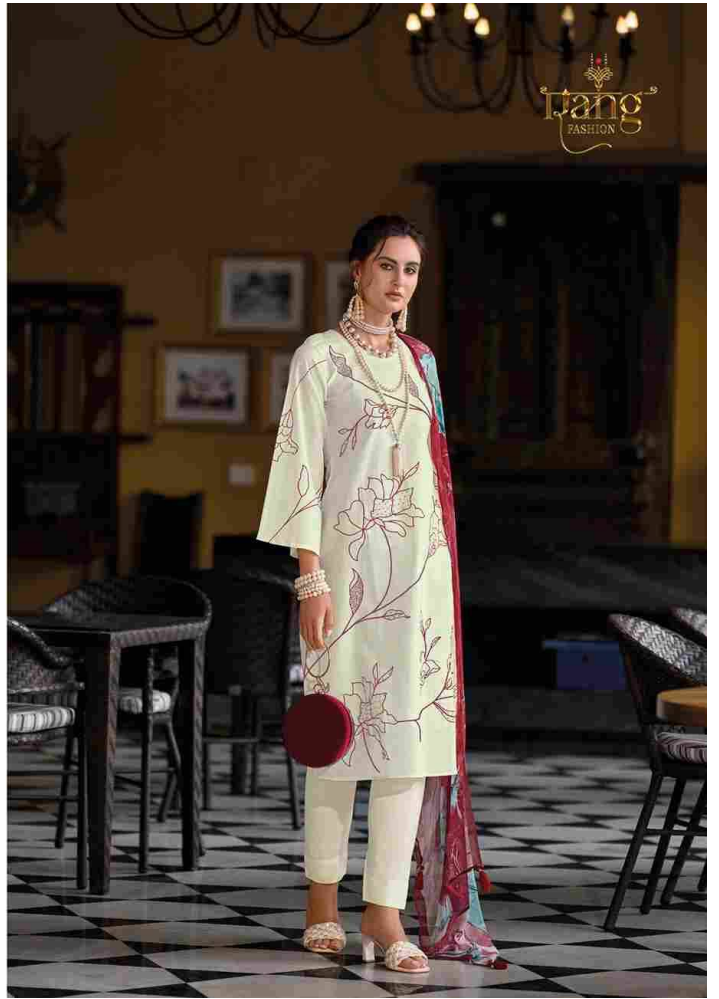

Nang
FASHION

Seniya

CREATIVE CULTURE

CODE || 1001

ENIGMATIC
FASCINATE
CODE || 1002

SOULFUL RETREAT

CODE || 1003

MAGICAL BEAUTY