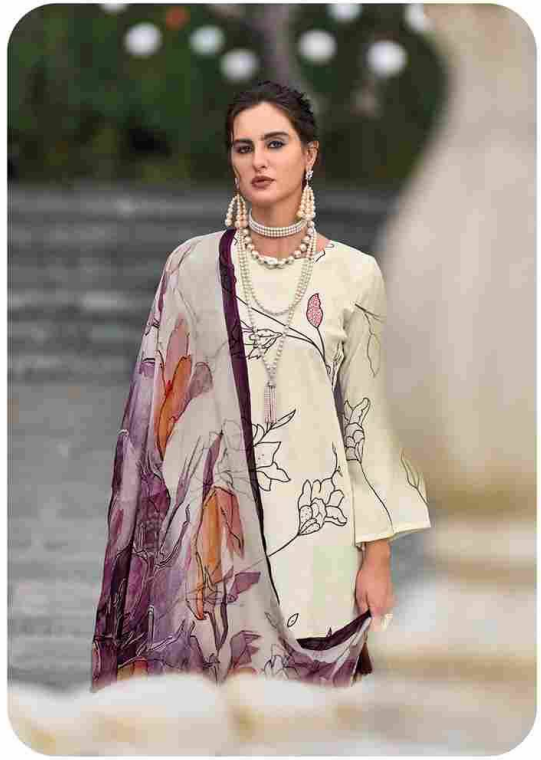

Nang  
FASHION

Seniya

**CREATIVE CULTURE**

CODE || 1001

ENIGMATIC  
FASCINATE  
CODE || 1002

**SOULFUL RETREAT**

CODE || 1003

MAGICAL BEAUTY