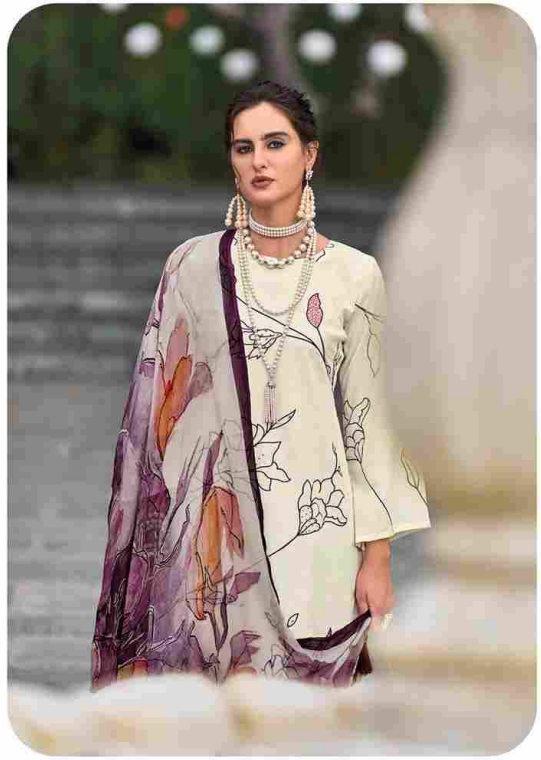

Nang
FASHION

Seniya

CREATIVE CULTURE

CODE || 1001

ENIGMATIC
FASCINATE
CODE || 1002

SOULFUL RETREAT

CODE || 1003

MAGICAL BEAUTY