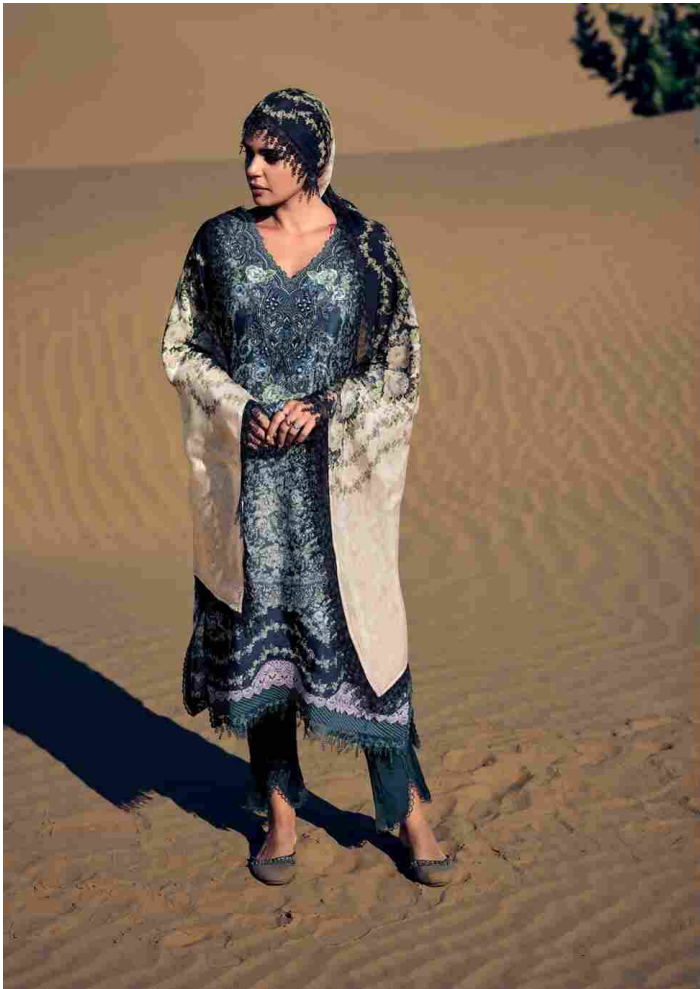

GULL JEE

Petals

36001 | STYLE STATEMENT

36003 | TIMELESS CHARM

Celebrating the quiet beauty that defies eras, embodying grace that shapes tales of timeless allure.

36004 | CLASSIC ALLURE

36005 | BOLD CONFIDENCE

36006 | COUTURE CHARM

Petals

36001

36002

36003

36004

36005

36006