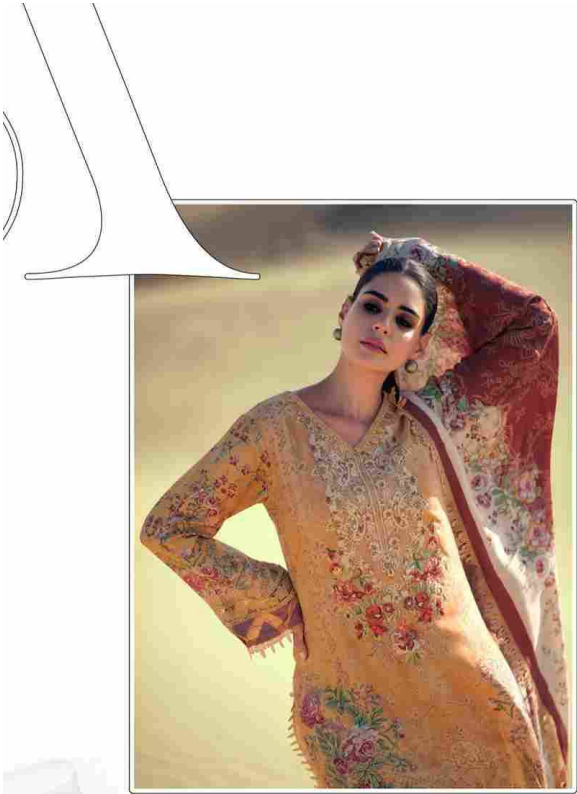

GULL JEE

Petals

36001 | STYLE STATEMENT

36003 | TIMELESS CHARM

Celebrating the quiet beauty that defies eras, embodying grace that shapes tales of timeless allure.

36004 | CLASSIC ALLURE

36005 | BOLD CONFIDENCE

36006 | COUTURE CHARM

Petals

36001

36002

36003

36004

36005

36006

Petals

FABRIC DETAILS

: TOP :

PURE MUSLIN DIGITAL PRINT WITH EMBROIDERY &
EXTRA LACES FOR ATTACHMENT

: DUPATTA :

PURE MUSLIN DIGITAL PRINT

: BOTTOM :

PURE MUSLIN