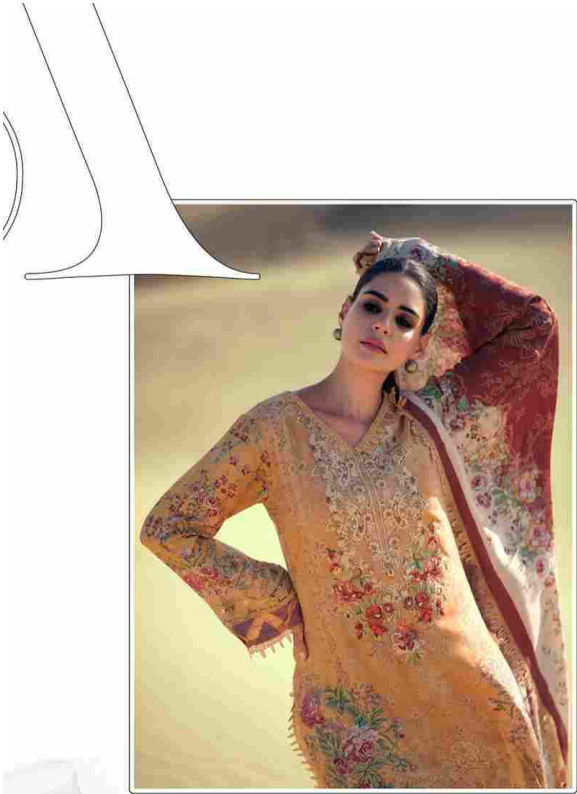

Petals

36001 | STYLE STATEMENT

36003 | TIMELESS CHARM

Celebrating the quiet beauty that defies eras, embodying grace that whispers tales of timeless allure.

36004 | CLASSIC ALLURE

36005 | BOLD CONFIDENCE

36006 | COUTURE CHARM

FABRIC DETAILS

: TOP :

PURE MUSLIN DIGITAL PRINT WITH EMBROIDERY &
EXTRA LACES FOR ATTACHMENT

: DUPATTA :

PURE MUSLIN DIGITAL PRINT

: BOTTOM :

PURE MUSLIN

TOTAL DESIGN : 06