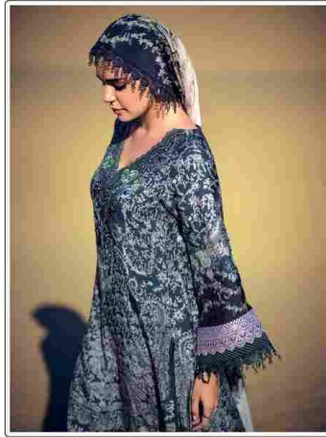

GULL JEE

Petals

36001 | STYLE STATEMENT

36003 | TIMELESS CHARM

Celebrating the quiet beauty that defies eras, embodying grace that shapes tales of timeless allure.

36004 | CLASSIC ALLURE

36005 | BOLD CONFIDENCE

36006 | COUTURE CHARM

Petals

36001

36002

36003

36004

36005

36006

Petals

FABRIC DETAILS

: TOP :

PURE MUSLIN DIGITAL PRINT WITH EMBROIDERY &
EXTRA LACES FOR ATTACHMENT

: DUPATTA :

PURE MUSLIN DIGITAL PRINT

: BOTTOM :

PURE MUSLIN