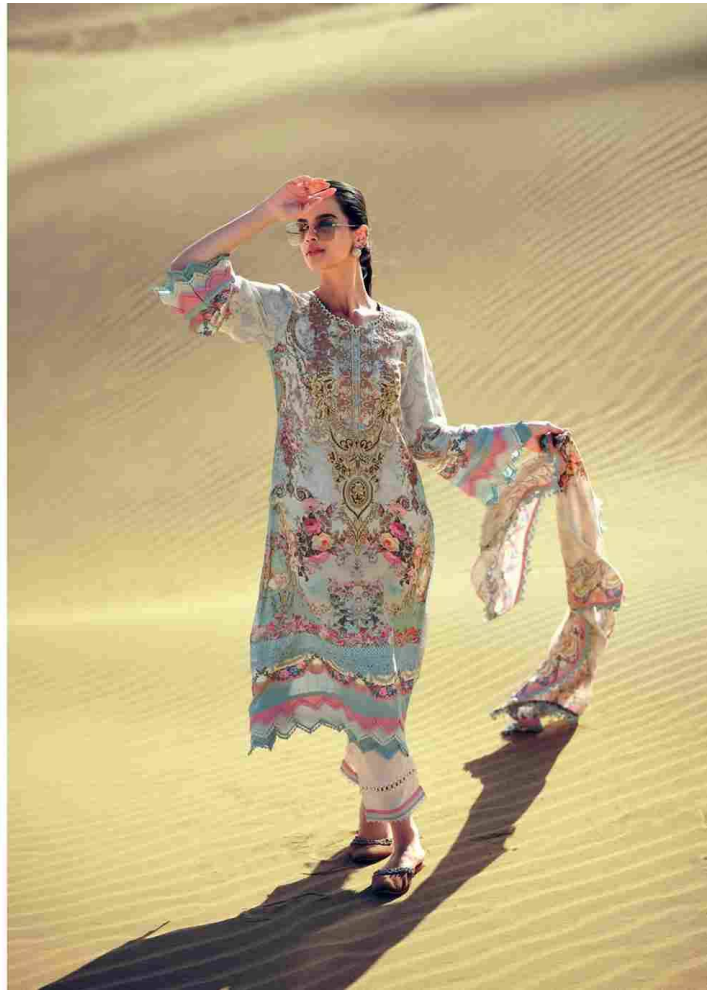

GULL JEE

Petals

36001 | STYLE STATEMENT

36003 | TIMELESS CHARM

Celebrating the quiet beauty that defies eras, embodying grace that shapes tales of timeless allure.

36004 | CLASSIC ALLURE

36005 | BOLD CONFIDENCE

36006 | COUTURE CHARM

Petals

36001

36002

36003

36004

36005

36006

Petals

FABRIC DETAILS

: TOP :

PURE MUSLIN DIGITAL PRINT WITH EMBROIDERY &
EXTRA LACES FOR ATTACHMENT

: DUPATTA :

PURE MUSLIN DIGITAL PRINT

: BOTTOM :

PURE MUSLIN