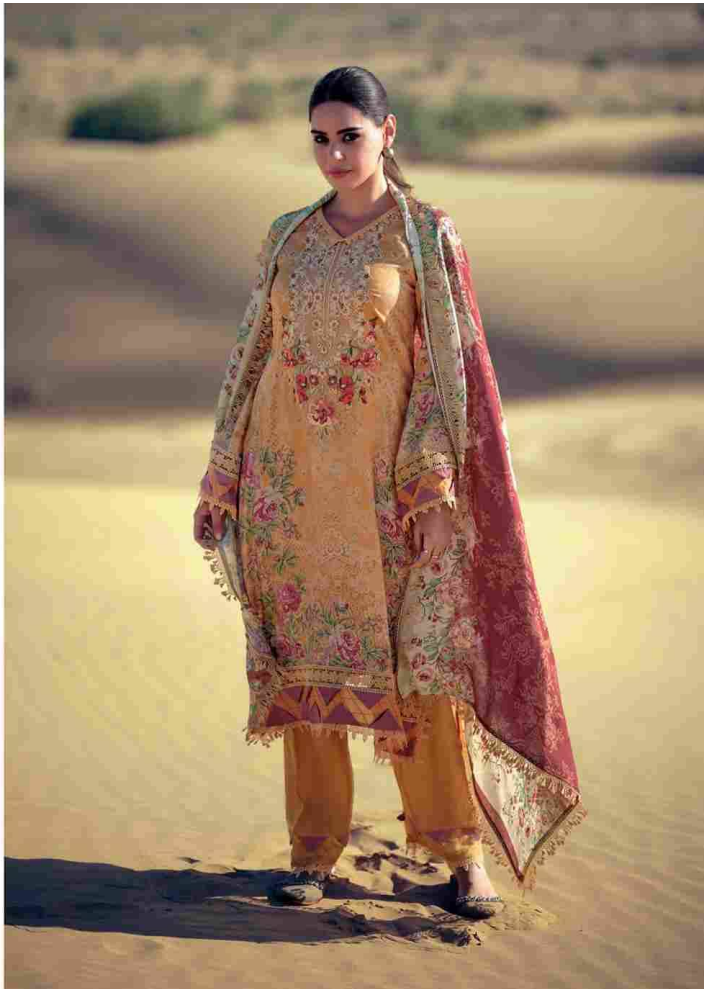

Petals

36001 | STYLE STATEMENT

36003 | TIMELESS CHARM

Celebrating the quiet beauty that defies eras, embodying grace that whispers tales of timeless allure.

36004 | CLASSIC ALLURE

36005 | BOLD CONFIDENCE

36006 | COUTURE CHARM

FABRIC DETAILS

: TOP :

PURE MUSLIN DIGITAL PRINT WITH EMBROIDERY &
EXTRA LACES FOR ATTACHMENT

: DUPATTA :

PURE MUSLIN DIGITAL PRINT

: BOTTOM :

PURE MUSLIN

TOTAL DESIGN : 06