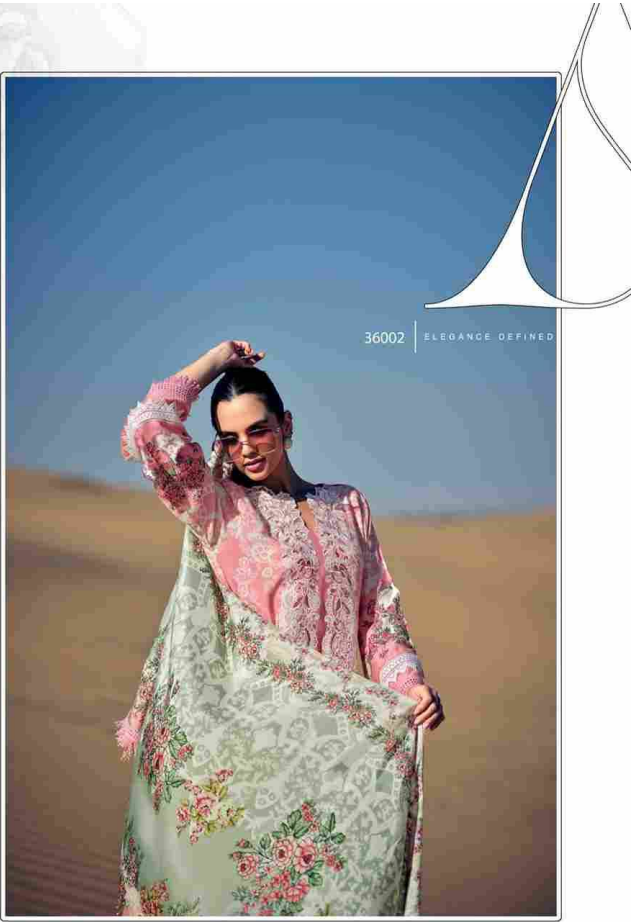

GULL JEE

Petals

36001 | STYLE STATEMENT

36003 | TIMELESS CHARM

Celebrating the quiet beauty that defies eras, embodying grace that shapes tales of timeless allure.

36004 | CLASSIC ALLURE

36005 | BOLD CONFIDENCE

36006 | COUTURE CHARM

Petals

36001

36002

36003

36004

36005

36006