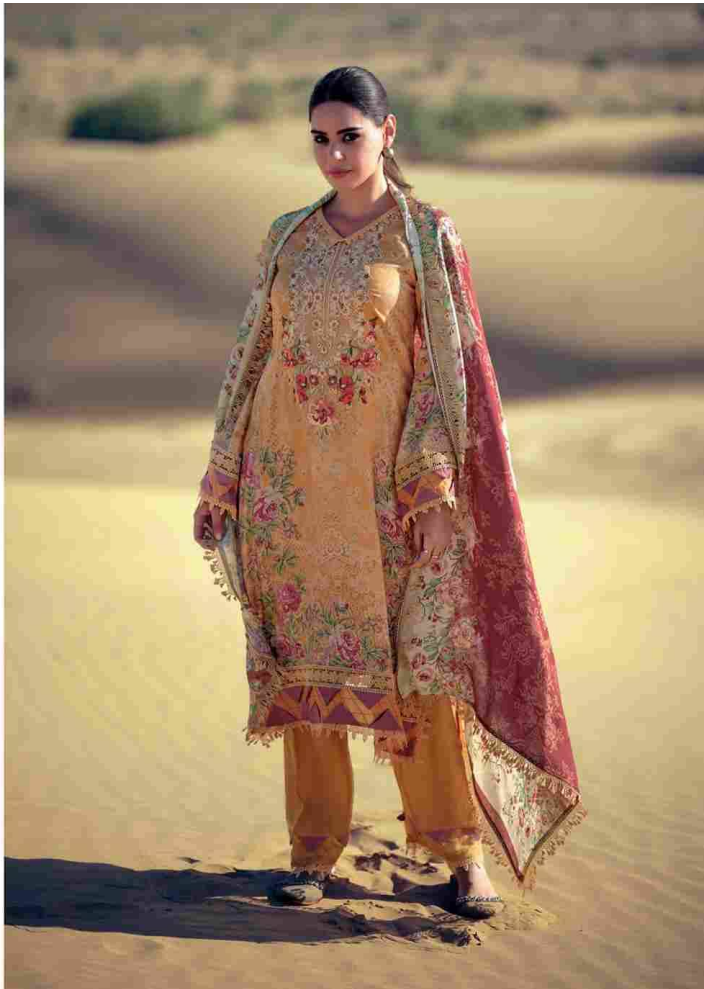

GULL JEE

Petals

36001 | STYLE STATEMENT

36003 | TIMELESS CHARM

Celebrating the quiet beauty that defies eras, embodying grace that shapes tales of timeless allure.

36004 | CLASSIC ALLURE

36005 | BOLD CONFIDENCE

36006 | COUTURE CHARM

Petals

36001

36002

36003

36004

36005

36006

Petals

FABRIC DETAILS

: TOP :

PURE MUSLIN DIGITAL PRINT WITH EMBROIDERY &
EXTRA LACES FOR ATTACHMENT

: DUPATTA :

PURE MUSLIN DIGITAL PRINT

: BOTTOM :

PURE MUSLIN