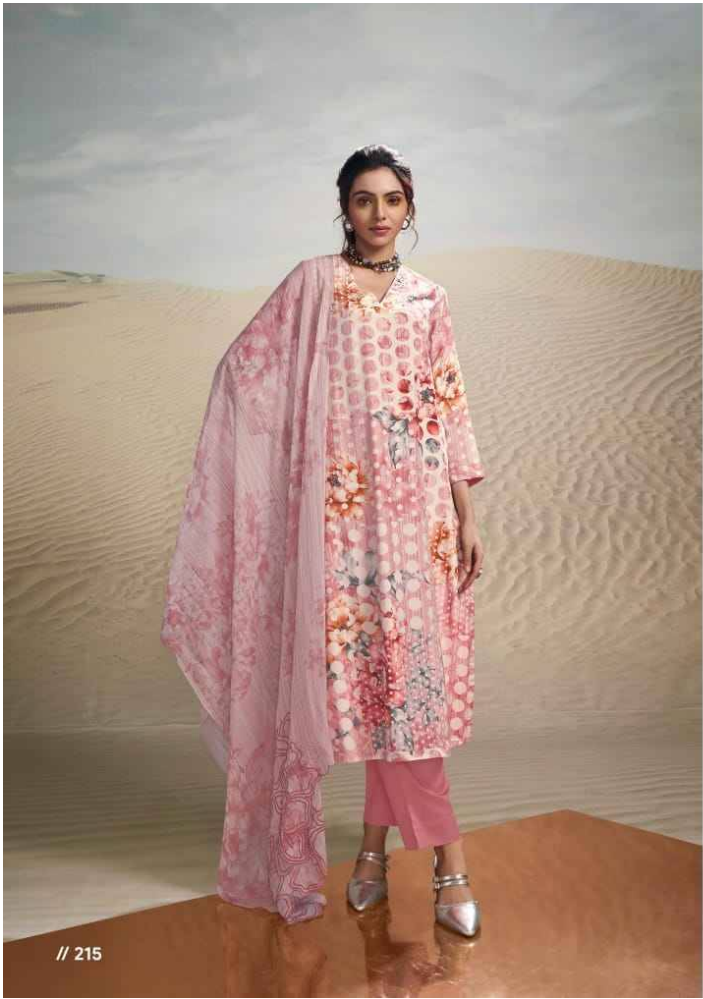

*THE*

*Rea*

Fie

// 245

### DESCRIPTION

TOP - UNIQUE MUSLIN SILK DIGITAL PRINT WITH HAND WORK

BOTTOM - MULBERRY SATIN

DUPATTA - ORGENZA SILK DUPATTA DIGITAL PRINT WITH EMBROIDERY

**RATE**  
**RS, 2195/-**

A SET OF 1 DESIGN x 3 COLORWAY