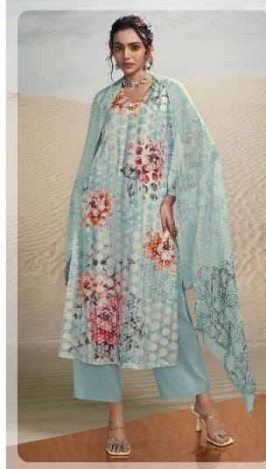

RATE LIST

H S N CODE - 540834

DESIGN NO

225 - 245 - 215

DESCRIPTION

TOP - UNIQUE MUSLIN SILK DIGITAL PRINT WITH HAND WORK

BOTTOM - MULBERRY SATIN

DUPATTA - ORGENZA SILK DUPATTA DIGITAL PRINT WITH EMBROIDERY

RATE
RS, 2195/-

A SET OF 1 DESIGN x 3 COLORWAY

TOTAL SUITS = 03

Distributed by

KSS
SynTex Private Limited

Rea

Fre

// 225