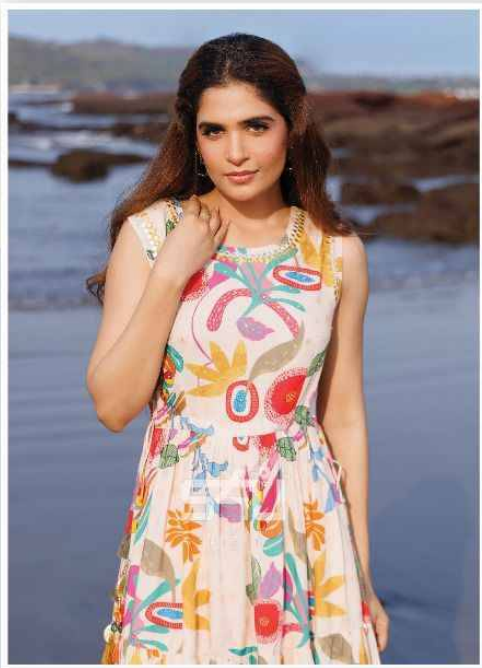

# PRINTS

*To fall in love*

W-001

S4U  
SINCE 1993

EXPERIENCE LOVE AT FIRST  
SIGHT WITH OUR  
*summery comfort prints*

W-002

BLOSSOM INTO ELEGANCE WITH  
OUR CHIC *floral gown*

W-003