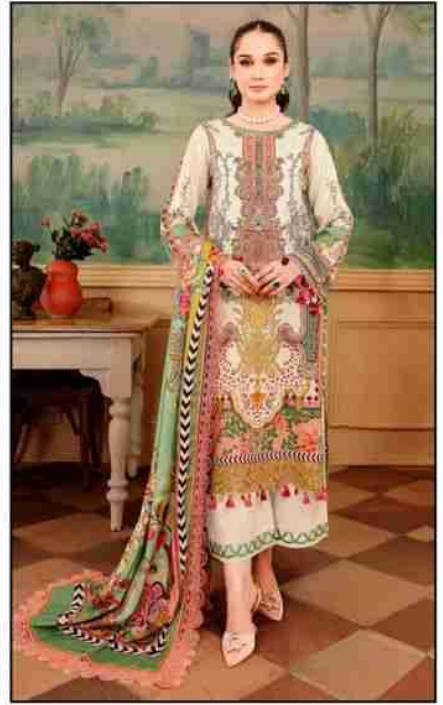

8003

Nafisa Cotton™
100% Cotton Salwar Suits

Faiza
Karachi Queen
Vol.08