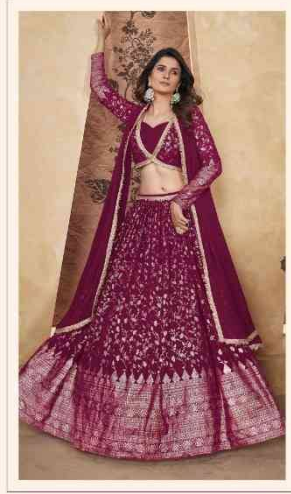

शुभकला

2403

Elegant

2401

2402

2403

शुभकला

GIRLY VOL. 29

GIRLY VOL. 29

Design NO. (SKU)	Color	Lehenga Fabric	Choli Fabric	Dupatta Fabric	Lehenga SIZE (Full Stitched) (L-40 SIZE)	Lehenga – Choli Work	Dupatta Work	Dupatta Length (MTR)	Weight (KG)
2401	Green	Georgette	Georgette	Georgette	Choli Chest: 40 INCH Choli Length: 15 INCH Lehenga Wasit: 42 INCH Lehenga Length: 42 INCH	Pigment Foil work	Lace on border	2.20	2.5
2402	Deep Pink	Georgette	Georgette	Georgette	Choli Chest: 40 INCH Choli Length: 15 INCH Lehenga Wasit: 42 INCH Lehenga Length: 42 INCH	Pigment Foil work	Lace on border	2.20	2.5
2403	Navy	Georgette	Georgette	Georgette	Choli Chest: 40 INCH Choli Length: 15 INCH Lehenga Wasit: 42 INCH Lehenga Length: 42 INCH	Pigment Foil work	Lace on border	2.20	2.5