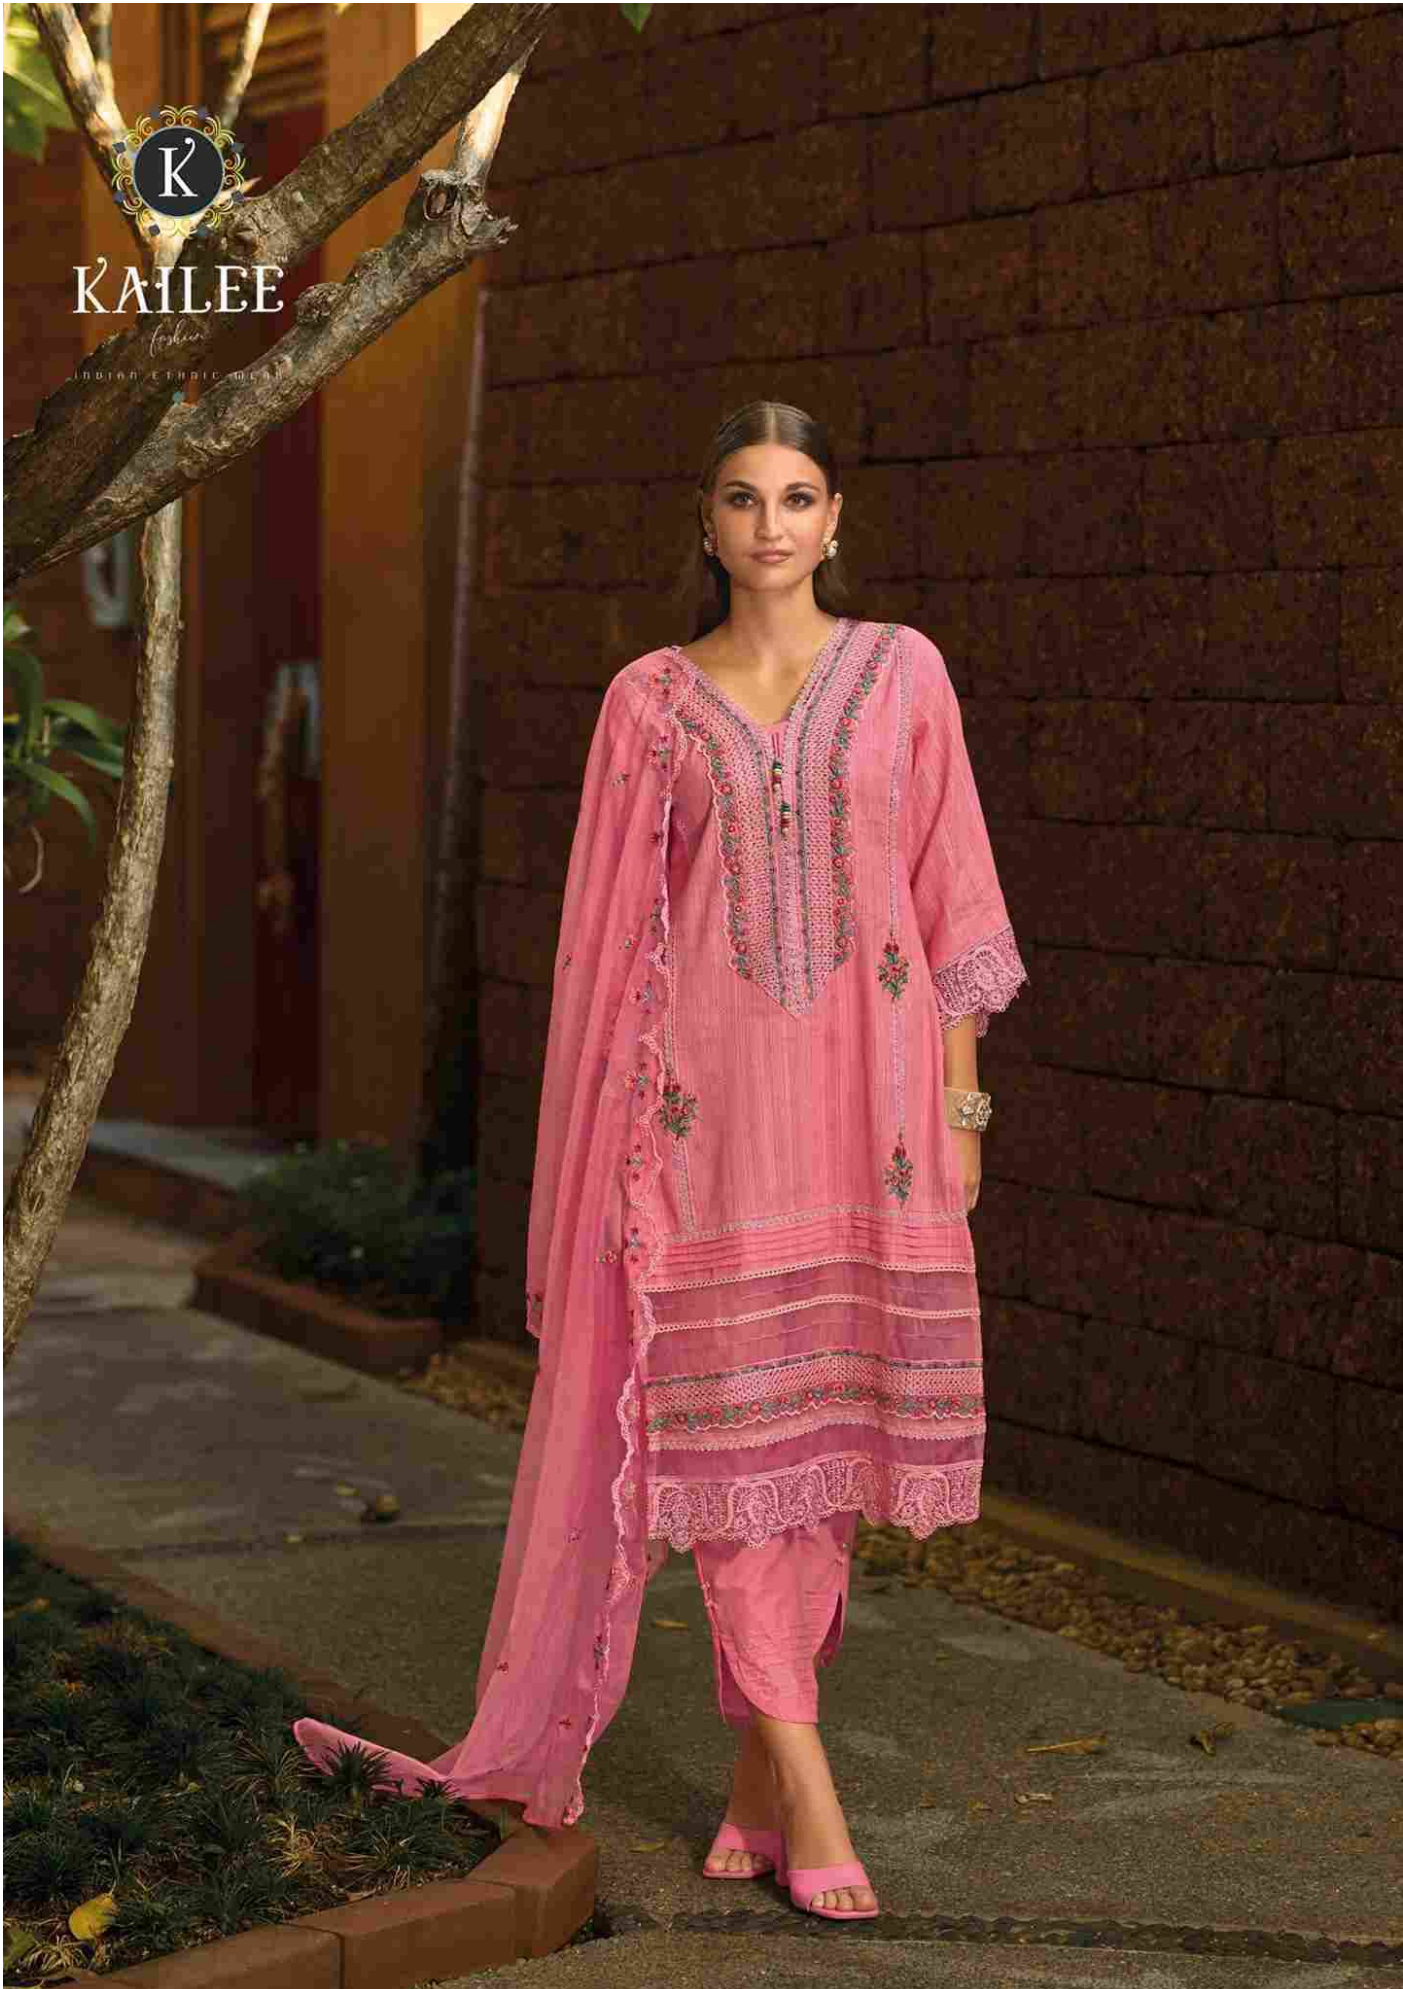

KAILEE™

fashion

URDUO ETRIC WEAR

Ishq e Inayat

SS' 24 COLLECTIN

KAILEE™

fashion

INDIAN ETHNIC WEAR

42642

KAILEE

fashion

INDIAN ETHNIC WEAR

42641

42642

42643

42644