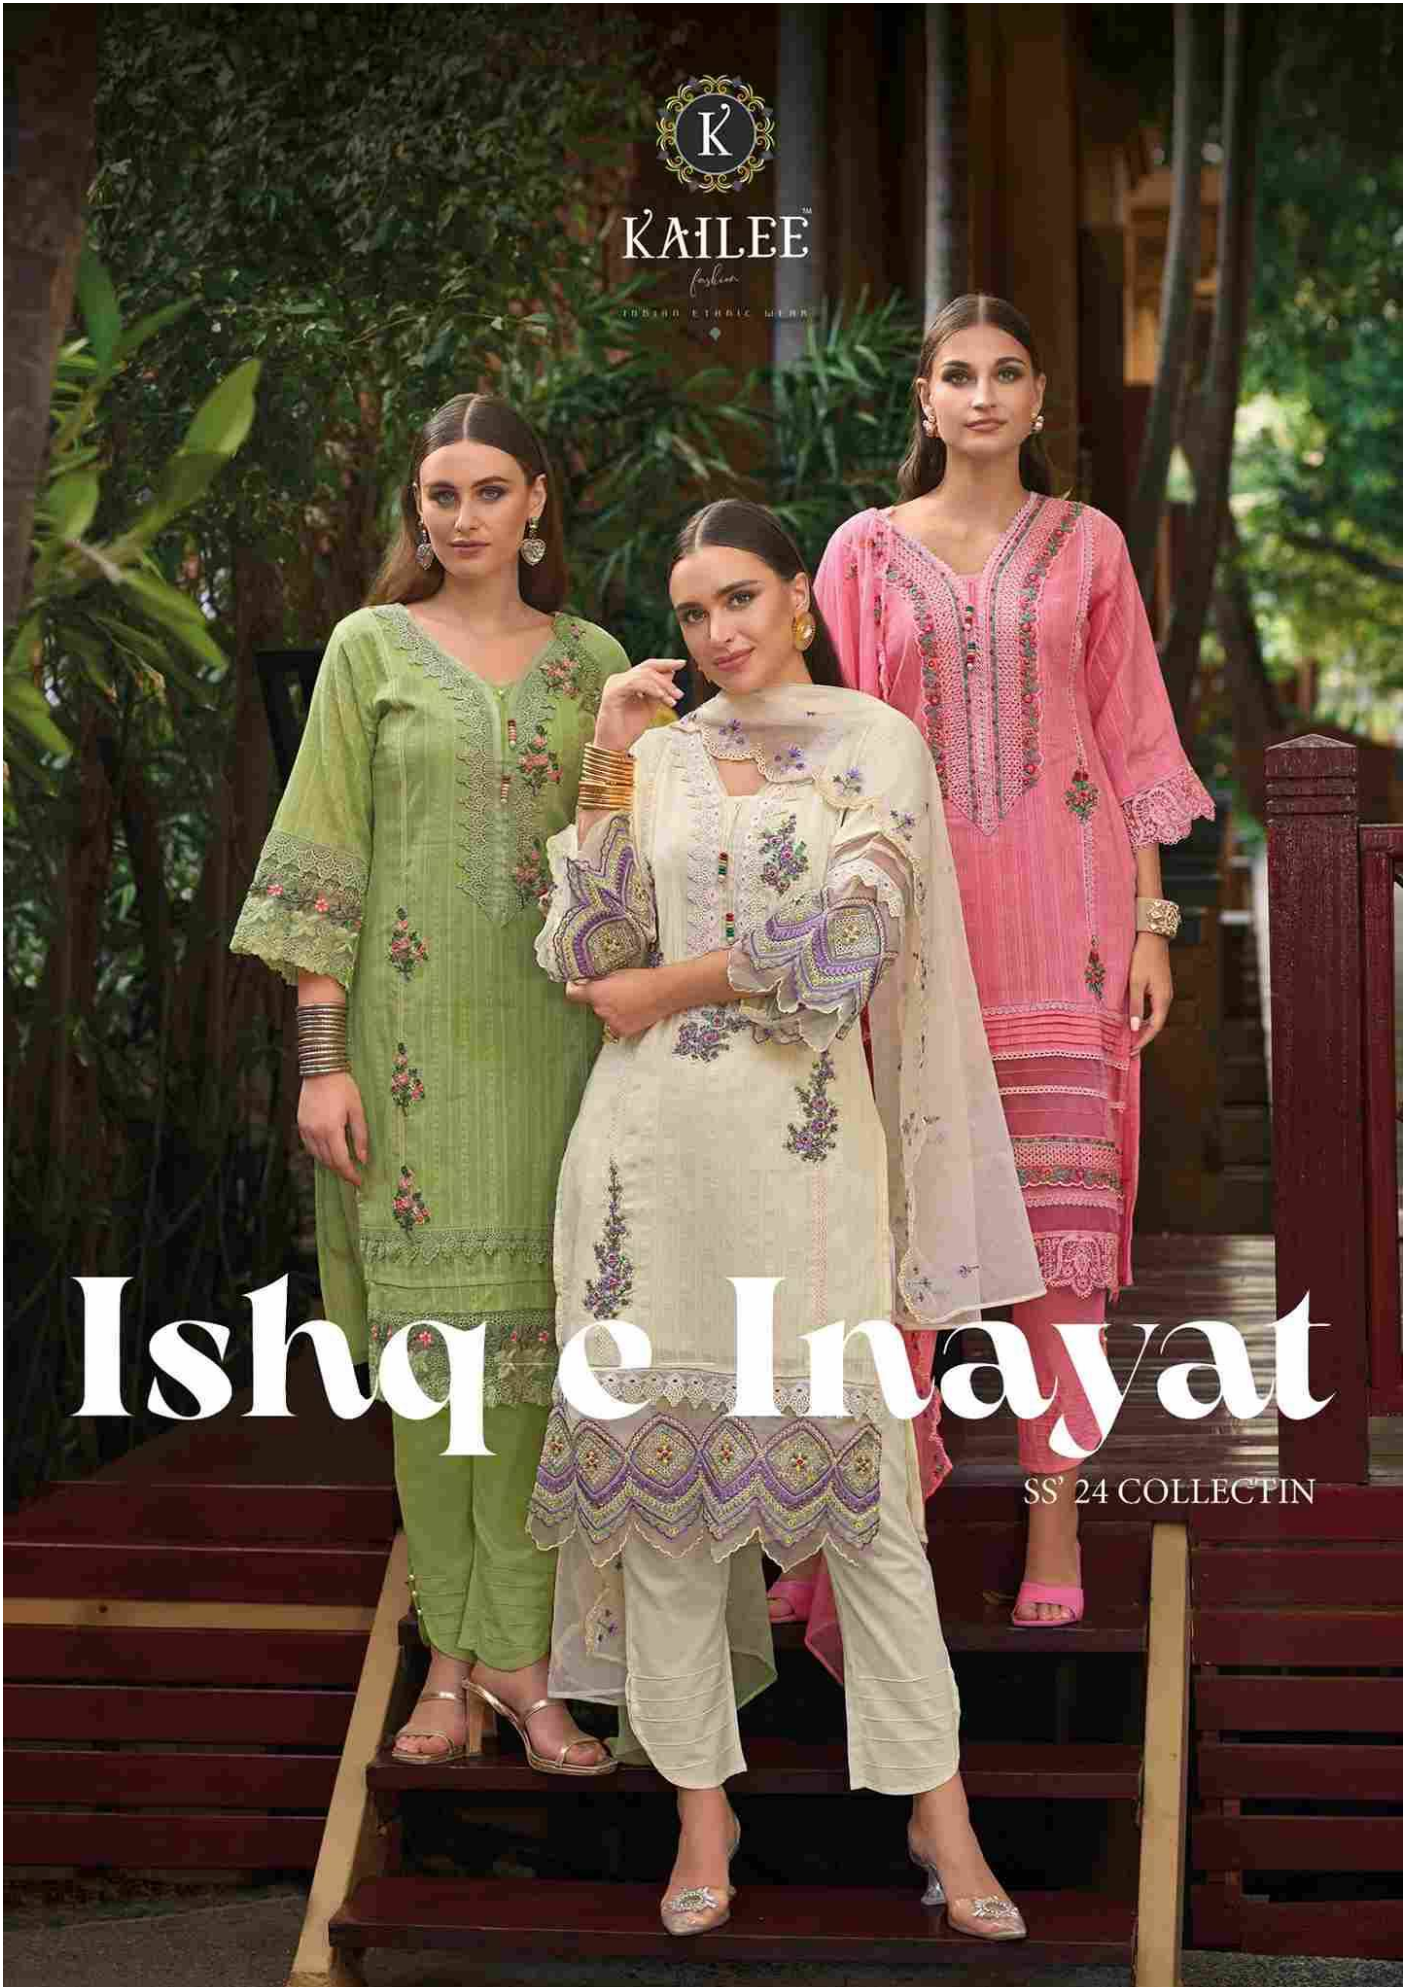

KAILEE™

fashion

URDUO ETRIC WEAR

Ishq e Inayat

SS' 24 COLLECTIN

KAILEE™

fashion

INDIAN ETHNIC WEAR

42642

KAILEE

fashion

INDIAN ETHNIC WEAR

42641

42642

42643

42644