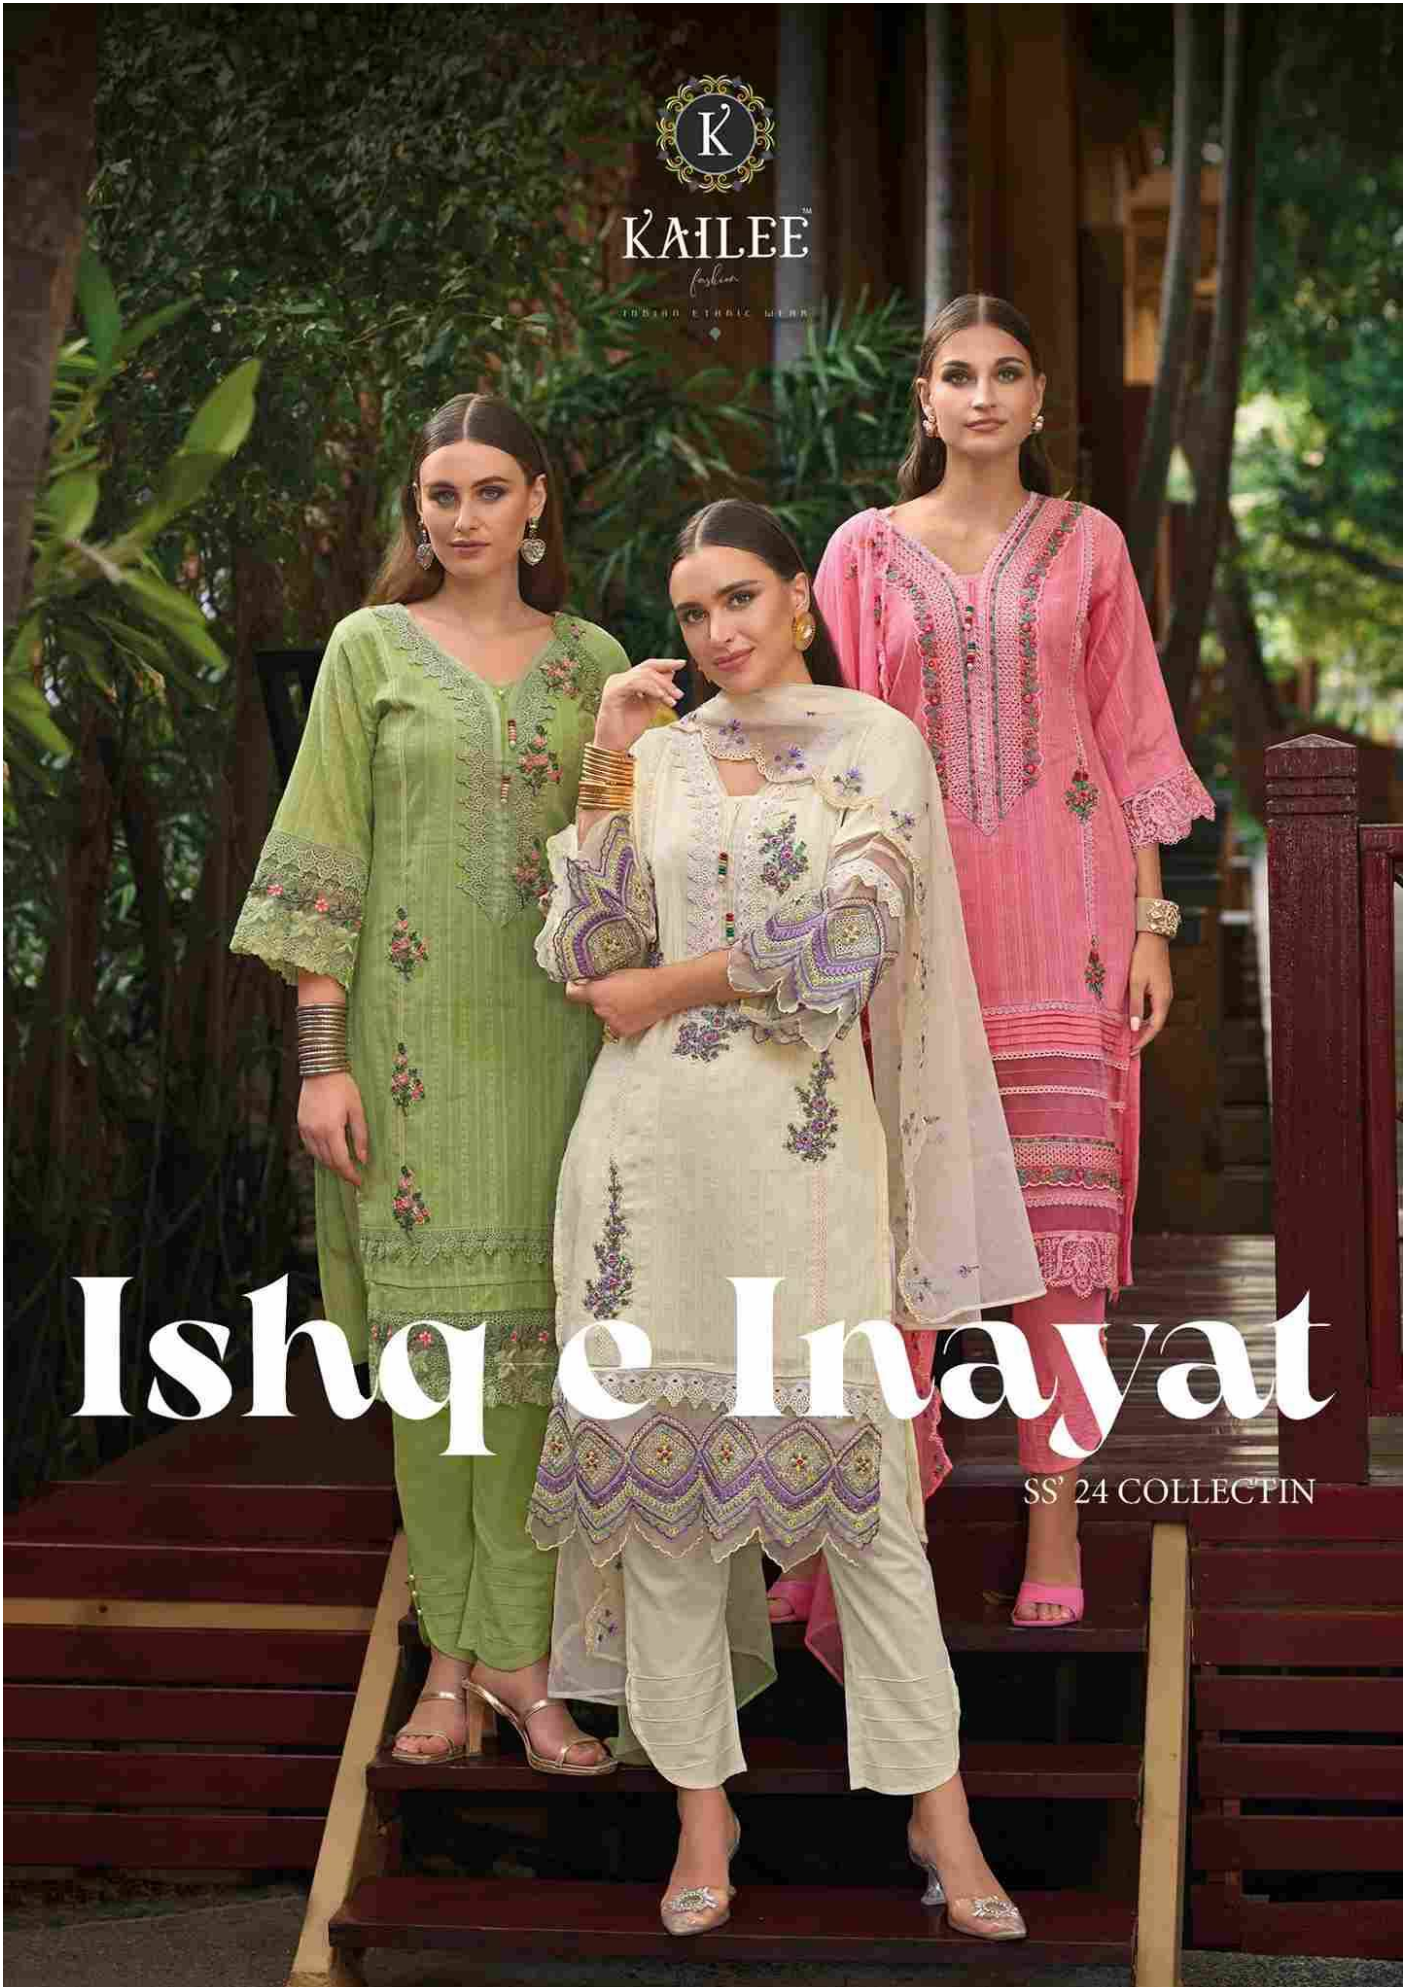

KAILEE™

fashion

URDUO ETRIC WEAR

# Ishq e Inayat

SS' 24 COLLECTIN

KAILEE™

*fashion*

INDIAN ETHNIC WEAR

42642

KAILEE

*fashion*

INDIAN ETHNIC WEAR

42641

42642

42643

42644