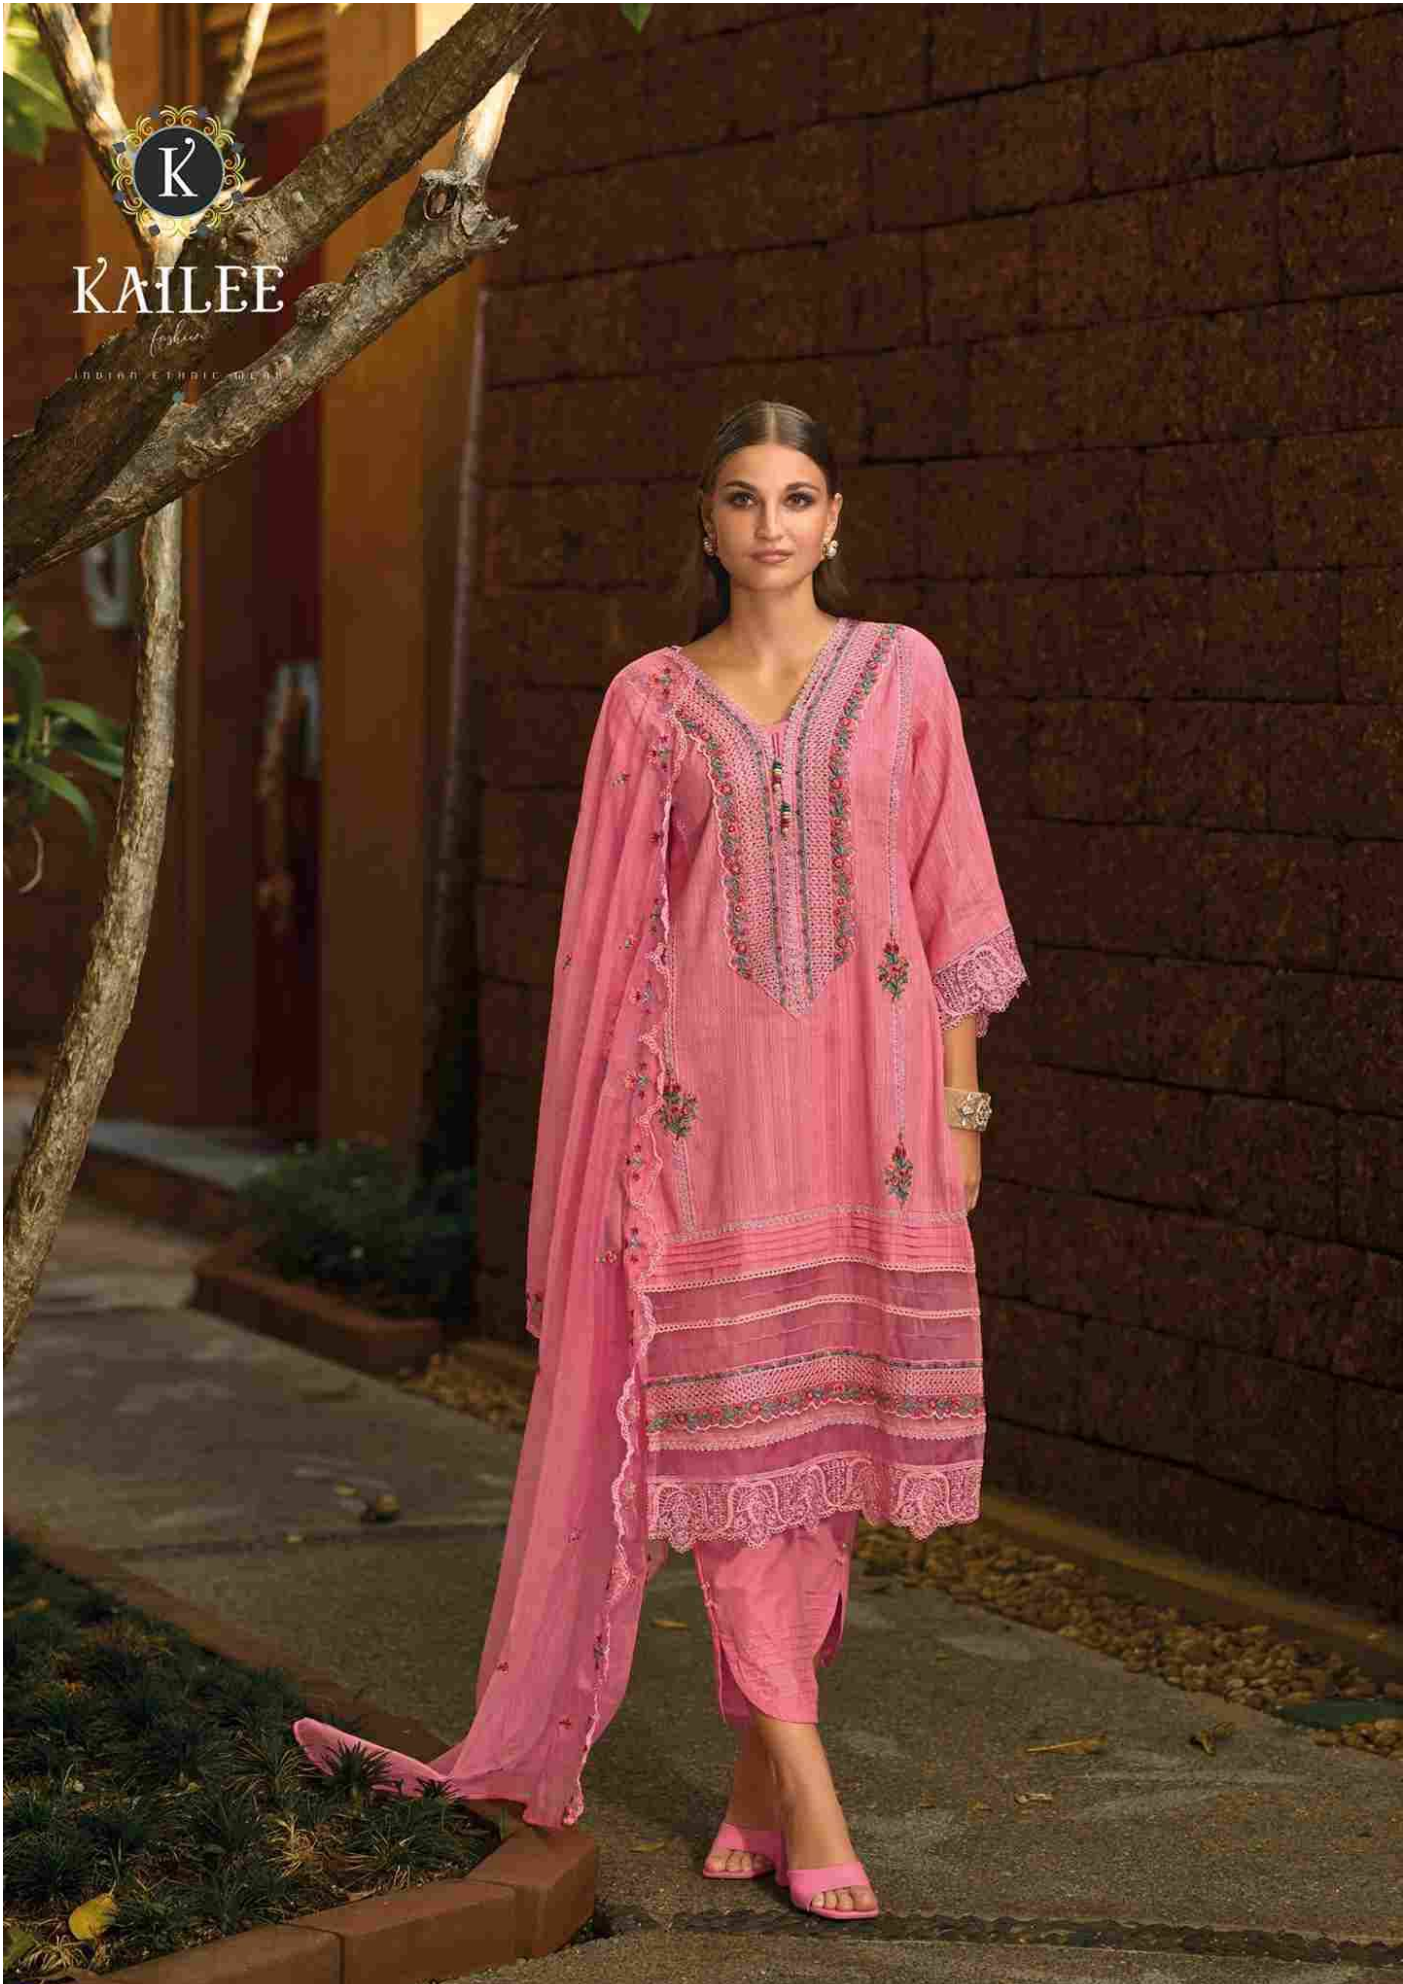

# Ishq e Inayat

SS' 24 COLLECTIN

KAILEE™

*fashion*

INDIAN ETHNIC WEAR

42642

KAILEE

*fashion*

INDIAN ETHNIC WEAR

42641

42642

42643

42644