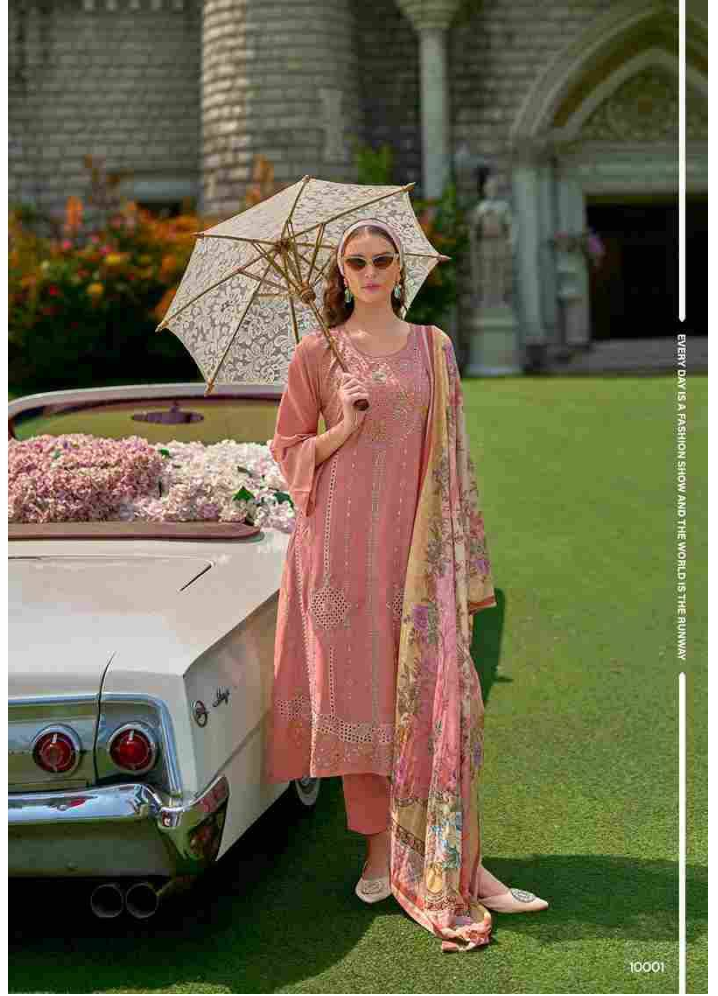

GULL JEE

Zariha

SIMPPLICITY IS THE REMOTE OF ALL TRUE ELEGANCE

10003

FASHION HAS TO REFLECT WHO YOU ARE

10004

10005

BALANCING POWER WITH GRACE

Zariha

FABRICSDETAILS

: TOP :

PURE MUSLIN WITH HEAVY EMBROIDERY WITH INNER
(WITH MUSLIN INNER)

: BOTTAM :

PURE MUSLIN

: DUPATTA :

PURE MUSLIN DIGITAL PRINT