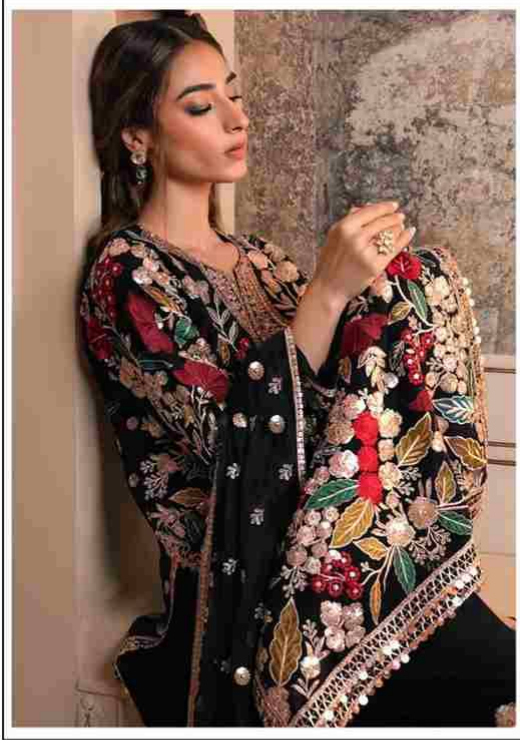

Design:-093

HAZZEL[®]
Beyond Expectation

TOP- HEAVY RAYON WITH HEAVY EMBROIDERY
BOTTOM INNER- RAYON
DUPATTA- NAZMEEN WITH HEAVY EMBROIDERY

Design:-093

HAZZEL[®]
Beyond Expectation

TOP- HEAVY RAYON WITH HEAVY EMBROIDERY
BOTTOM INNER- RAYON
DUPATTA- NAZMEEN WITH HEAVY EMBROIDERY