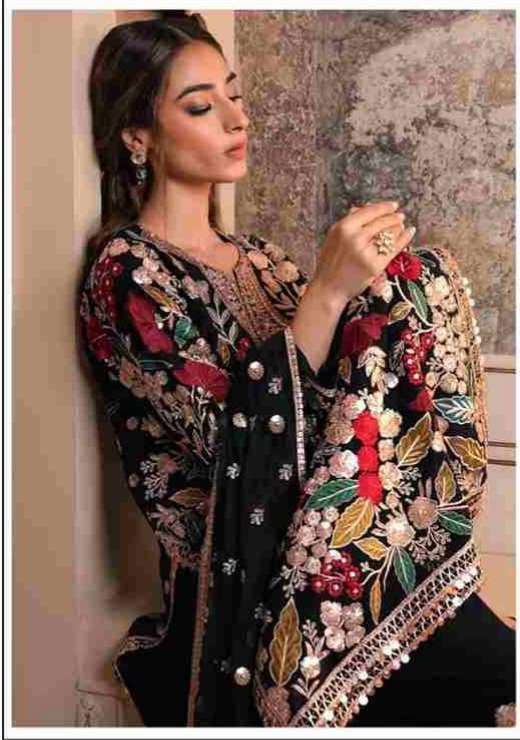

Design:-093

**HAZZEL**<sup>®</sup>  
*Beyond Expectation*

TOP- HEAVY RAYON WITH HEAVY EMBROIDERY  
BOTTOM INNER- RAYON  
DUPATTA- NAZMEEN WITH HEAVY EMBROIDERY

Design:-093

**HAZZEL**<sup>®</sup>  
*Beyond Expectation*

TOP- HEAVY RAYON WITH HEAVY EMBROIDERY  
BOTTOM INNER- RAYON  
DUPATTA- NAZMEEN WITH HEAVY EMBROIDERY

HAZZEL  
Diamond Expectations