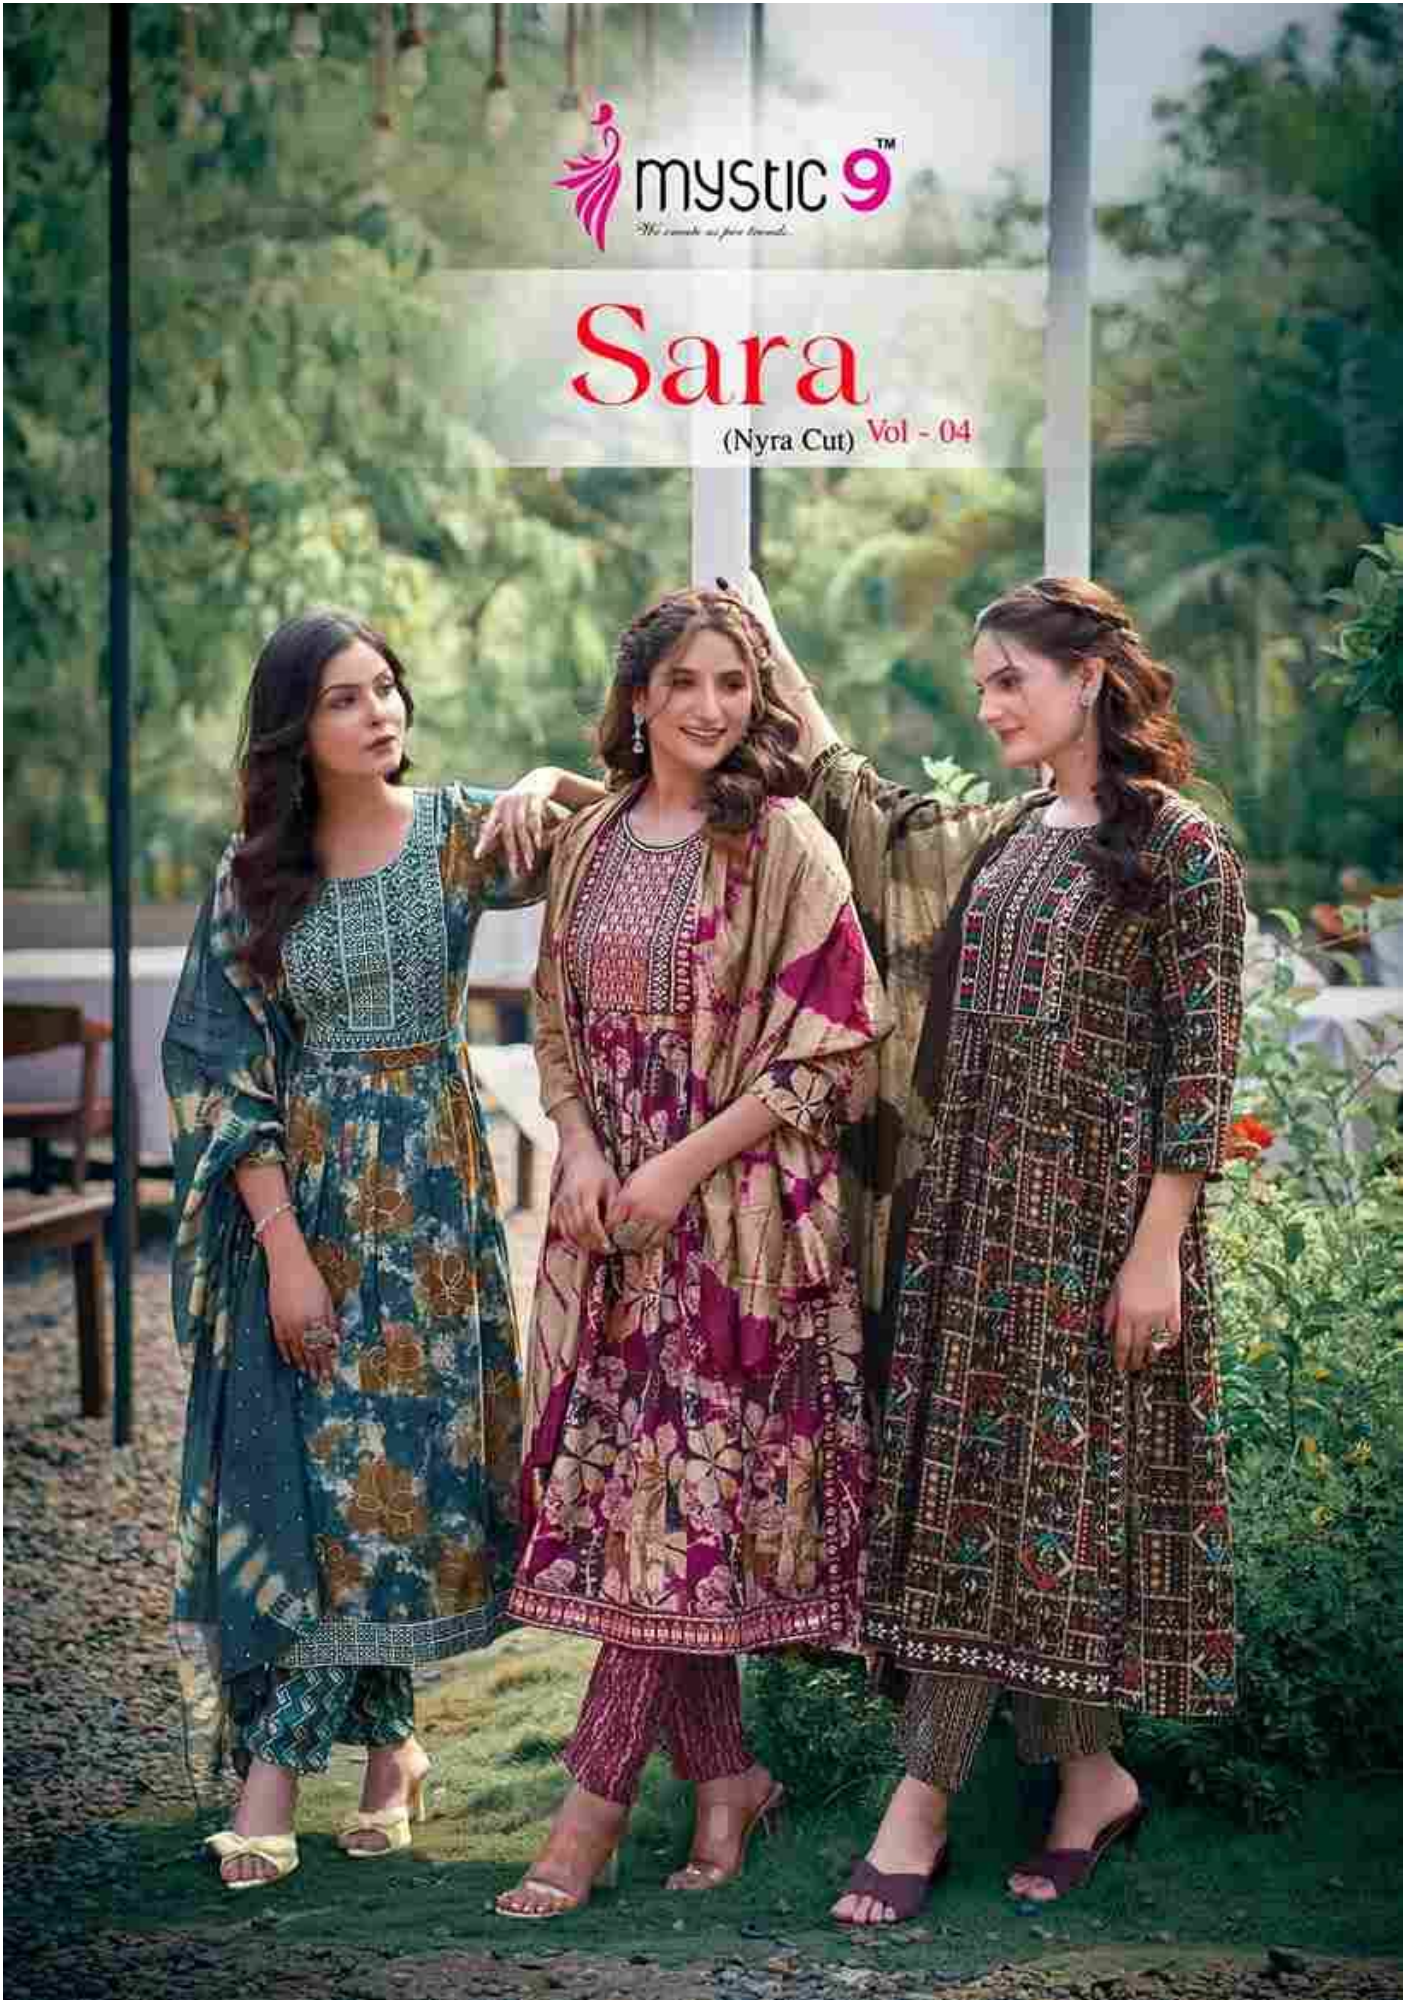

 **mystic 9™**
The world is just around.

Sara

(Nyra Cut) Vol - 04

 **mystic 9™**
The world is your oyster.

 **mystic 9™**
The world is full of magic

ELEGANCE OF SHADSE

CODE | 4005

 **mystic 9™**
The essence of your dreams

❖
CODE | 4006

 **mystic 9™**
The world is for travel.

 **mystic 9™**
The essence of your femininity

D.No.4008

D.No.4001

D.No.4002

D.No.4003

D.No.4004