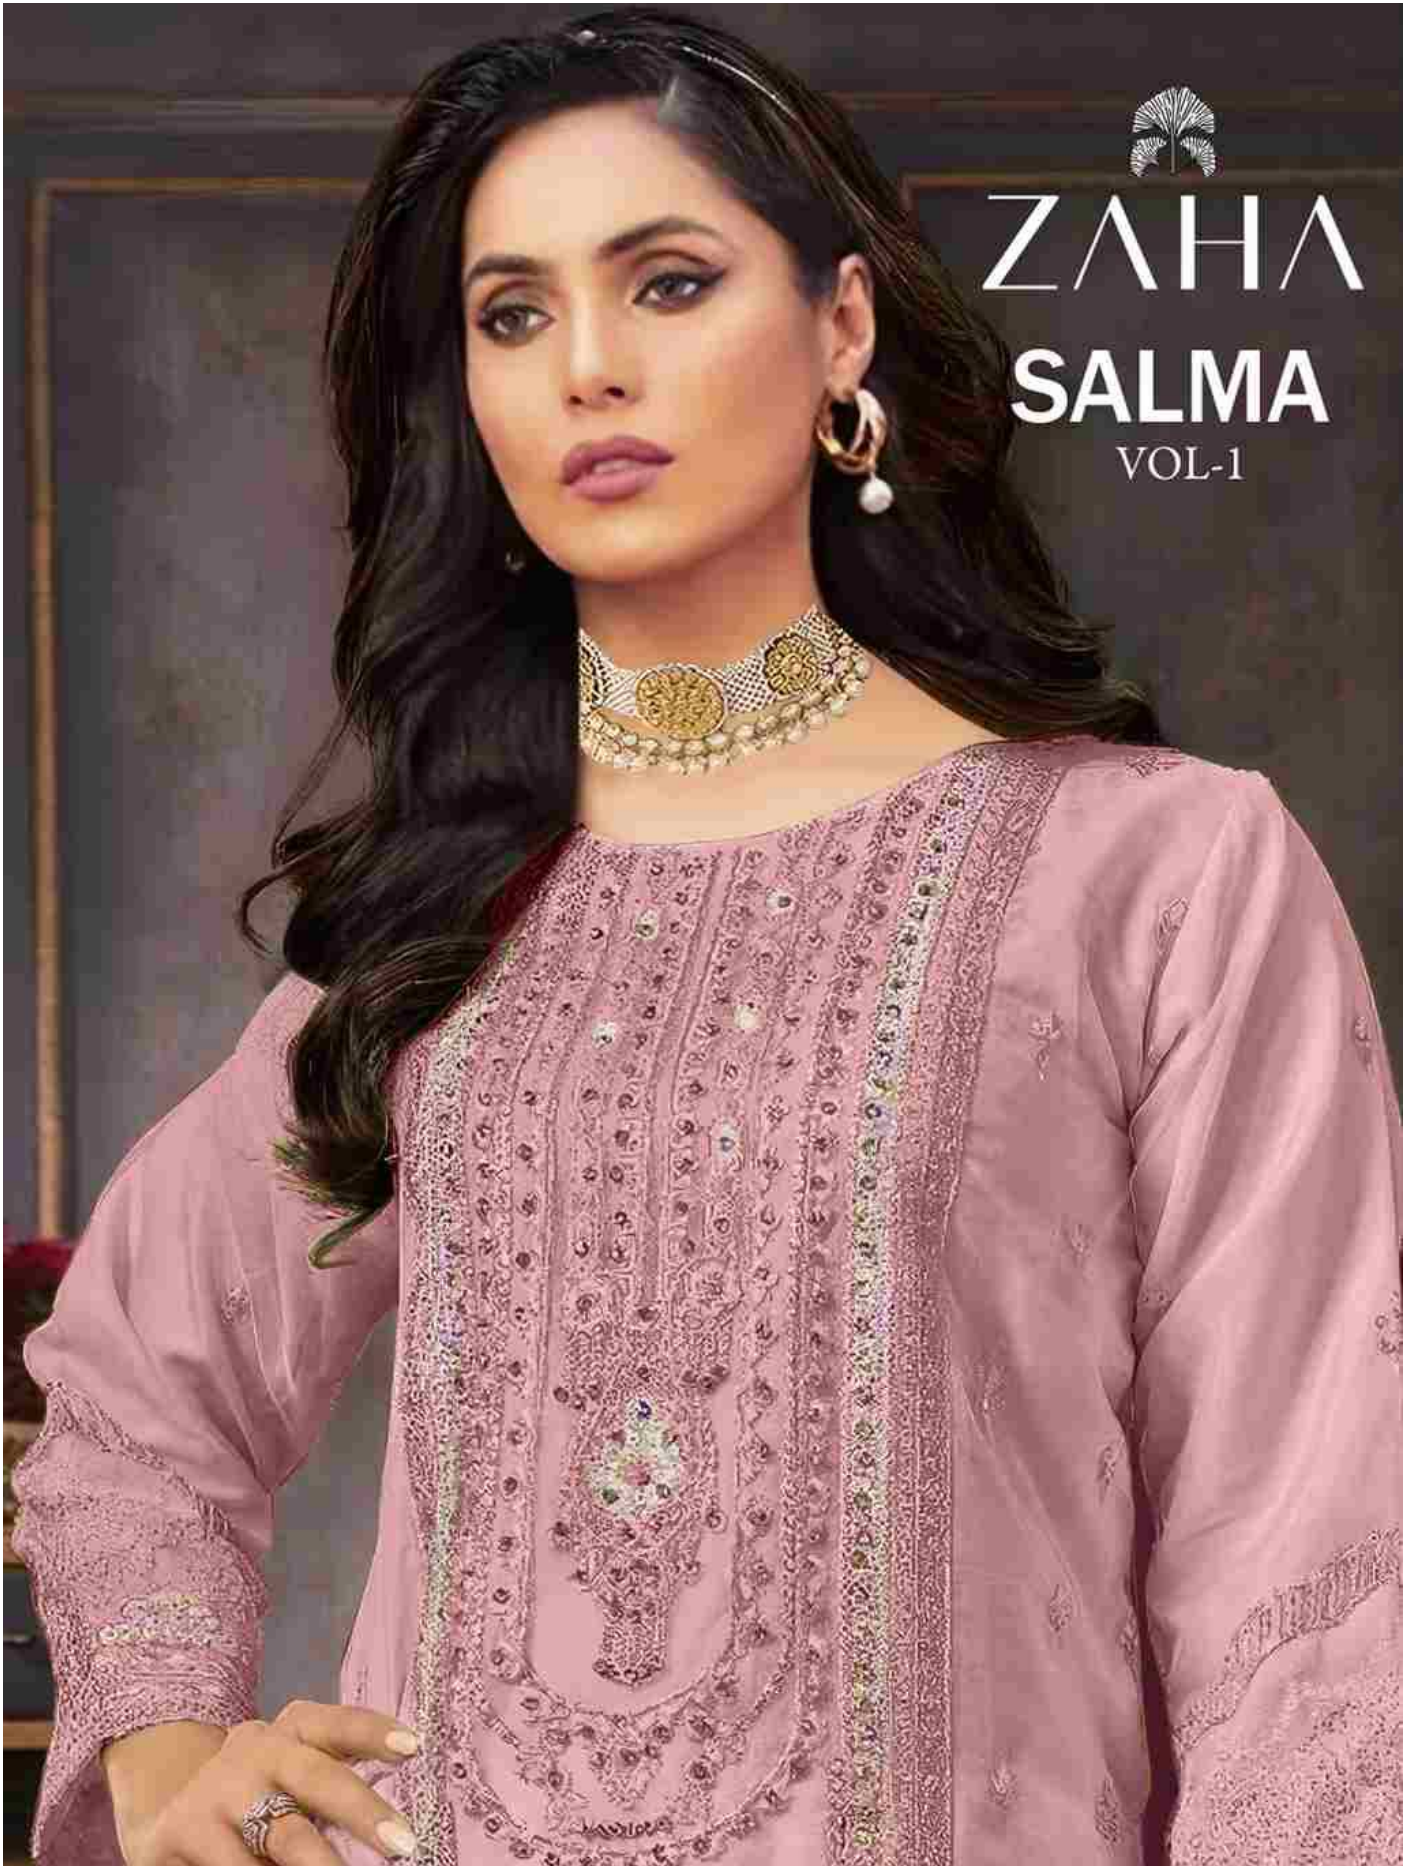

ZAHA

SALMA

VOL-1

SALMA
VOL-1

ZAHA

D.No.10283-A

TOP PURE ORGANZA WITH
HEAVY EMBROIDERY

BOTTOM-INNER DULL SANTOON

DUPATTA ORGANZA WITH
HEAVY EMBROIDERY

SALMA
VOL-1

ZAHA

D.No.10283-B

TOP PURE ORGANZA WITH
HEAVY EMBROIDERY

BOTTOM-INNER DULL SANTOON

DUPATTA ORGANZA WITH
HEAVY EMBROIDERY

SALMA
VOL-1