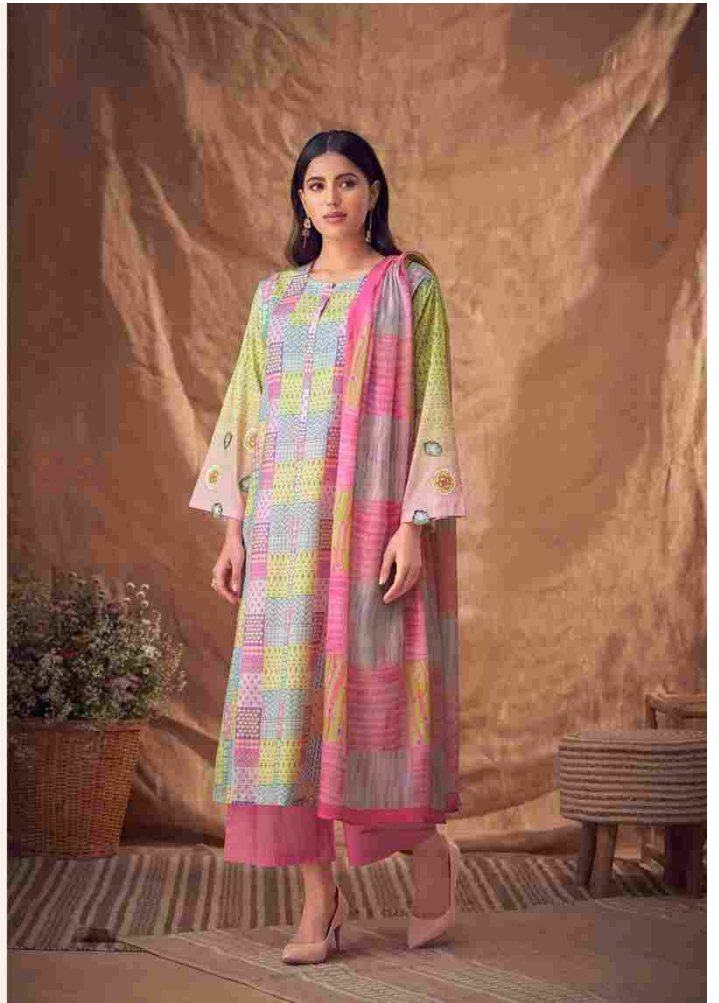

EVELYN

EVELYN  
8223

EVELYN  
8225

EVELYN  
8275

8272

8225

8223

Sahiba®

EVELYN

# RATE LIST

H S N CODE - 520851

DESIGN NO

**8272-8225-8223**

DESCRIPTION

TOP - PURE COTTON LAWN DIGITAL PRINT WITH  
ORGENZA SILK SLEEVE & BUTTI EMBROIDERY

BOTTOM - PURE COTTON LAWN

DUPATTA - PURE BEMBER DUPATTA DIGITAL PRINTED