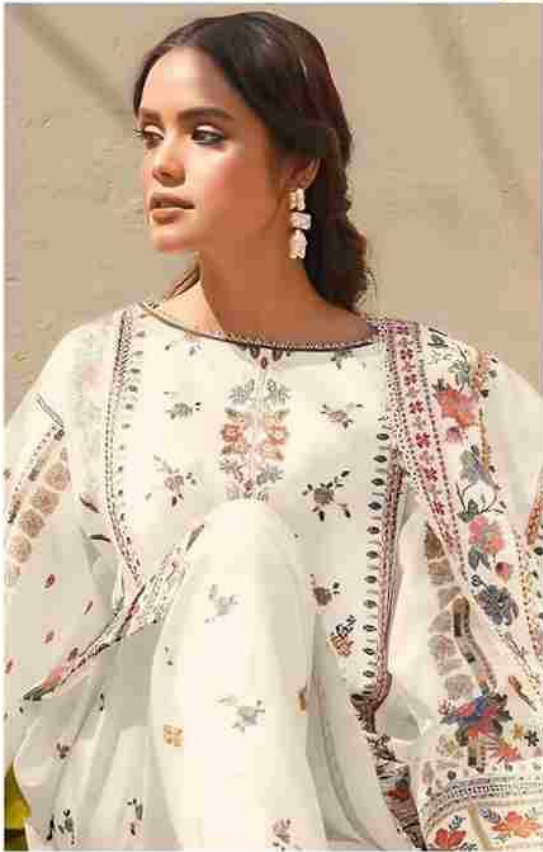

ALK[®]

AL KHUSHBU[®]

MUSHQ
VOL-4

MUSHQ
VOL-4

ALK D.No.5085-A

TOP

Cambric Cotton With
Heavy Embroidery Work

BOTTOM-INNER

Semi Lawn

DUPATTA

Butterfly Net with
Heavy Embroidery

MUSHQ
VOL-4

ALK D.No.5085-B

TOP

Cambric Cotton With
Heavy Embroidery Work

BOTTOM-INNER

Semi Lawn

DUPATTA

Butterfly Net with
Heavy Embroidery

MUSHQ
VOL-4

ALK D.No.5085-C

TOP

Cambric Cotton With
Heavy Embroidery Work

BOTTOM-INNER