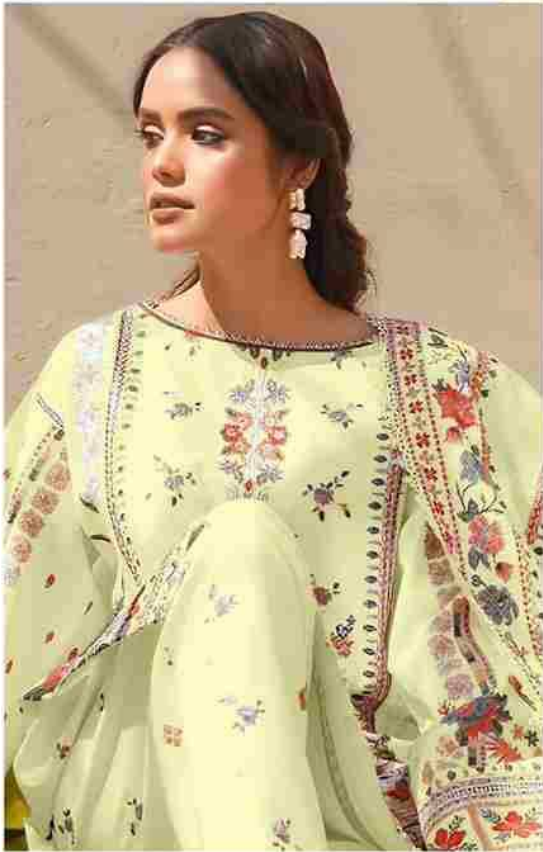

ALK[®]

AL KHUSHBU[®]

MUSHQ
VOL-4

MUSHQ
VOL-4

ALK D.No.5085-A

TOP

Cambric Cotton With
Heavy Embroidery Work

BOTTOM-INNER

Semi Lawn

DUPATTA

Butterfly Net with
Heavy Embroidery

MUSHQ
VOL-4

ALK D.No.5085-B

TOP

Cambric Cotton With
Heavy Embroidery Work

BOTTOM-INNER

Semi Lawn

DUPATTA

Butterfly Net with
Heavy Embroidery

MUSHQ
VOL-4

ALK D.No.5085-D

TOP

Cambric Cotton With
Heavy Embroidery Work

BOTTOM-INNER

Semi Lawn

DUPATTA

Butterfly Net with
Heavy Embroidery

TOP Cambric Cotton With
Heavy Embroidery Work

BOTTOM-INNER
Semi Lawn

DUPATTA Butterfly Net with
Heavy Embroidery

ALK-5085-A

ALK-5085-B