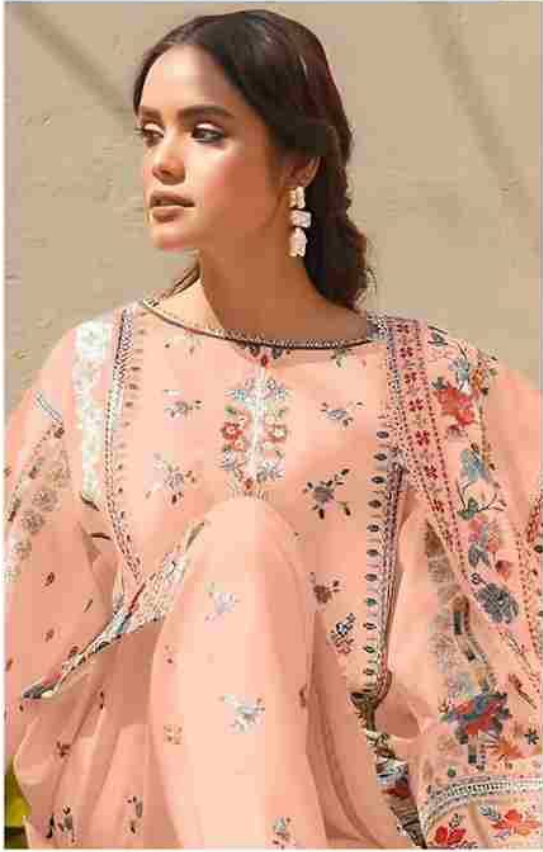

ALK[®]

AL KHUSHBU[®]

MUSHQ
VOL-4

MUSHQ
VOL-4

ALK D.No.5085-A

TOP

Cambric Cotton With
Heavy Embroidery Work

BOTTOM-INNER

Semi Lawn

DUPATTA

Butterfly Net with
Heavy Embroidery

MUSHQ
VOL-4

ALK D.No.5085-B

TOP

Cambric Cotton With
Heavy Embroidery Work

BOTTOM-INNER

Semi Lawn

DUPATTA

Butterfly Net with
Heavy Embroidery

MUSHQ
VOL-4

ALK D.No.5085-C

TOP

Cambric Cotton With
Heavy Embroidery Work

BOTTOM-INNER

Semi Lawn

DUPATTA

Butterfly Net with
Heavy Embroidery

MUSHQ
VOL-4

ALK D.No.5085-D

TOP

Cambric Cotton With
Heavy Embroidery Work

BOTTOM-INNER