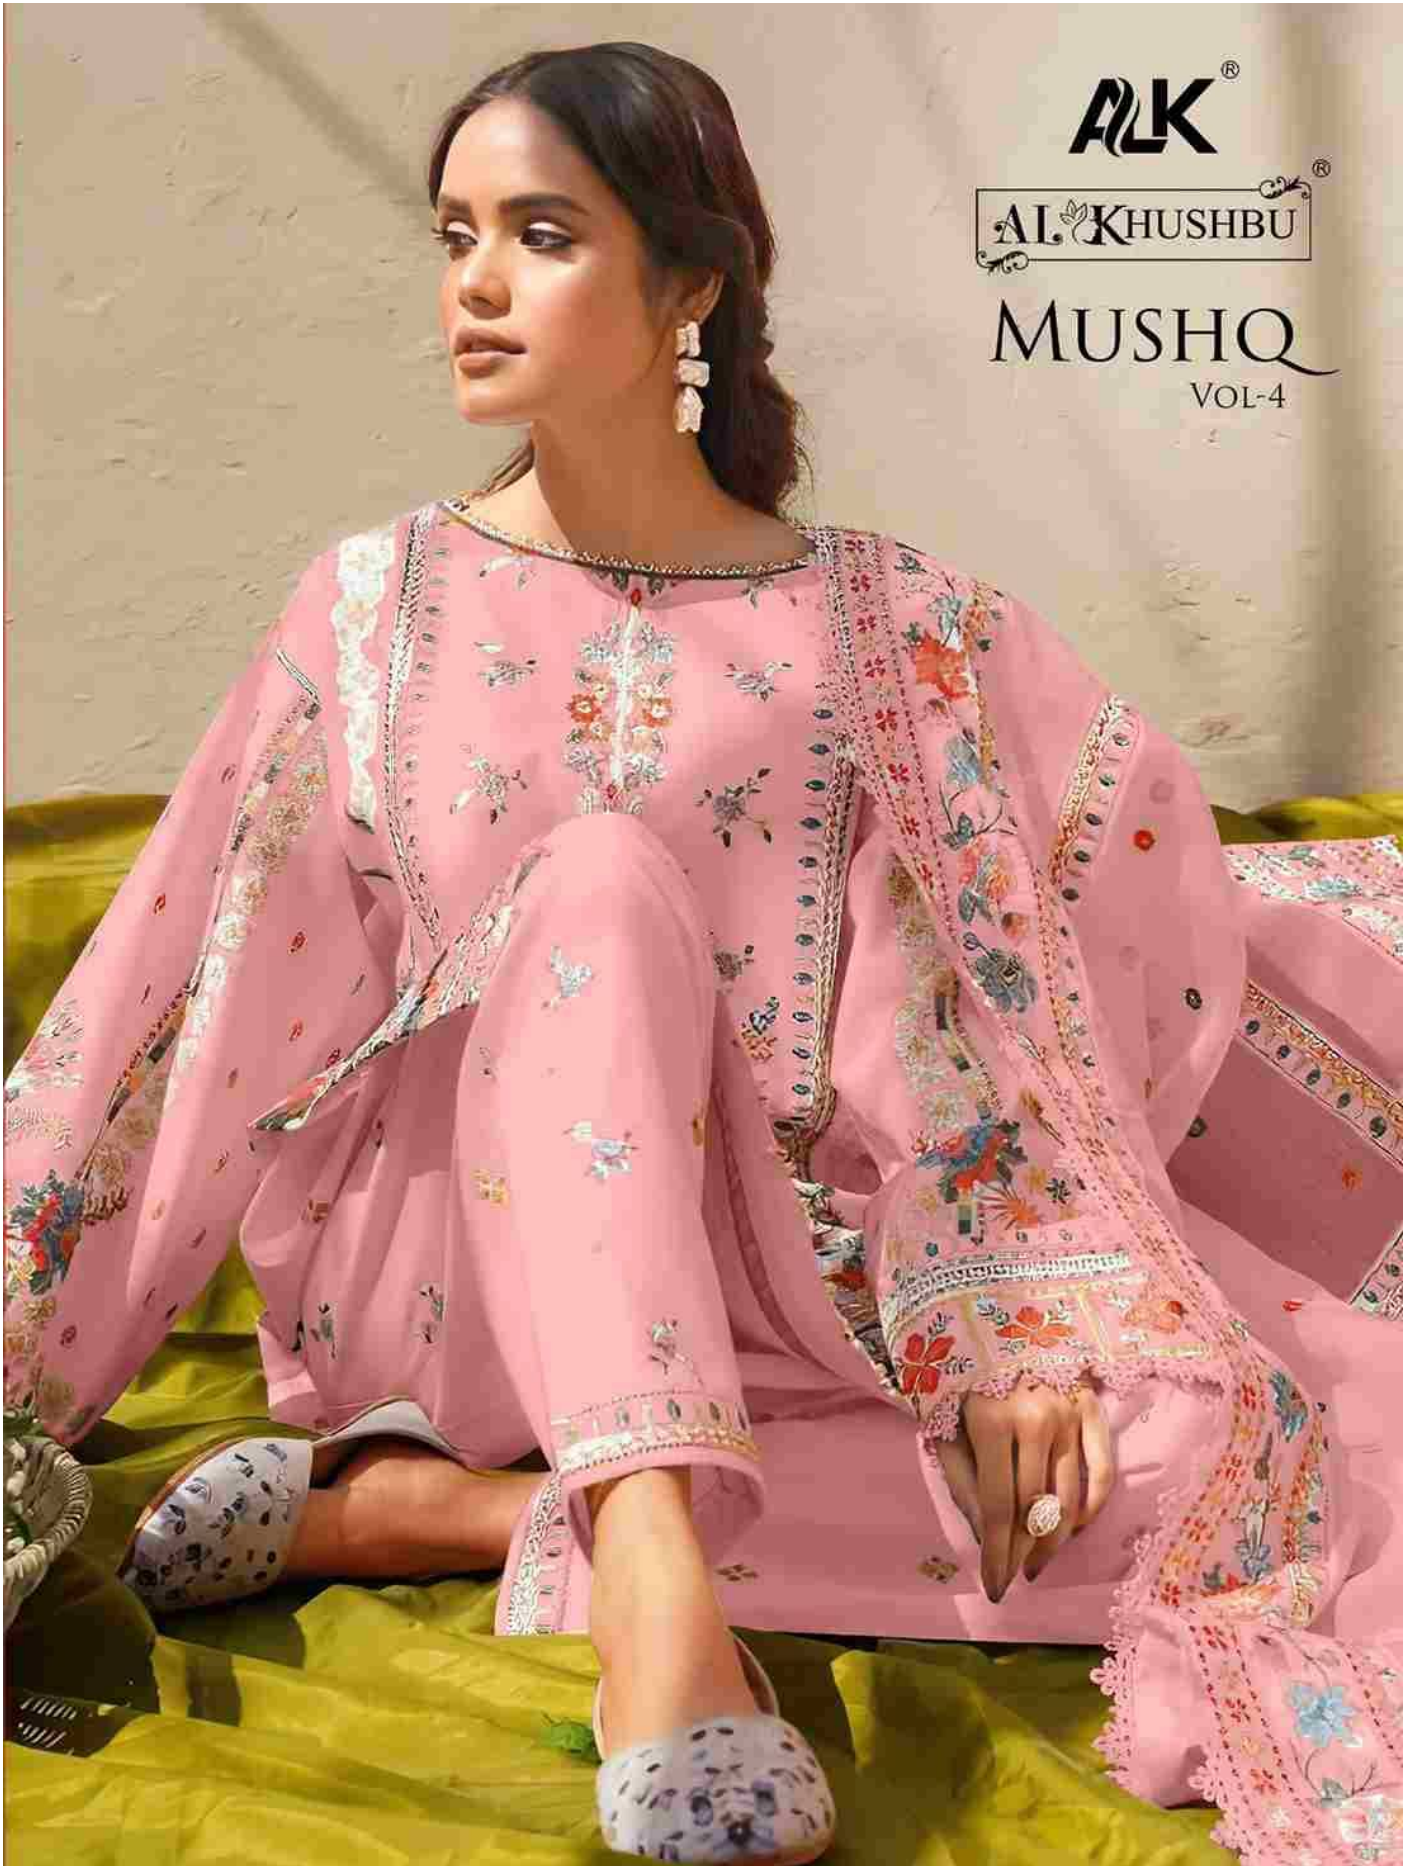

ALK[®]

AL KHUSHBU[®]

MUSHQ
VOL-4

MUSHQ
VOL-4

ALK D.No.5085-A

TOP

Cambric Cotton With
Heavy Embroidery Work

BOTTOM-INNER

Semi Lawn

DUPATTA

Butterfly Net with
Heavy Embroidery

MUSHQ
VOL-4

ALK D.No.5085-B

TOP

Cambric Cotton With
Heavy Embroidery Work

BOTTOM-INNER

Semi Lawn

DUPATTA

Butterfly Net with
Heavy Embroidery

MUSHQ
VOL-4

ALK D.No.5085-C

TOP

Cambric Cotton With
Heavy Embroidery Work

BOTTOM-INNER