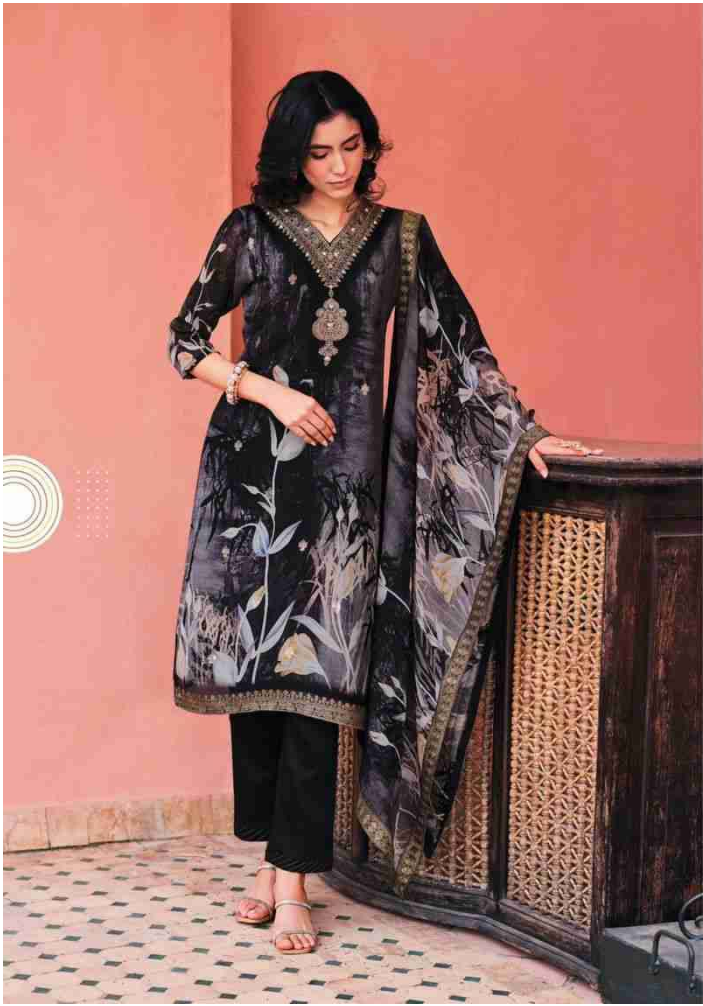

SOULFUL

NOTHING MORE LEADS YOU A SOULFUL TRADITIONAL AND  
ROYAL LOOK THAN A GOLDEN WOVEN JACQUARD DRESS. EMBRACE A MAJESTIC STYLE!  
NS - 02

**S4U**  
by  
SHIVALI

HOPEFUL

THE ETHNIC YET CONTEMPORARY FASHION STORY ENRICHES YOUR  
HOSES AND DREAMS FOR A PERFECT DRESS! **NS-01**

SOULFUL

NOTHING MORE LEADS YOU A SOULFUL TRADITIONAL AND  
ROYAL LOOK THAN A GOLDEN WOVEN JACQUARD DRESS, EMBRACE A MAJESTIC STYLE!  
NS - 02

**S4U**  
SHIVALI

**YOUTHFUL**

SWAY YOUR ETHNIC SAGA WITH THIS ETHNIC ATTITUDE.  
WHICH A BLEND OF YOUTHFULNESS AND UNDERSTATED ELEGANCE.

**NS-03**

**DELIGHTFUL**

A SOOTHING THREE-PIECE FASHION STATEMENT IS ALL SET TO MAKE YOUR EVENING SOIREE LOOK THE MOST DELIGHTFUL!

**NS-04**

NS - 01

NS - 02

NS - 03

NS - 04