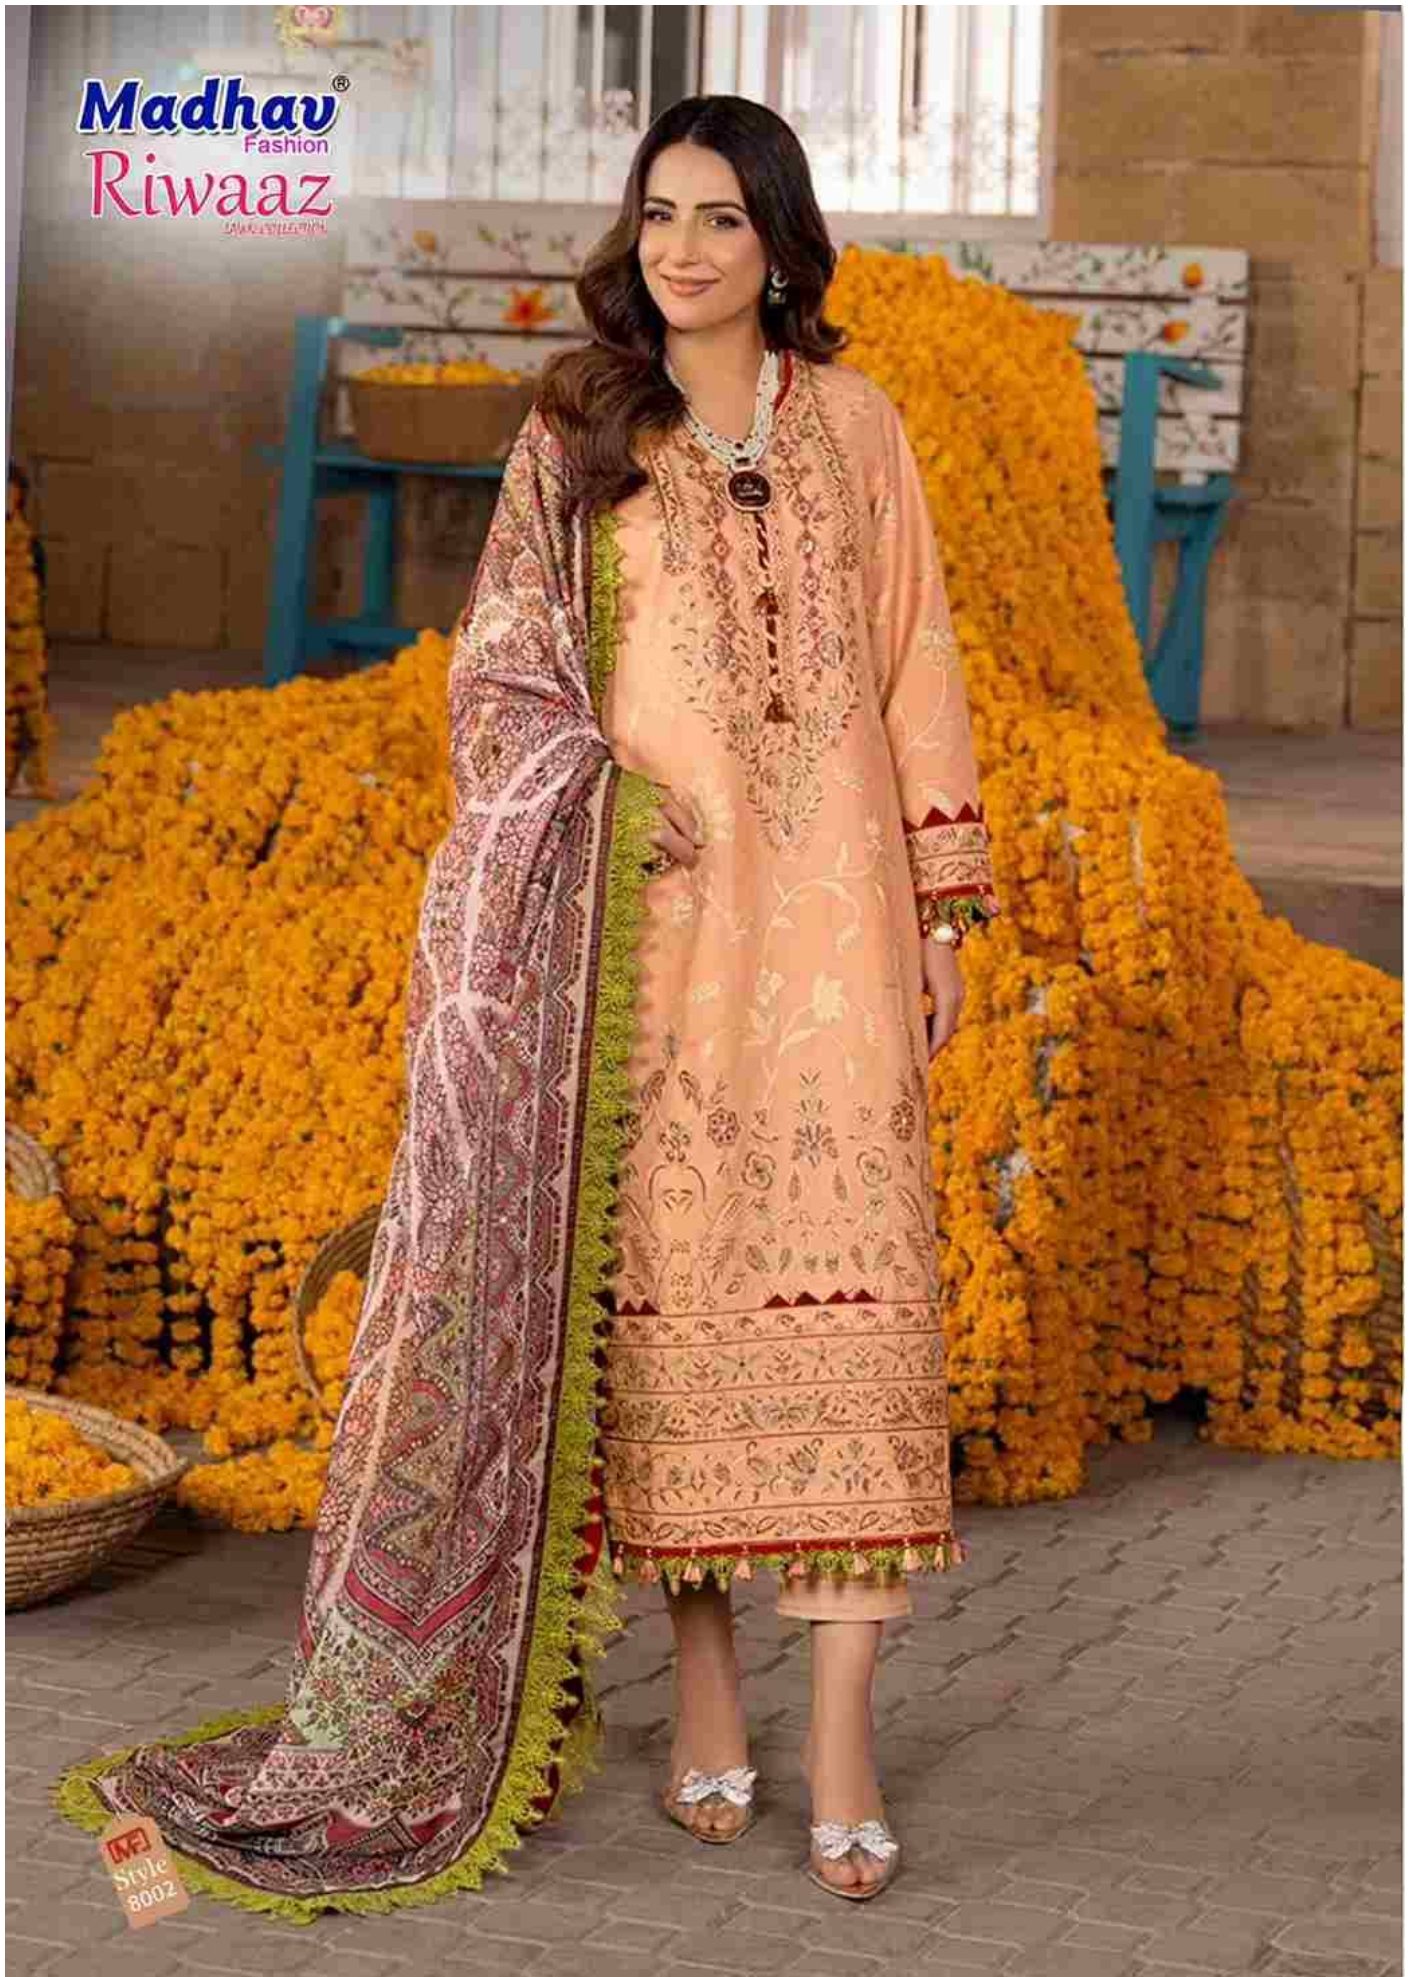

Madhav[®]
Fashion

Riwaaz

LAWN COLLECTION Vol.08

Madhav[®]
Fashion
Riwaaz
LAWN COLLECTION

Style
8001

Madhav[®]
Fashion
Riwaaz
SAVANA COLLECTION

WFI
Style
8002

Madhav[®]
Fashion
Riwaaz
LAWN COLLECTION

ME
Style
8003

Madhav[®]
Fashion
Riwaaz
LAWN COLLECTION

Style
8004

Madhav[®]
Fashion
Riwaaz
LAWN COLLECTION

MA
Style
8005

Madhav[®]
Fashion
Riwaaz
LAWNS COLLECTION

Style
8006

Style.8001

Style.8002

Style.8003

Style.8004

Style.8005

Style.8006

<u>TOP</u>
Pure Lawn cotton - (2.40 MTR APX.)
<u>DUPATTA</u>
Mal-Mal cotton - (2.25 MTR APX.)
<u>BOTTOM</u>
Pure Lawn cotton - (2.00 MTR APX.)

Madhav[®]
Fashion