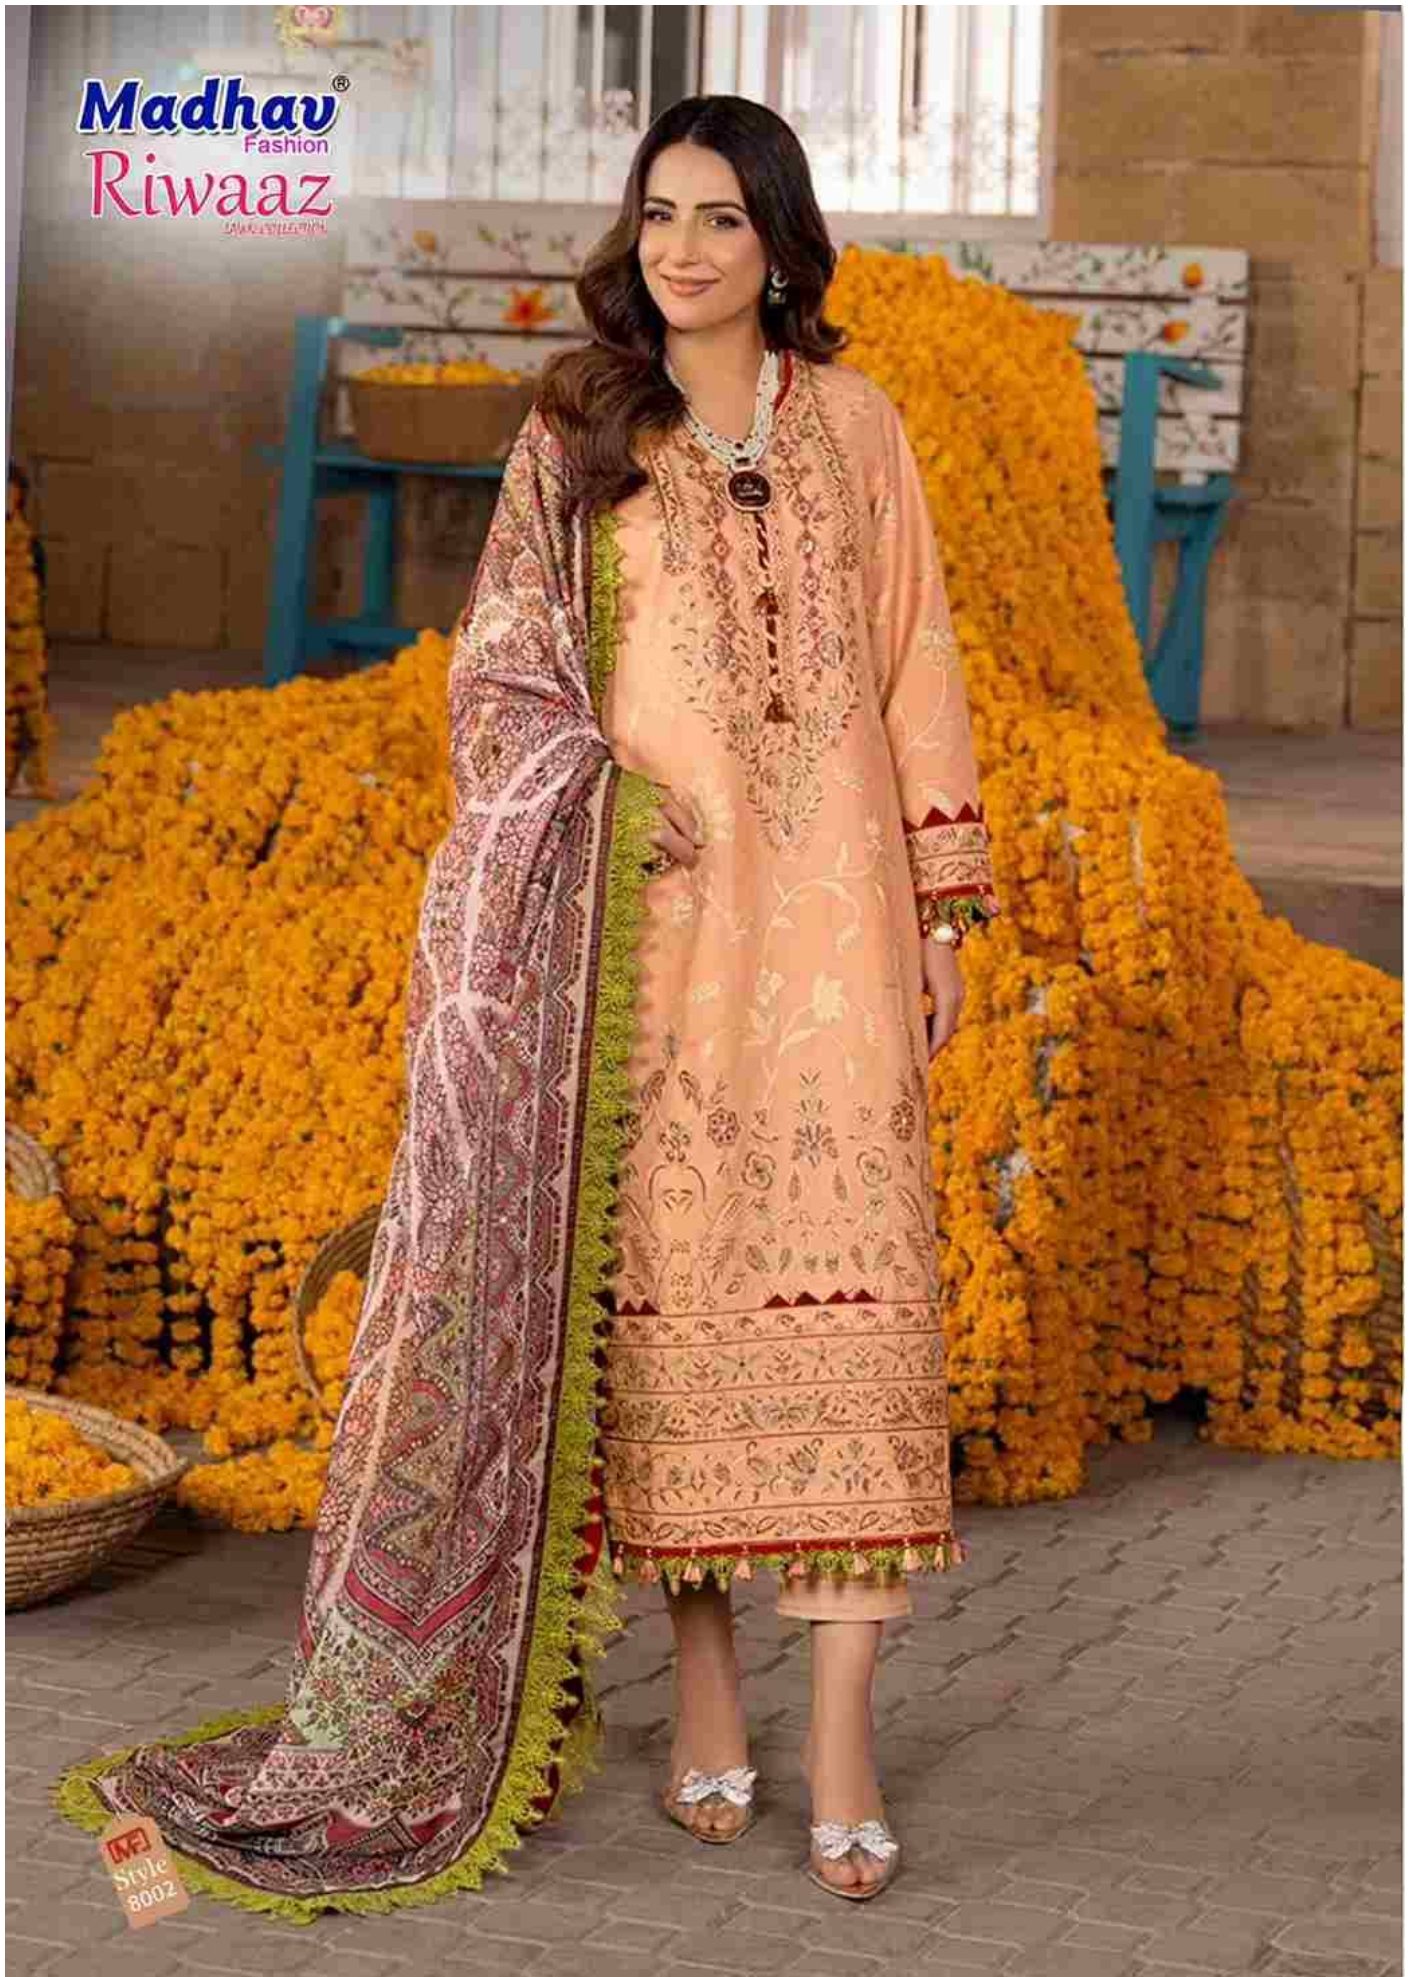

**Madhav**<sup>®</sup>  
Fashion

**Riwaaz**

LAWN COLLECTION Vol.08

**Madhav**<sup>®</sup>  
Fashion  
**Riwaaz**  
LAWN COLLECTION

Style  
8001

**Madhav**<sup>®</sup>  
Fashion  
**Riwaaz**  
SAVANA COLLECTION

WFI  
Style  
8002

**Madhav**<sup>®</sup>  
Fashion  
**Riwaaz**  
LAWN COLLECTION

ME  
Style  
8003

**Madhav**<sup>®</sup>  
Fashion  
**Riwaaz**  
LAWN COLLECTION

Style  
8004

**Madhav**<sup>®</sup>  
Fashion  
**Riwaaz**  
LAWN COLLECTION

Style.8006

<b><u>TOP</u></b>
Pure Lawn cotton - (2.40 MTR APX.)
<b><u>DUPATTA</u></b>
Mal-Mal cotton - (2.25 MTR APX.)
<b><u>BOTTOM</u></b>
Pure Lawn cotton - (2.00 MTR APX.)

**Madhav**<sup>®</sup>  
Fashion