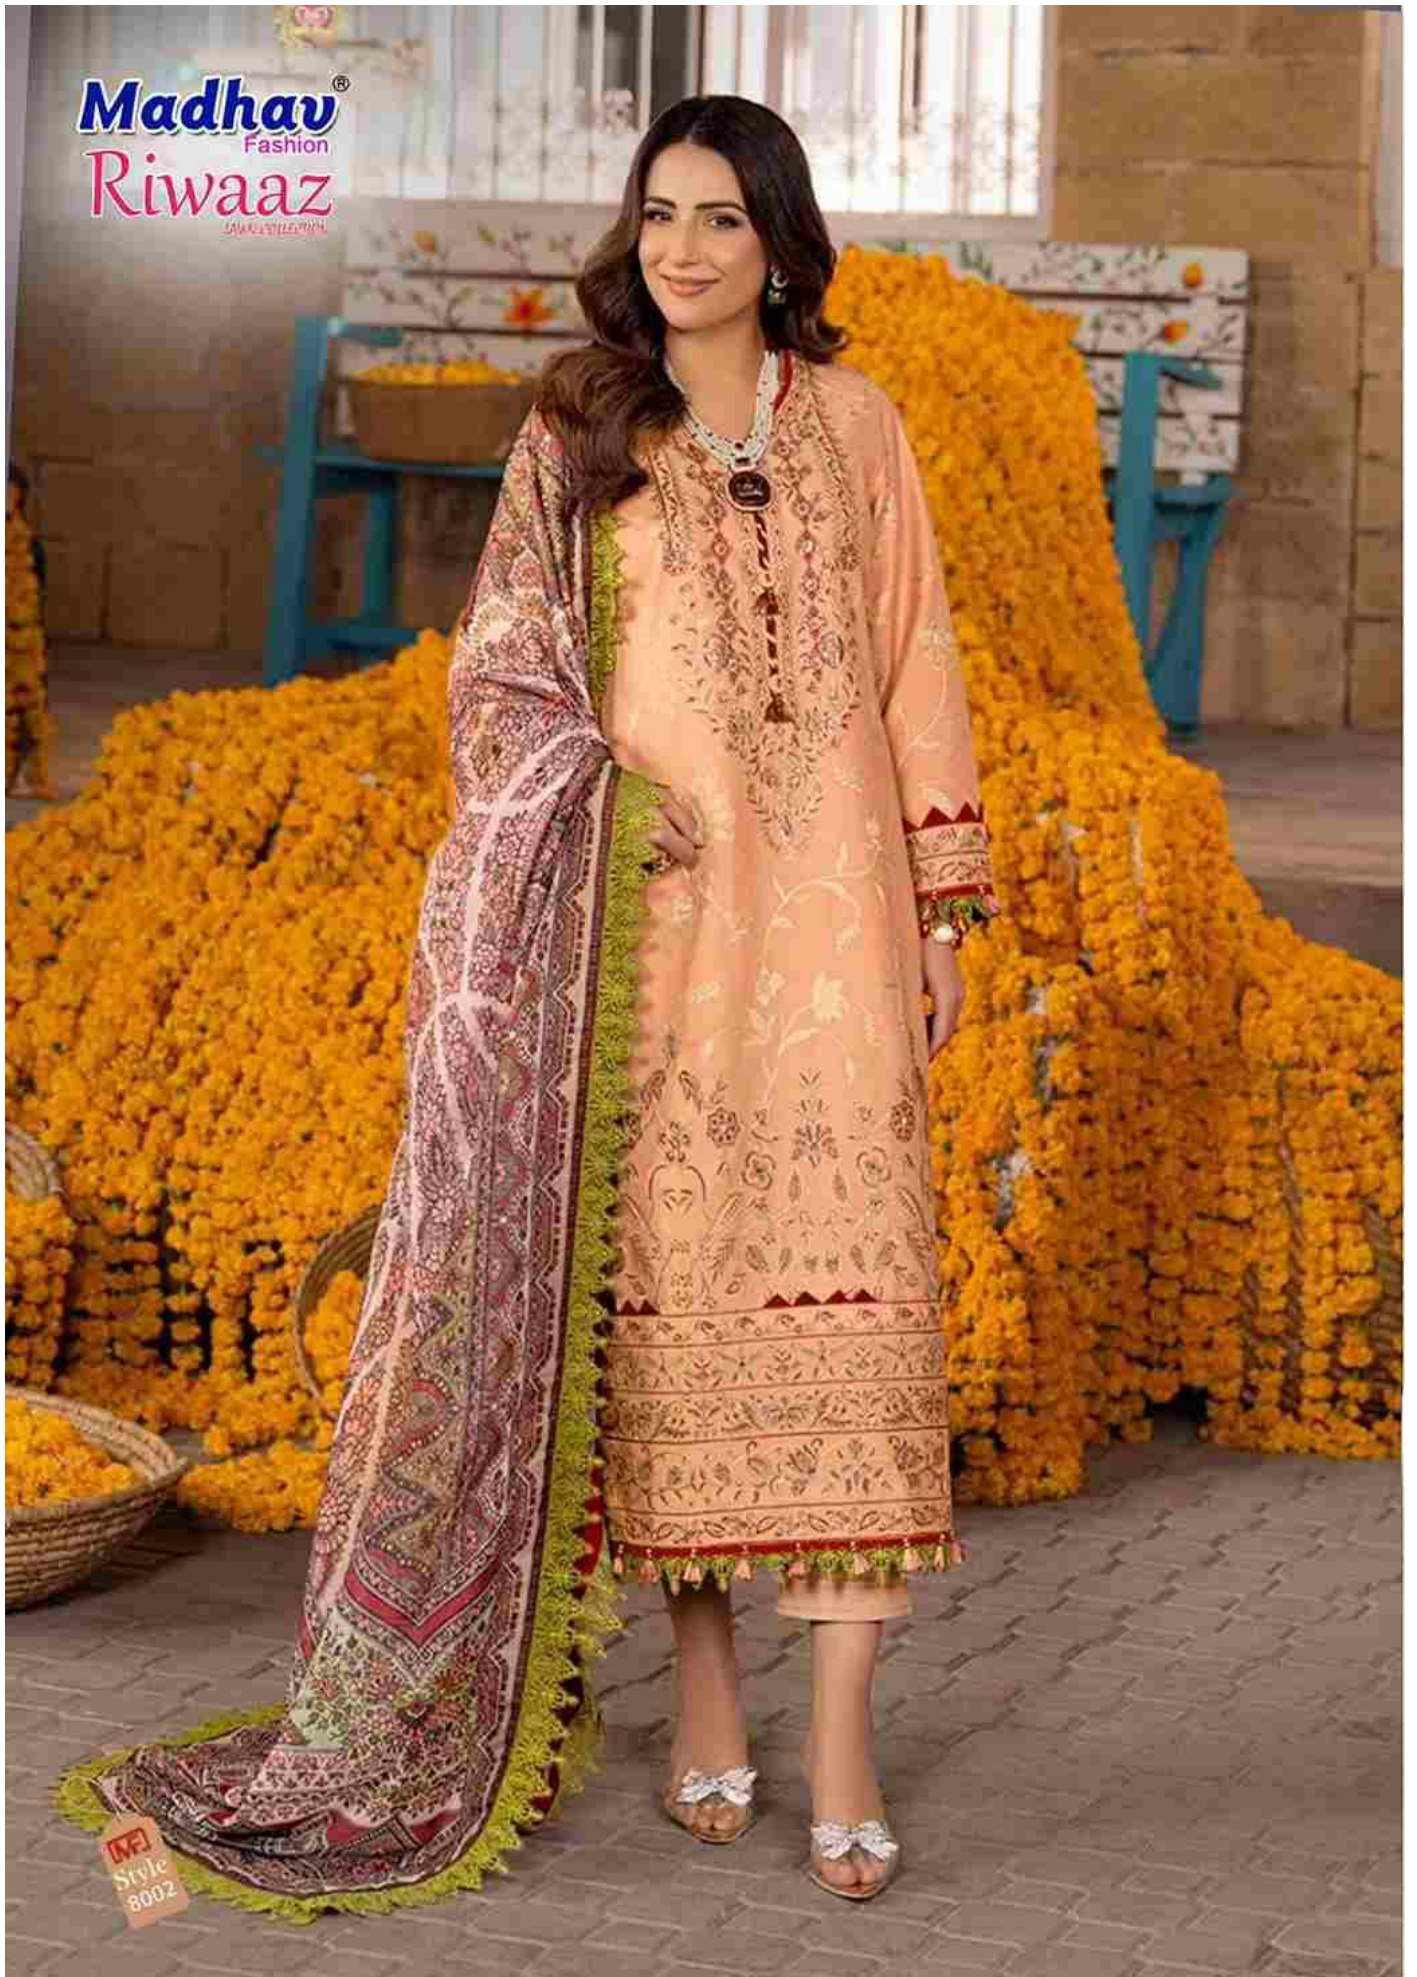

Madhav[®]
Fashion

Riwaaz

LAWN COLLECTION Vol.08

Madhav[®]
Fashion
Riwaaz
LAWN COLLECTION

Style
8001

Madhav[®]
Fashion
Riwaaz
SAVANA COLLECTION

MFI
Style
8002

Madhav[®]
Fashion
Riwaaz
LAWN COLLECTION

ME
Style
8003

Madhav[®]
Fashion
Riwaaz
LAWN COLLECTION

Style
8004

Madhav[®]
Fashion
Riwaaz
LAWN COLLECTION

MA
Style
8005

Madhav[®]
Fashion
Riwaaz
LAWNS COLLECTION

Style
8006

Style.8001

Style.8002

Style.8003

Style.8004

Style.8005

Style.8006

<u>TOP</u>
Pure Lawn cotton - (2.40 MTR APX.)
<u>DUPATTA</u>
Mal-Mal cotton - (2.25 MTR APX.)
<u>BOTTOM</u>
Pure Lawn cotton - (2.00 MTR APX.)

Madhav[®]
Fashion