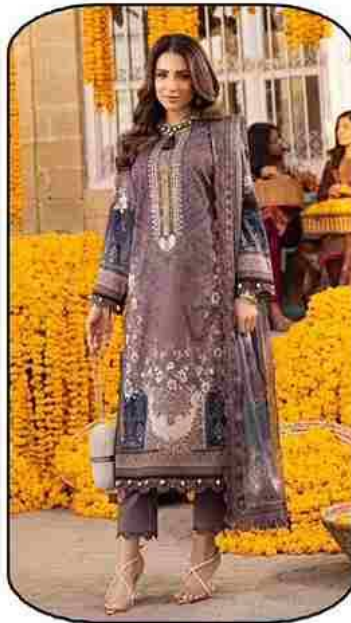

ME
Style
8003

Madhav[®]
Fashion
Riwaaz
LAWN COLLECTION

Style
8004

Madhav[®]
Fashion
Riwaaz
LAWN COLLECTION

MA
Style
8005

Madhav[®]
Fashion
Riwaaz
LAWNS COLLECTION

Style
8006

Style.8001

Style.8002

Style.8003

Style.8004

Style.8005

Style.8006

<u>TOP</u>
Pure Lawn cotton - (2.40 MTR APX.)
<u>DUPATTA</u>
Mal-Mal cotton - (2.25 MTR APX.)
<u>BOTTOM</u>
Pure Lawn cotton - (2.00 MTR APX.)

Madhav[®]
Fashion