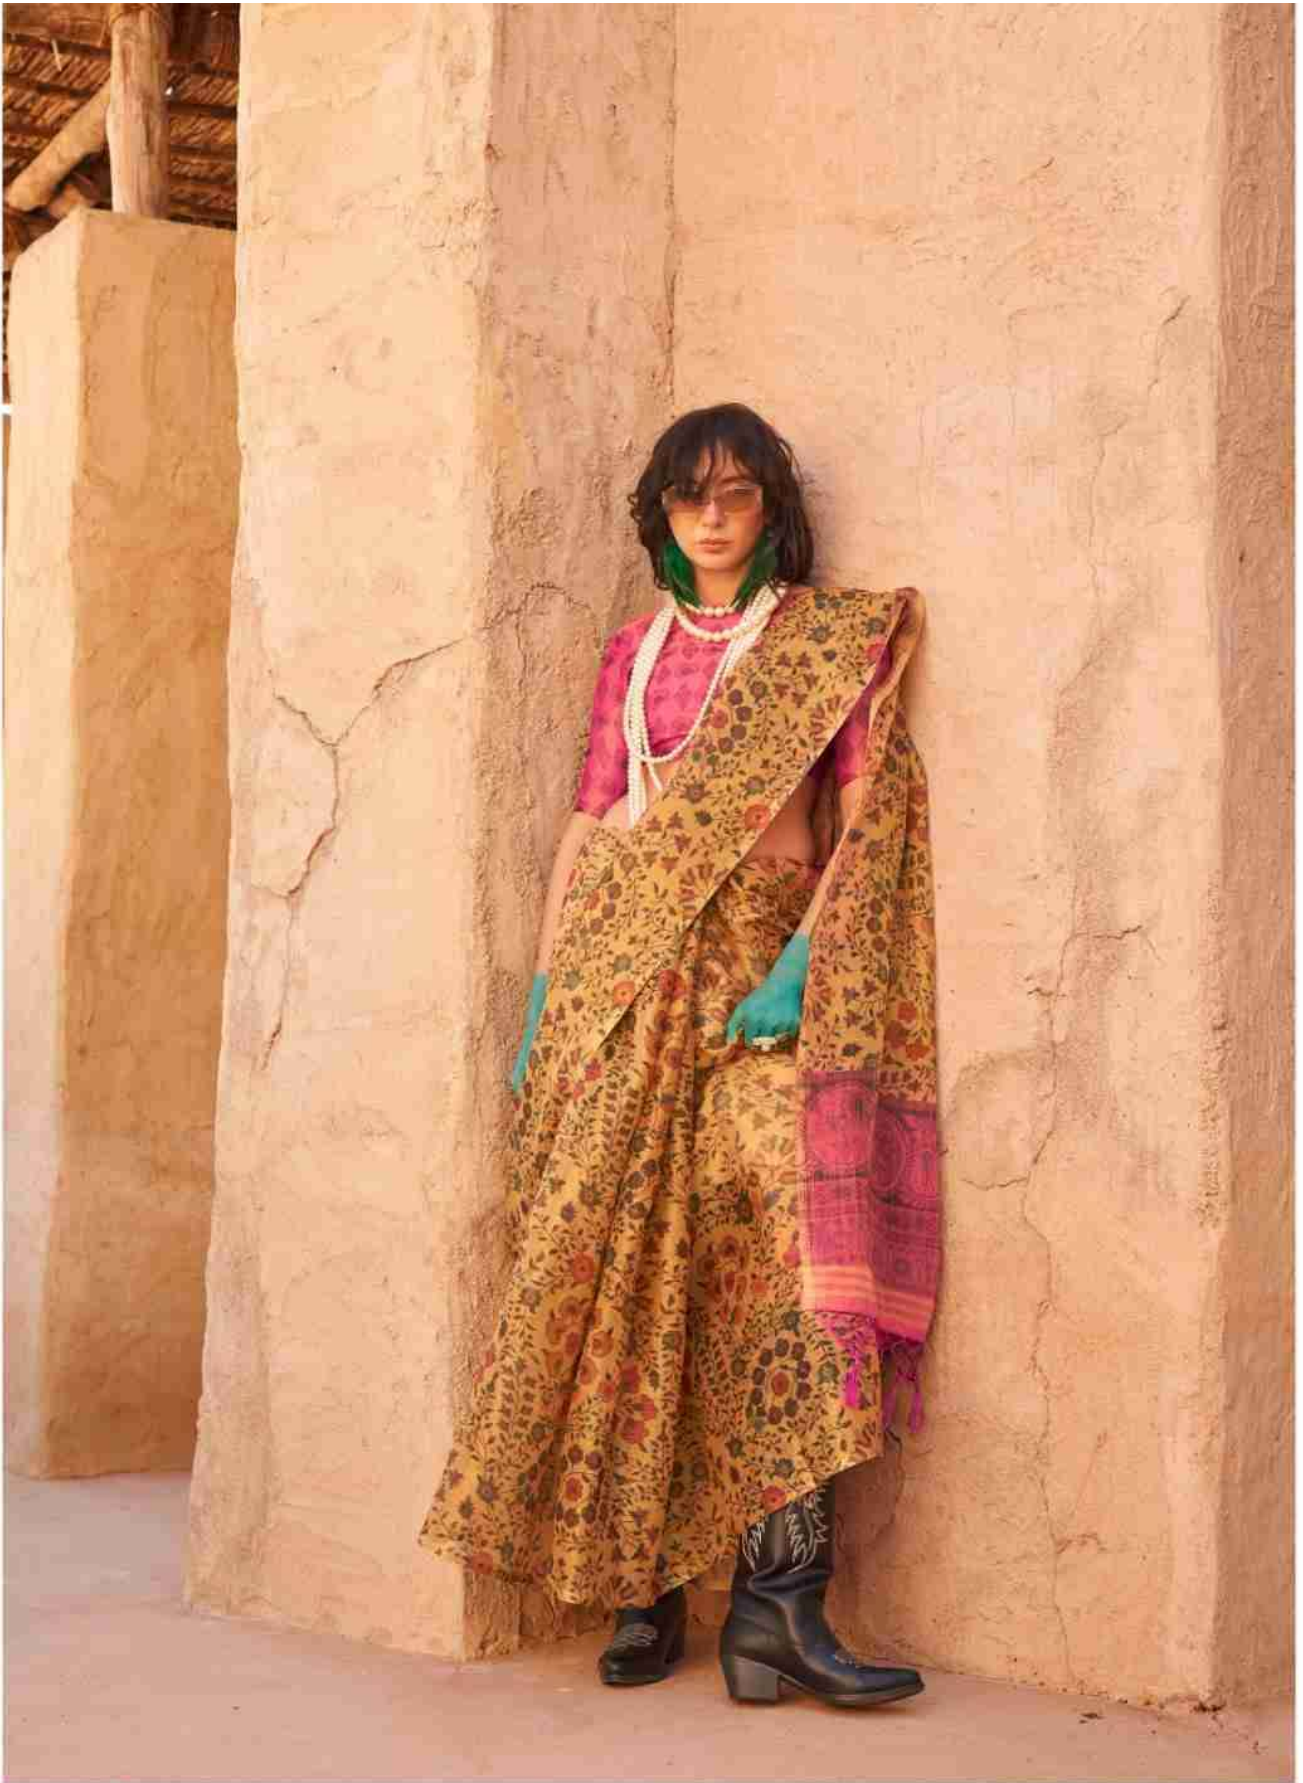

# KOMET

PRINTED ZARI TISSUE HANDLOOM WEAVING

373001

RAJTEX  *छापकाम*  
*Delux*

**KOMET**  
PRINTED ZARI TISSUE HANDLOOM WEAVING

373002

RAJTEX®  
छापकाम  
*Salayin*

**KOMET**  
PRINTED ZARI TISSUE HANDLOOM WEAVING