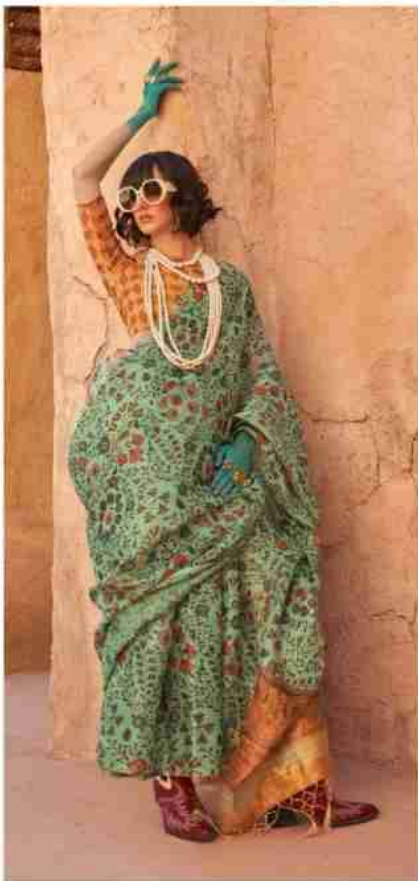

373005

RAJTEX®  
छापकाम  
*ambayin*

**KOMET**

PRINTED ZARI TISSUE HANDLOOM WEAVING

373006

373001

373002

373003