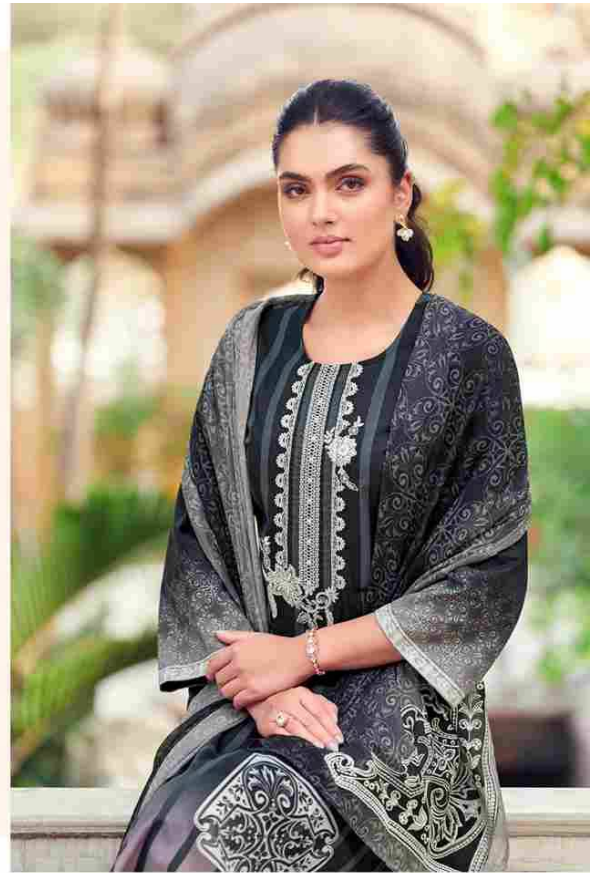

SITARA

SITARA
1934

SITARA
1949

SITARA
1959

1959

1934

1949

Sahiba®

DUPATTA - PURE COTTON DUPATTA DIGITAL PRINT WITH THREADLE WORK &
ORGENZA SILK EMBROIDERY BUTTA

{ RATE }
{ RS, 1695/- }

A SET OF 1 DESIGN x 3 COLORWAY

TOTAL SUITS = 03

Distributed by

◀ KSS
Syntex Private Limited