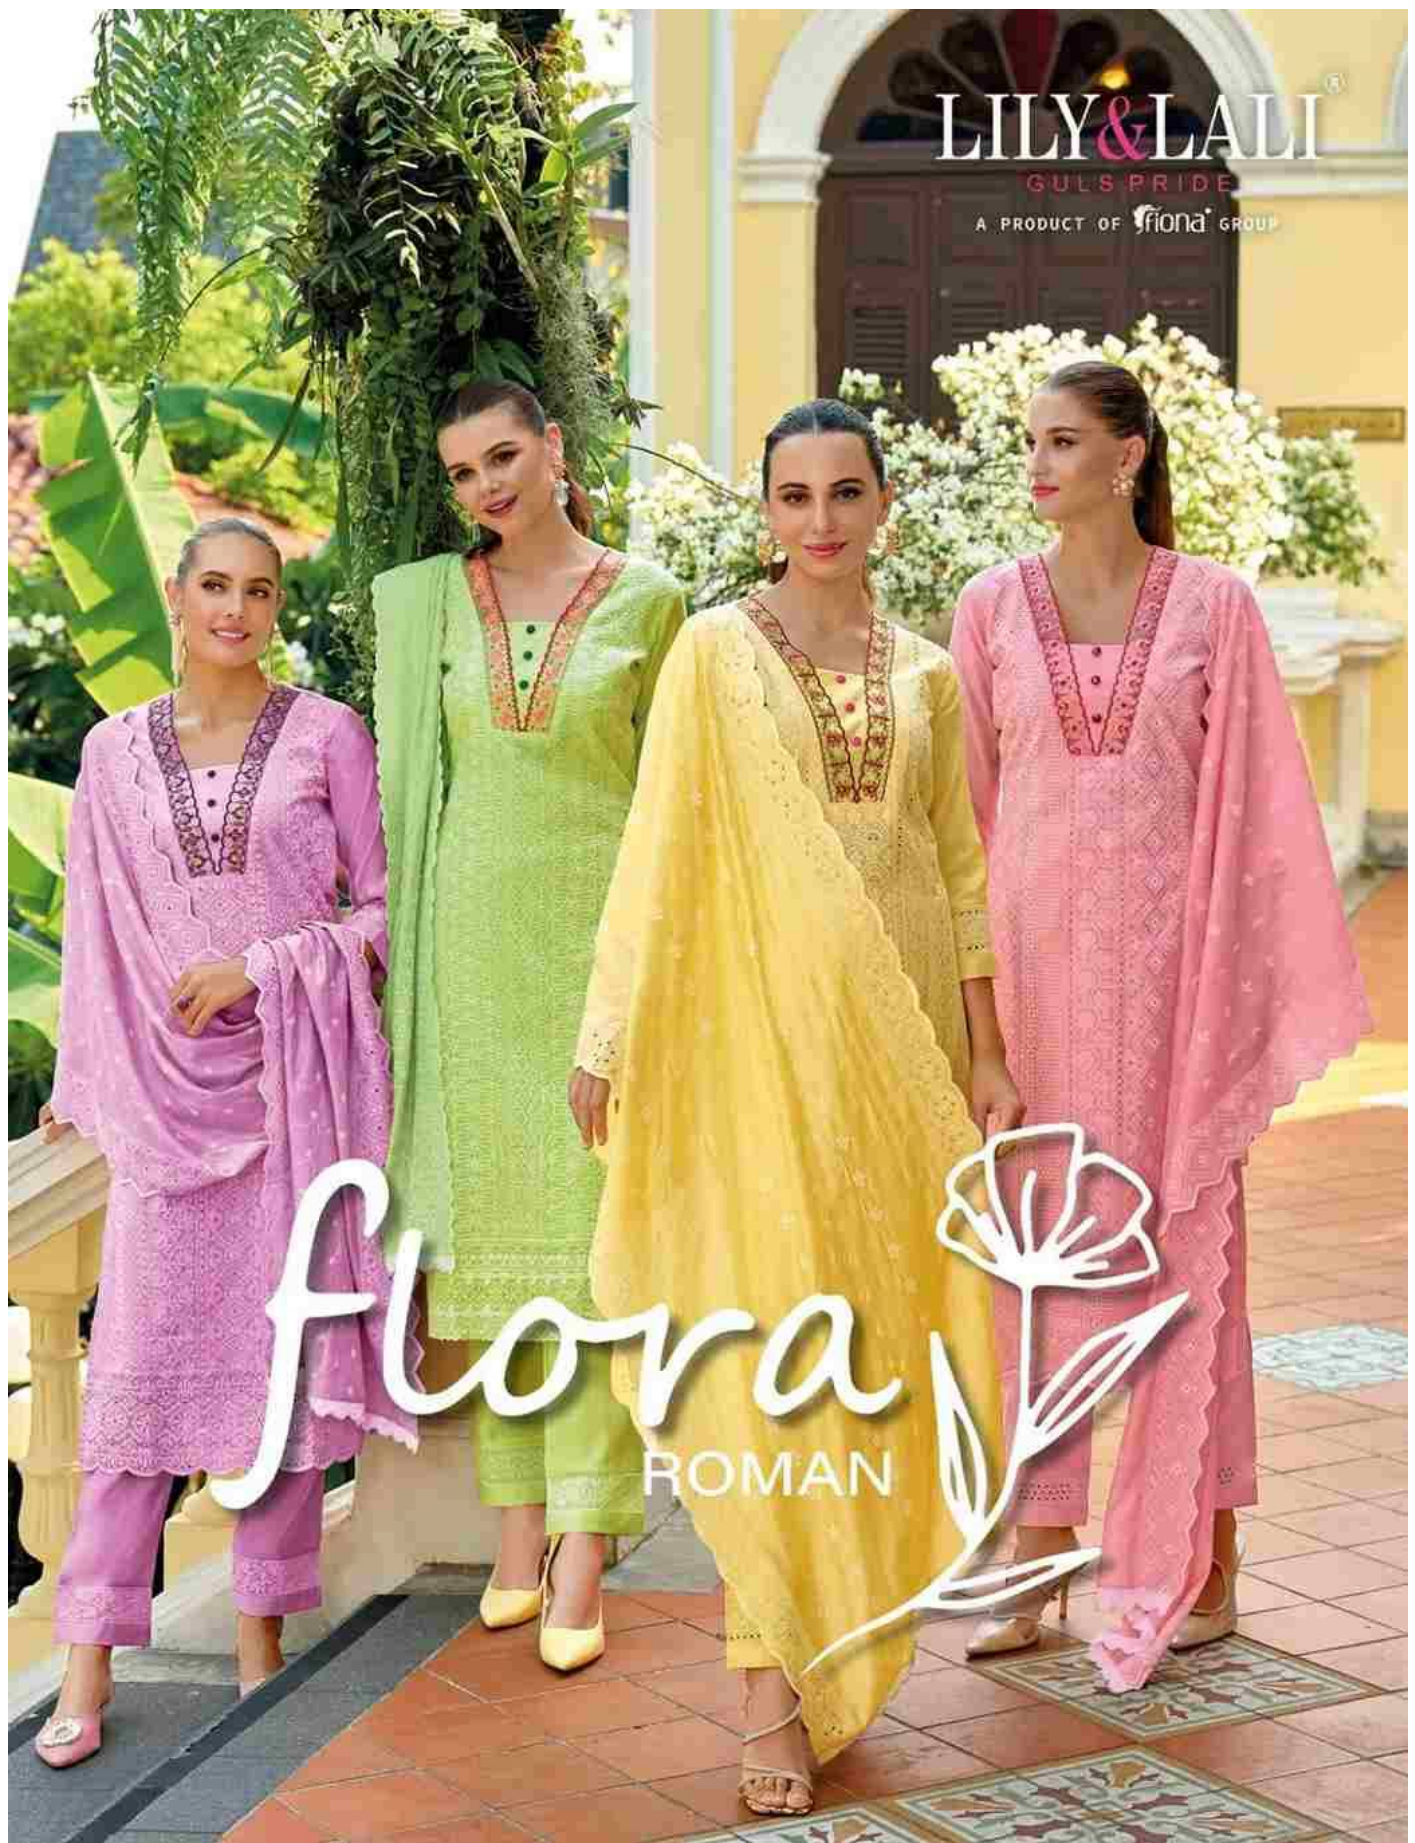

LILY & LALI®

GULS PRIDE

A PRODUCT OF fiona GROUP