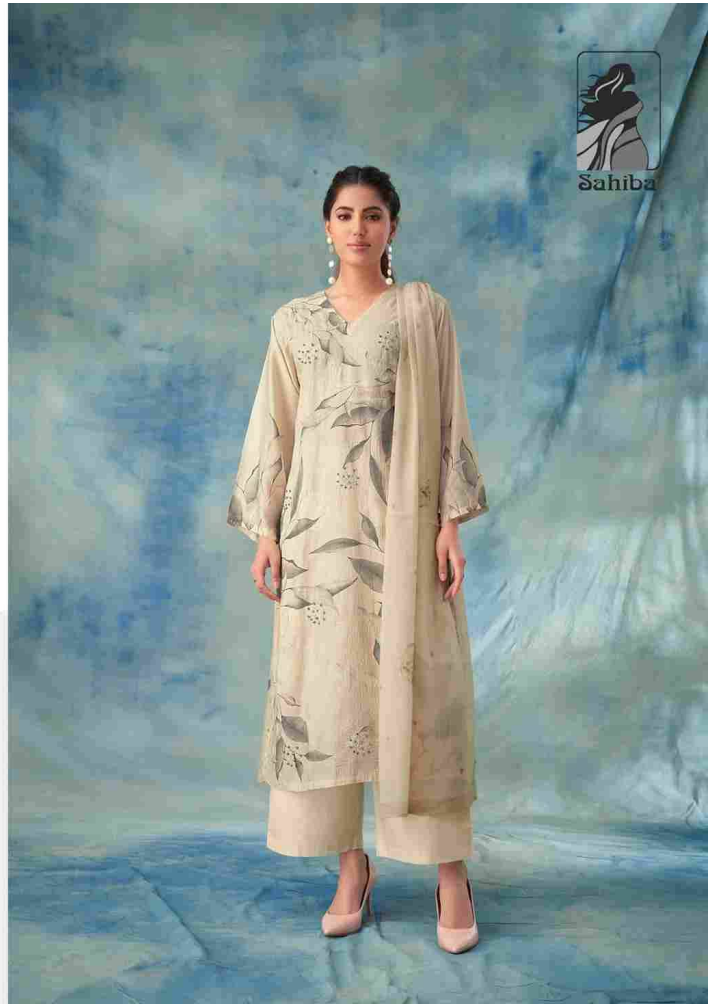

NAVYA

NAVYA
6730

NAVYA
6735

NAVYA
6775

6735

6730

6775

Sahiba®

BOTTOM - PURE COTTON LAWN

DUPATTA - PURE MUSLIN SILK DUPATTA DIGITAL PRINTED

RATE
{ RS, 2195/- }

A SET OF 1 DESIGN x 3 COLORWAY

TOTAL SUITS = 03

Distributed by

KSS
Syntex Private Limited