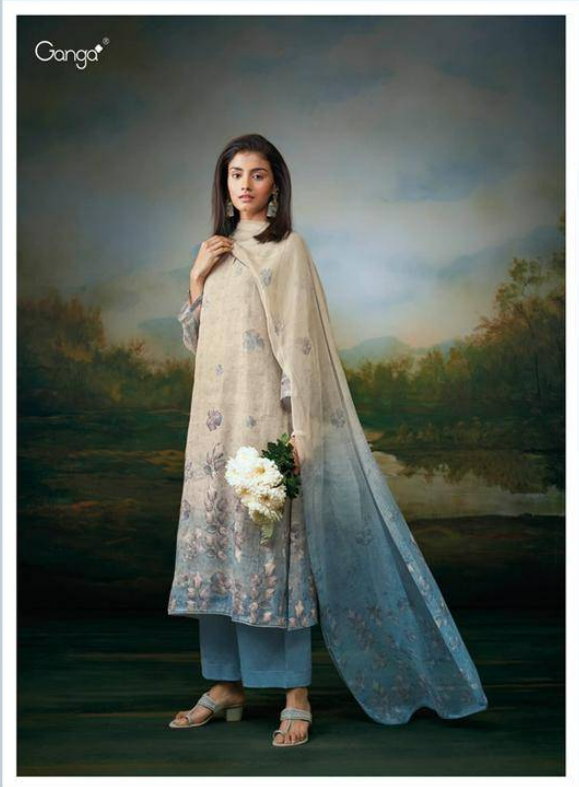

C1807

C1808

C1809

C1810

C1811

C1812

Ganga®

Harlett

PRODUCT NAME	<i>HERLETT</i>
D.NO.	C1807 TO C1812
DESCRIPTION	<p>TOP PREMIUM PURE LINEN PRINTED WITH EXTRA SLEEVE (3.20 CUT) WITH HAND EMBROIDERY, HAND WORK & COTTON LACE FOR DAMAN</p> <p>BOTTOM PREMIUM COTTON SOLID COLOUR</p> <p>DUPATTA PREMIUM BEMBERG CHIFFON PRINTED WITH FOUR SIDE READY LACE</p>
HSN CODE	520851
WHOLESALE PRICE	2815/- EACH+GST(EXTRA)