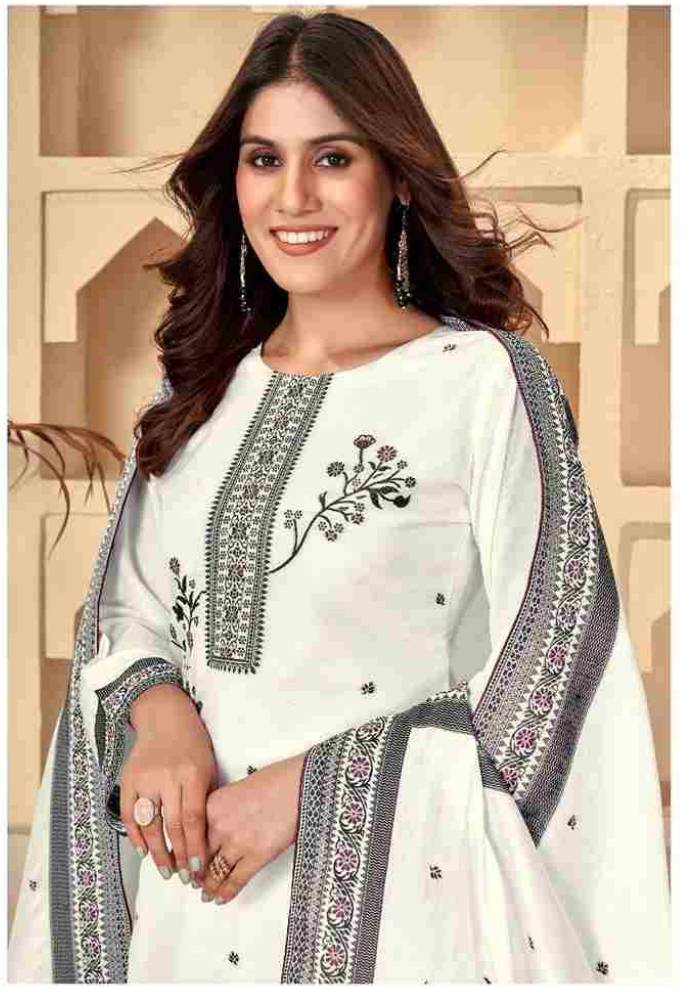

NARI

# RIWAZ

समर कूल-SUMMER COOL

VOL - 2

88001  
+--+--+

88002  
+--+--+

88003  
+--+--+

88004  
+--+--+

Presenting To You Our New Catalogue

# RIWAZ

समर कूल-SUMMER COOL  
VOL.-2

**-: TOP :-**

PURE VISCOUS SUMMER MUSLIN  
JACARD WITH WEAVING THREAD

**-: BOTTOM :-**

PURE VISCOUS REYON

**-: DUPATTA :-**

PURE VISCOUS WEAVING  
MUSLIN DUPATTA