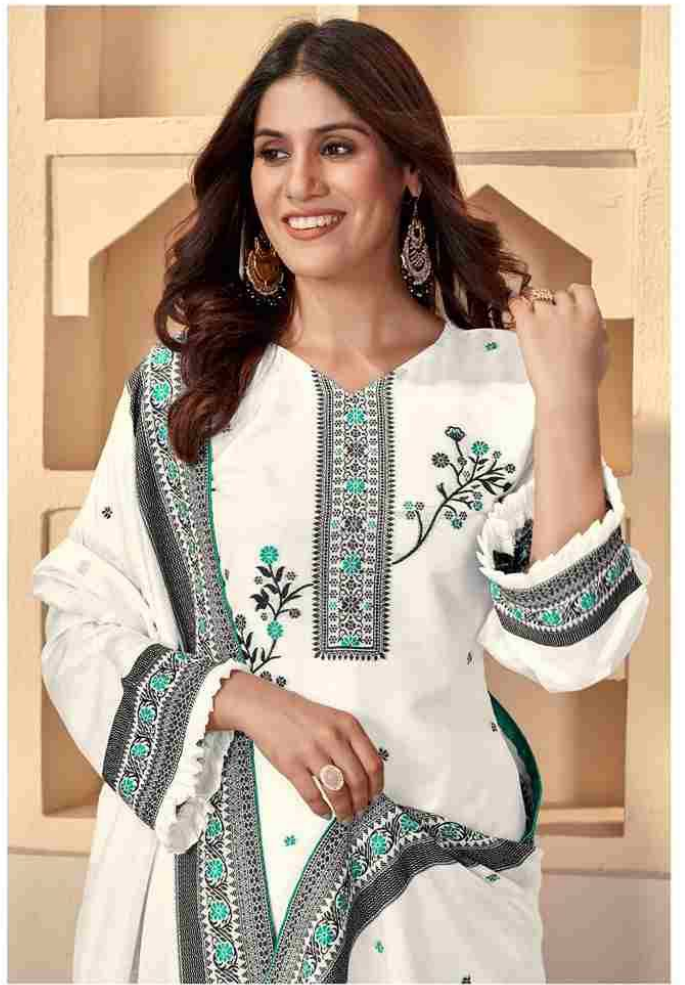

# RIWAZ

समर कूल-SUMMER COOL

VOL - 2

88001  
+--+--+

88002  
+--+--+

88003  
+--+--+

88004  
+--+--+

Presenting To You Our New Catalogue

# RIWAZ

समर कूल-SUMMER COOL  
VOL.-2

**-: TOP :-**

PURE VISCOUS SUMMER MUSLIN  
JACARD WITH WEAVING THREAD

**-: BOTTOM :-**

PURE VISCOUS REYON

**-: DUPATTA :-**

PURE VISCOUS WEAVING  
MUSLIN DUPATTA