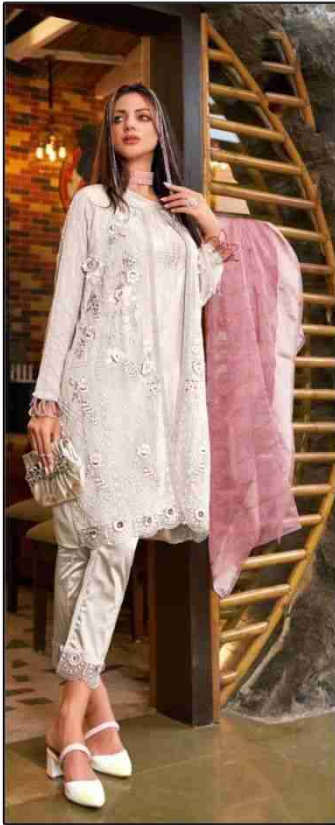

LAIBA
AM VOL-315

LAIBA
AM VOL-315

LAIBA
AM VOL-315

LAIBA

AM VOL-315

LAIBA
AM VOL-315

VOL-315

FABRICS DETAILS

TOP:-PURE GEORGETTE

BOTTOM:-PURE COTTON SARTIN STREACHABLE

SIZE:-XL

CARE INSTRUCTIONS

DRY CLEAN RECOMMENDED
DO NOT USE ANY TYPE OF BLEACH OR STAIN REMOVING CHEMICALS
WASH & SOAK COLORED & WHITE FABRICS SEPARATELY
DO NOT OVER EXPOSE DAMP FABRIC TO STRONG SUNLIGHT
IRON AT MODERATE TEMPERATURE