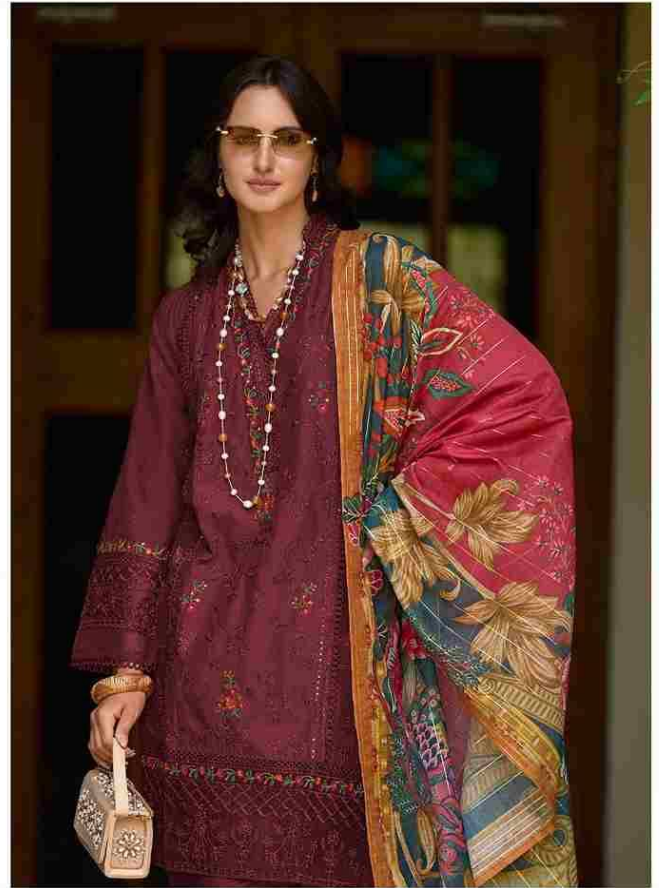

**READY MADE
COLLECTION**

R -1286 B

CARE INSTRUCTIONS

- DO NOT USE ANY TYPE OF BLEACH OR STAIN REMOVING CHEMICALS
- DO NOT OVER EXPOSE DAMP FABRIC TO STRONG SUNLIGHT
- IRON AT MODERATE TEMPERATURE

READY MADE
COLLECTION