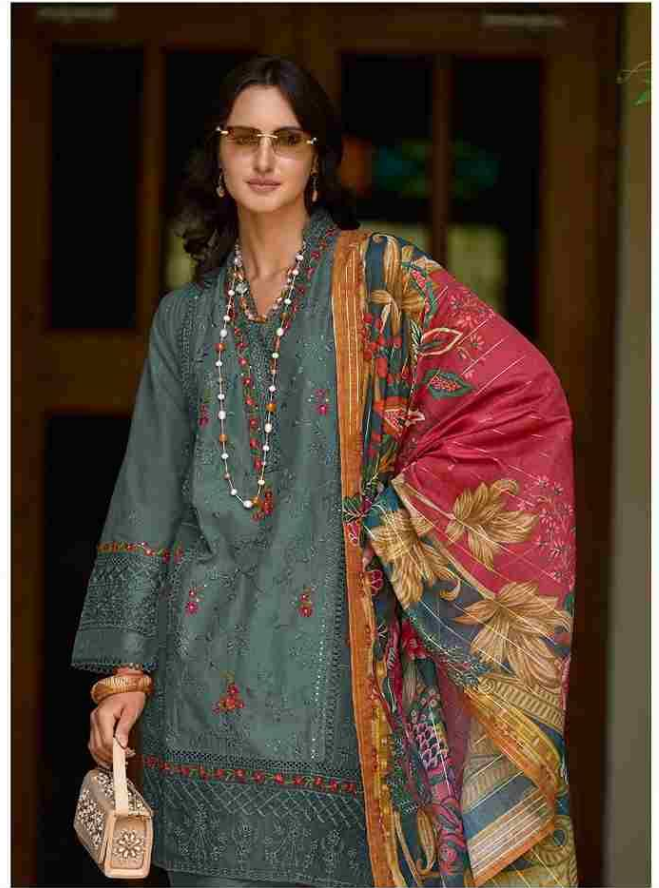

READY MADE
COLLECTION