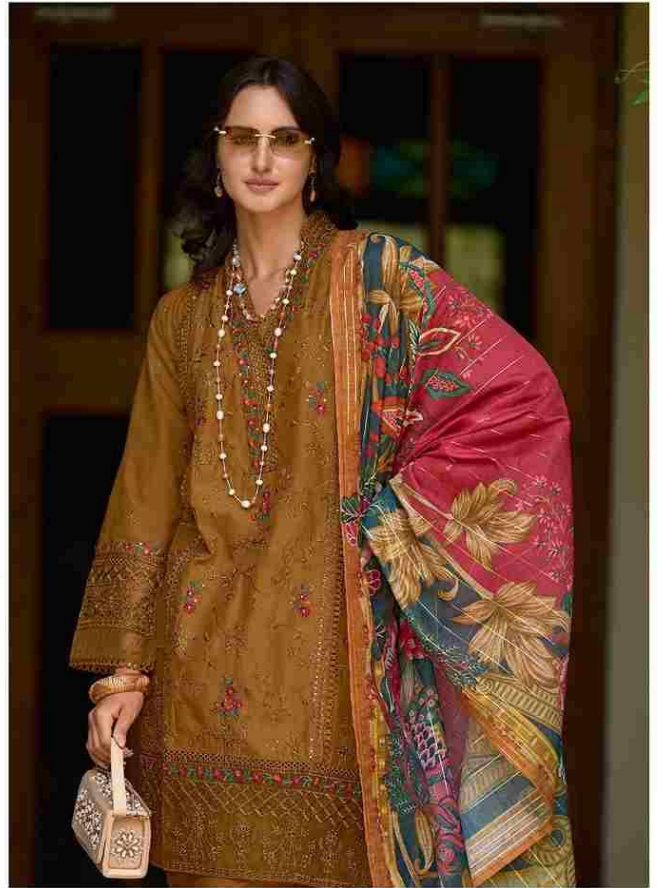

**READY MADE
COLLECTION**

R -1286 B

CARE INSTRUCTIONS

- DO NOT USE ANY TYPE OF BLEACH OR STAIN REMOVING CHEMICALS
- DO NOT OVER EXPOSE DAMP FABRIC TO STRONG SUNLIGHT
- IRON AT MODERATE TEMPERATURE

READY MADE
COLLECTION