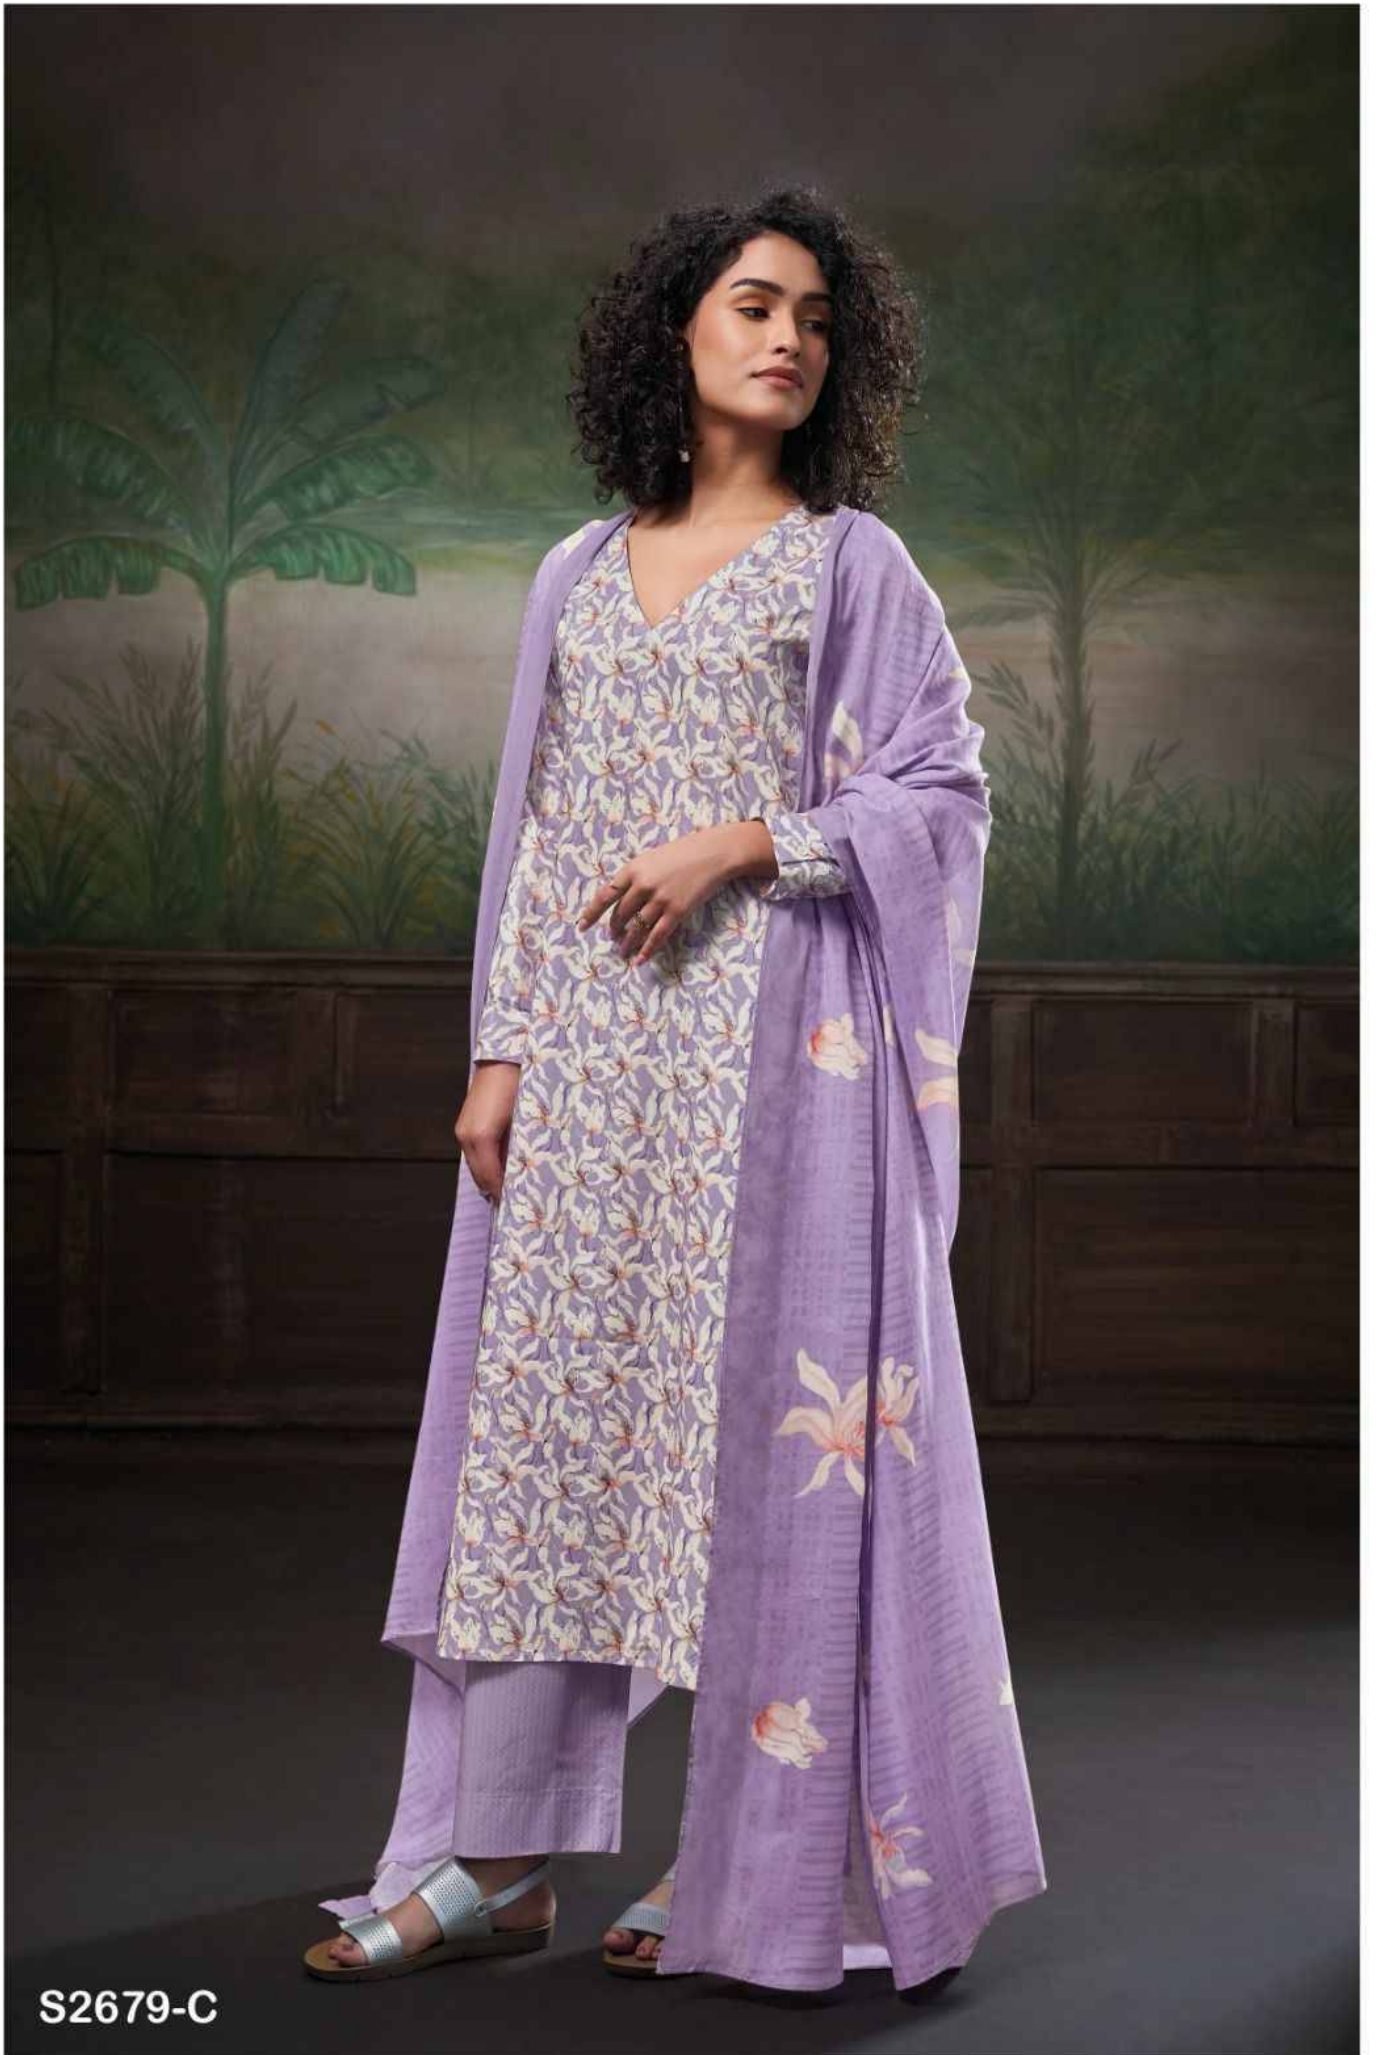

Ganga®

Diti

S2679

S2679-A

S2679-B

S2679-C

S2679-D

S2679-A

S2679-B

S2679-C

S2679-D

Ganga®  
Diti  
S2679- A/B/C/D

S2679-B

PRODUCT NAME	<b><i>DITI</i></b>
D.NO.	S2679
DESCRIPTION	<b>TOP</b> PREMIUM COTTON PRINTED  <b>BOTTOM</b> PREMIUM COTTON PRINTED  <b>DUPATTA</b> FINEST COTTON MAL PRINTED
HSN CODE	<b>520851</b>
WHOLESALE PRICE	<b>1060/- EACH+GST(EXTRA)</b>