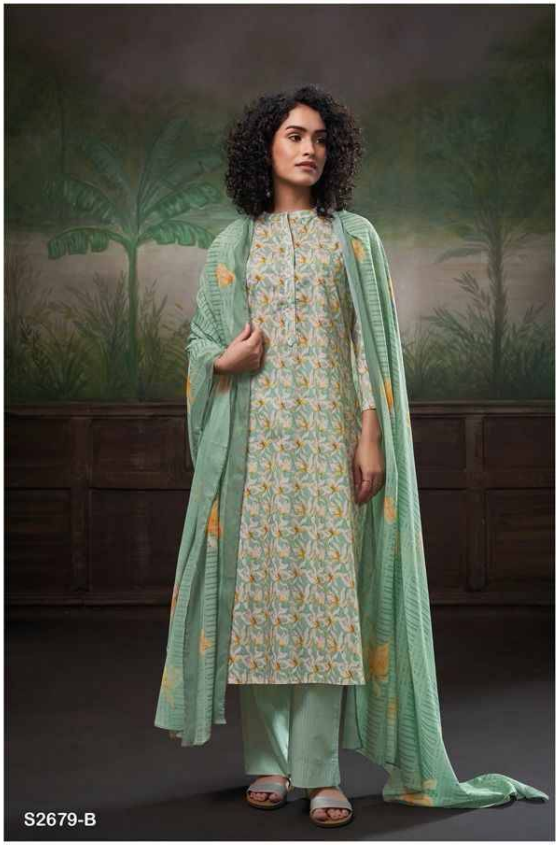

Ganga®

Diti

S2679

S2679-A

S2679-B

S2679-C

S2679-D

S2679-A

S2679-B

S2679-C

S2679-D

Ganga®  
Diti  
S2679- A/B/C/D

S2679-B

PRODUCT NAME	<b><i>DITI</i></b>
D.NO.	S2679
DESCRIPTION	<b>TOP</b> PREMIUM COTTON PRINTED  <b>BOTTOM</b> PREMIUM COTTON PRINTED  <b>DUPATTA</b> FINEST COTTON MAL PRINTED
HSN CODE	<b>520851</b>
WHOLESALE PRICE	<b>1060/- EACH+GST(EXTRA)</b>