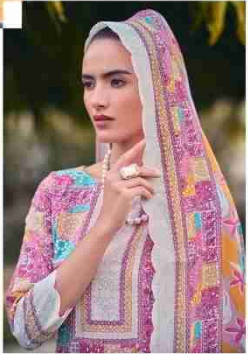

 *Zulfat*[®]
Designer Suits

HAKOBA

Zulfat®
Dressy Wear

D.NO | 550-001

 **Zulfat**
DESIGNER

D.NO | 550-002

D.NO | 550-003

 **Zulfat**[®]
DESIGNER