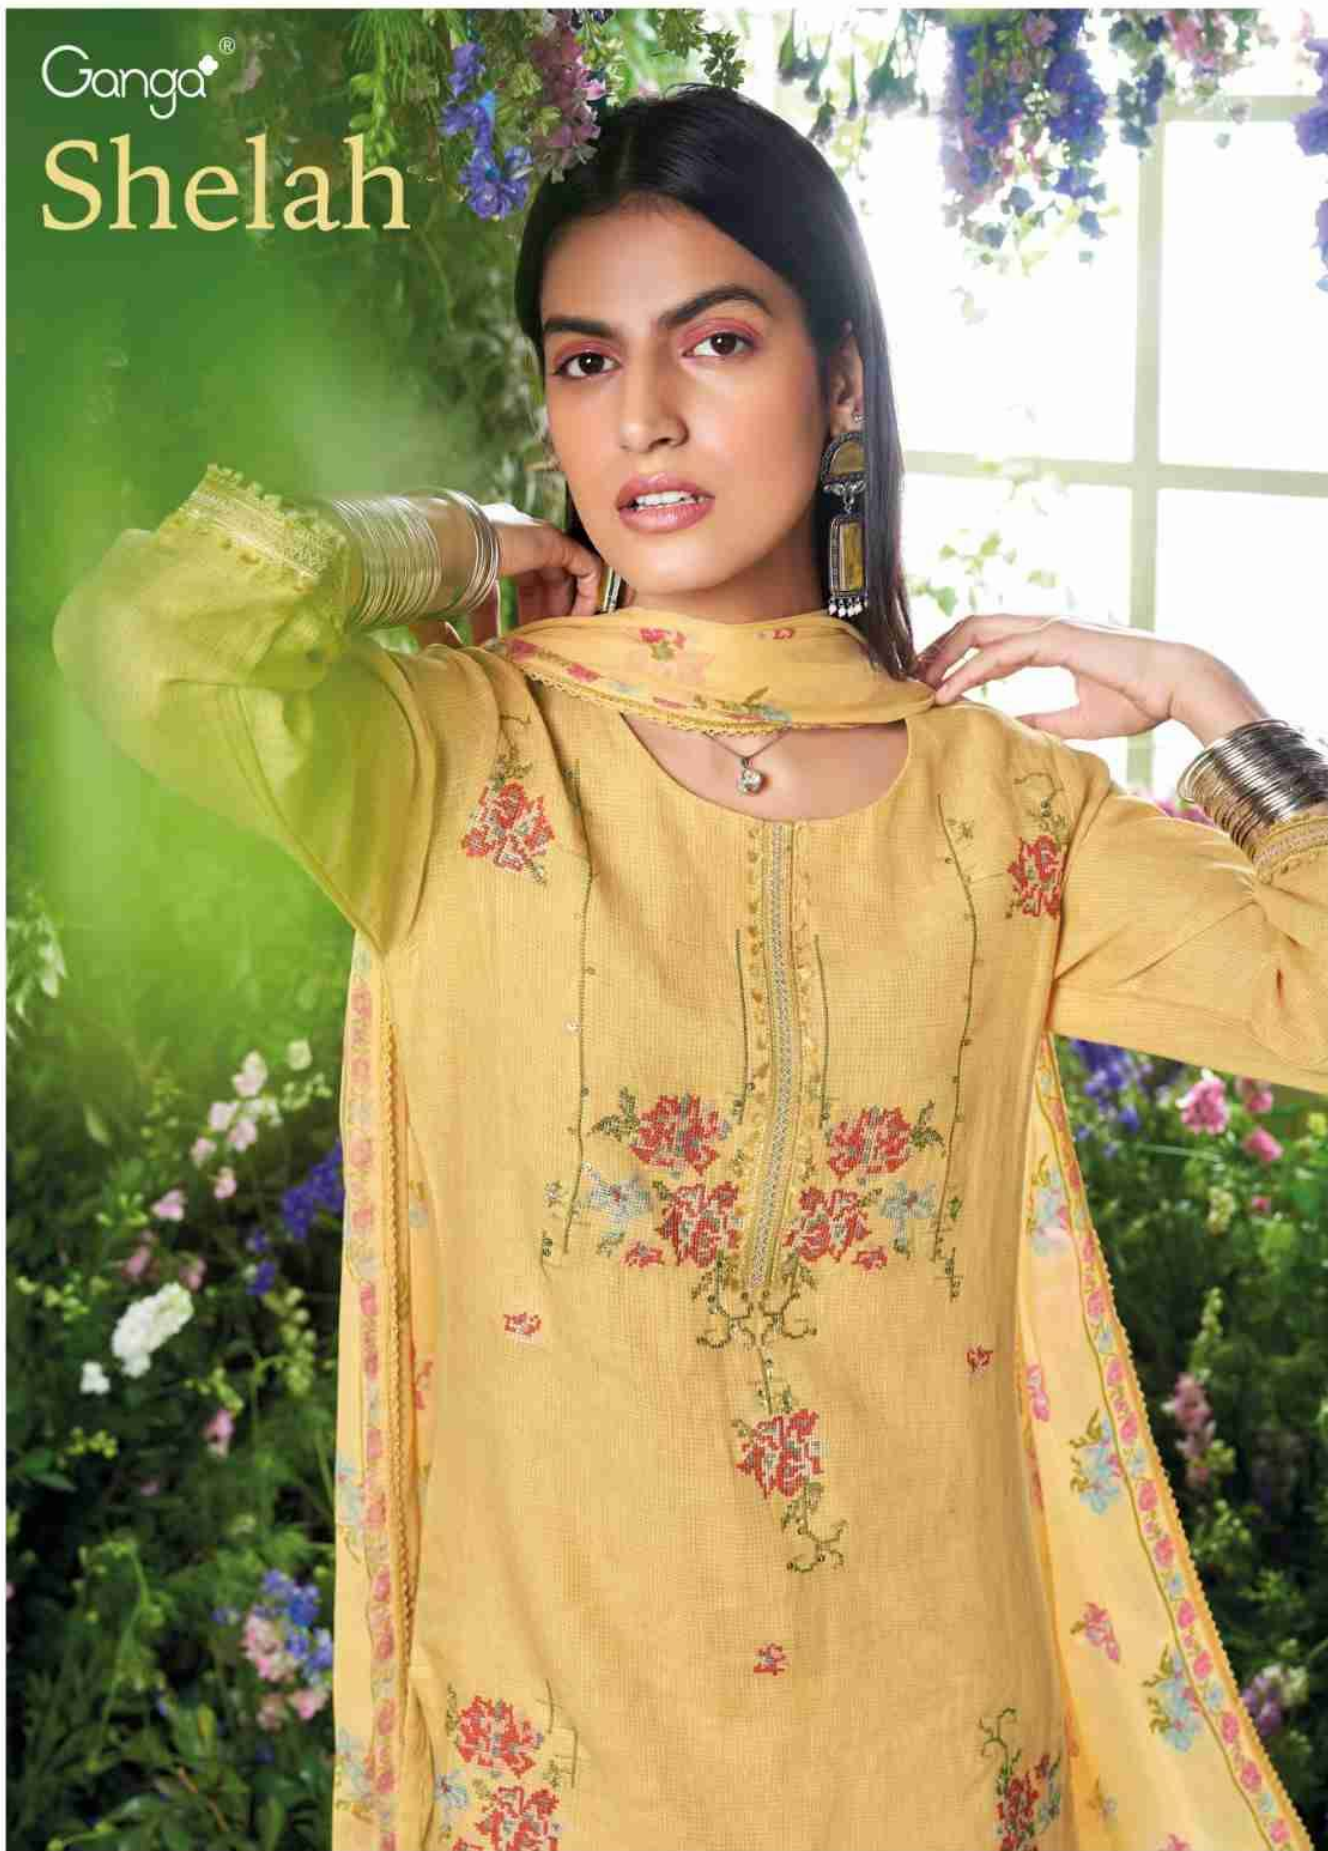

Ganga®

Shelah

C1777

C1778

C1779

C1780

C1781

C1782

Ganga®
Shelah

PRODUCT NAME	<i>SHELAH</i>
D.NO.	C1777 TO C1782
DESCRIPTION	<p>TOP PREMIUM PURE LINEN SOLID COLOR WITH EMBROIDERY, HAND WORK AND FANCY LACE FOR DAMAN AND SLEEVE</p> <p>BOTTOM PREMIUM COTTON SOLID COLOUR</p> <p>DUPATTA PURE CHIFFON PRINTED WITH FOUR SIDE LACE</p>
HSN CODE	520831
WHOLESALE PRICE	2430/- EACH+GST(EXTRA)