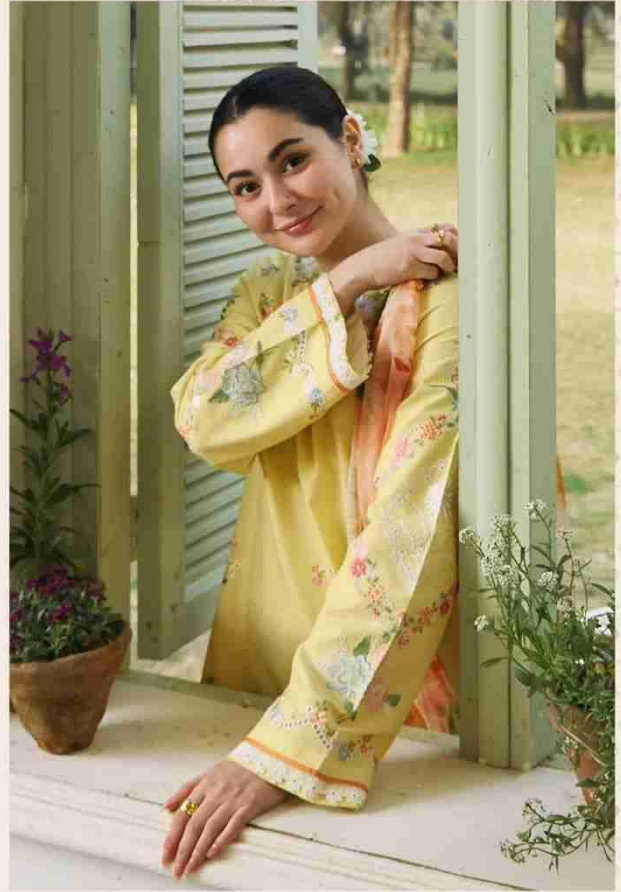

R-1297 B

READY MADE
COLLECTION

CARE INSTRUCTIONS

- DO NOT USE ANY TYPE OF BLEACH OR STAIN REMOVING CHEMICALS
- DO NOT OVER EXPOSE DAMP FABRIC TO STRONG SUNLIGHT
- IRON AT MODERATE TEMPERATURE

R-1297 A

READY MADE
COLLECTION