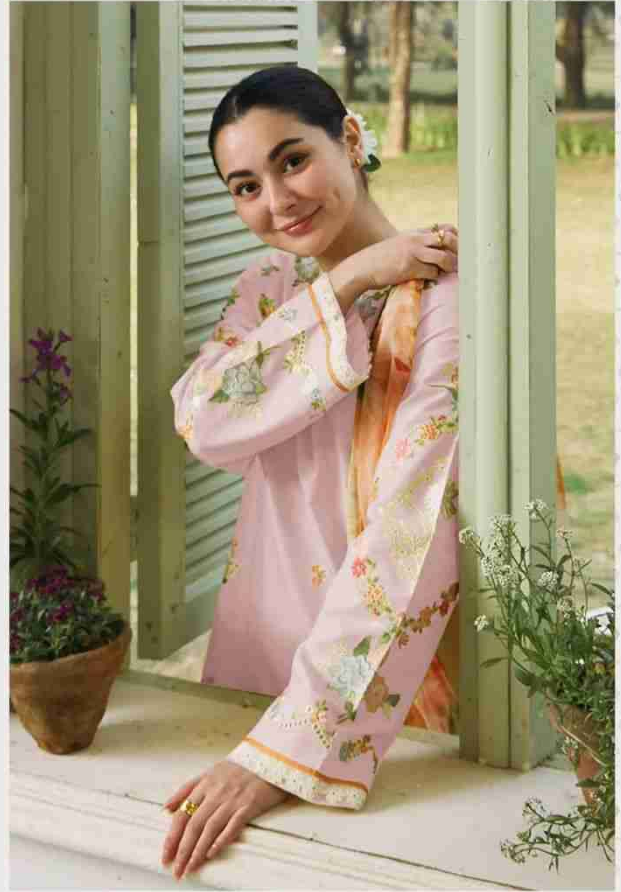

R-1297 C

READY MADE
COLLECTION

CARE INSTRUCTIONS

- DO NOT USE ANY TYPE OF BLEACH OR STAIN REMOVING CHEMICALS
- DO NOT OVER EXPOSE DAMP FABRIC TO STRONG SUNLIGHT
- IRON AT MODERATE TEMPERATURE