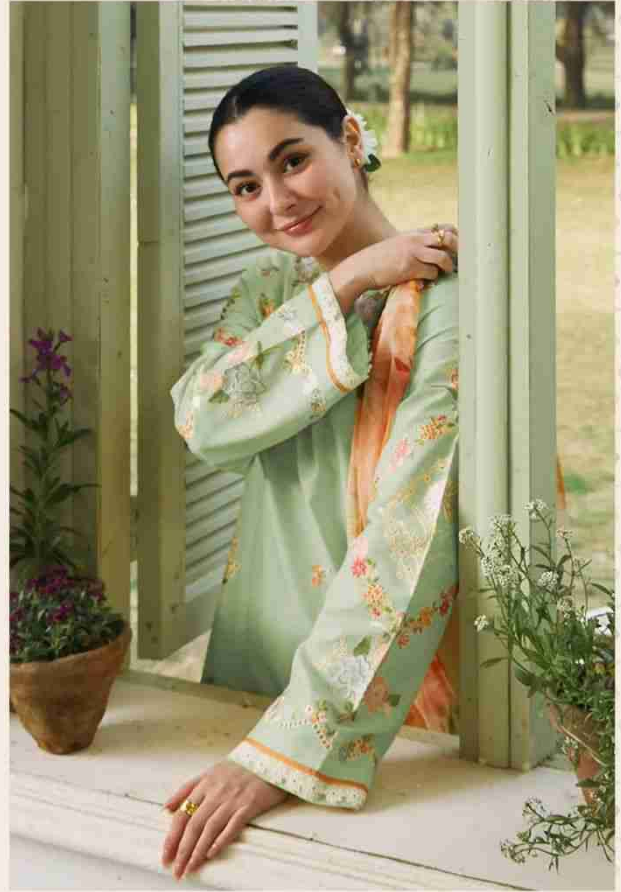

R-1297 B

READY MADE
COLLECTION

CARE INSTRUCTIONS

- DO NOT USE ANY TYPE OF BLEACH OR STAIN REMOVING CHEMICALS
- DO NOT OVER EXPOSE DAMP FABRIC TO STRONG SUNLIGHT
- IRON AT MODERATE TEMPERATURE