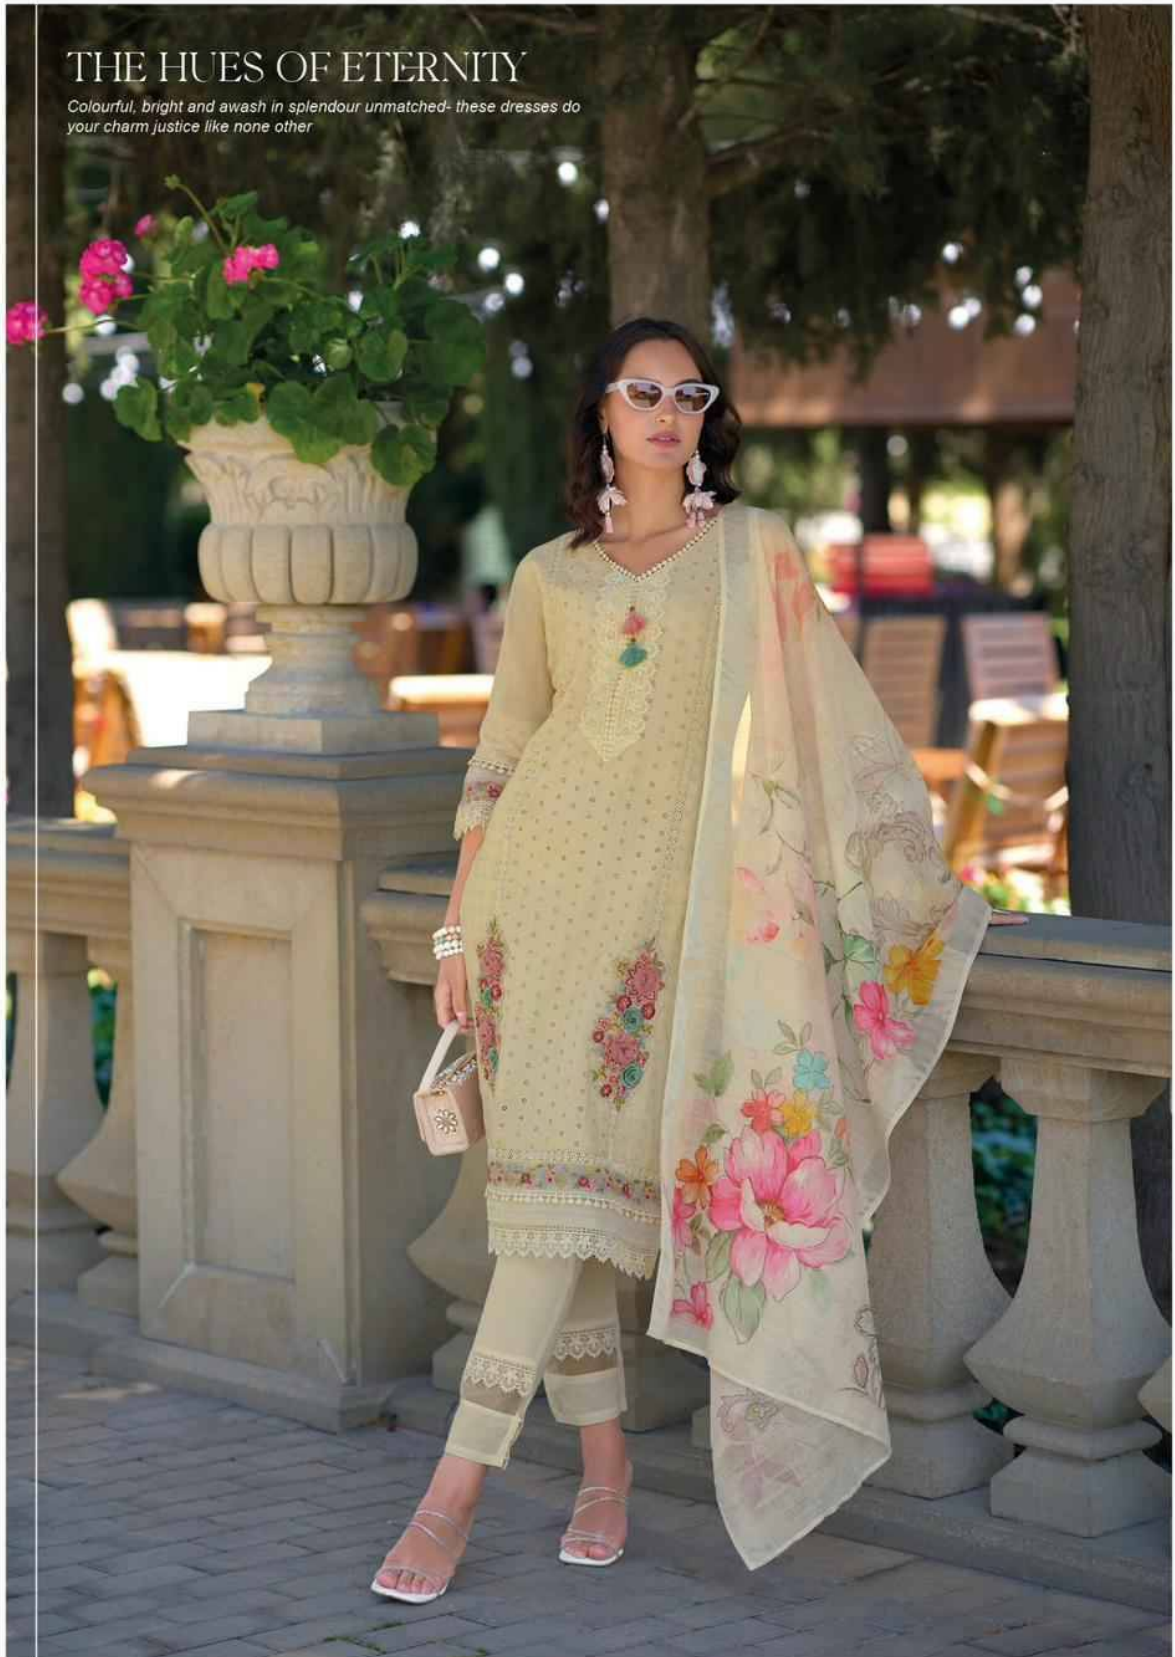

KAILEE
fashion
FOR MODERN WOMEN

SAJDA

THE HUES OF ETERNITY

Colourful, bright and awash in splendour unmatched- these dresses do your charm justice like none other

42671

KAILEE

WOMEN'S WEAR

42672