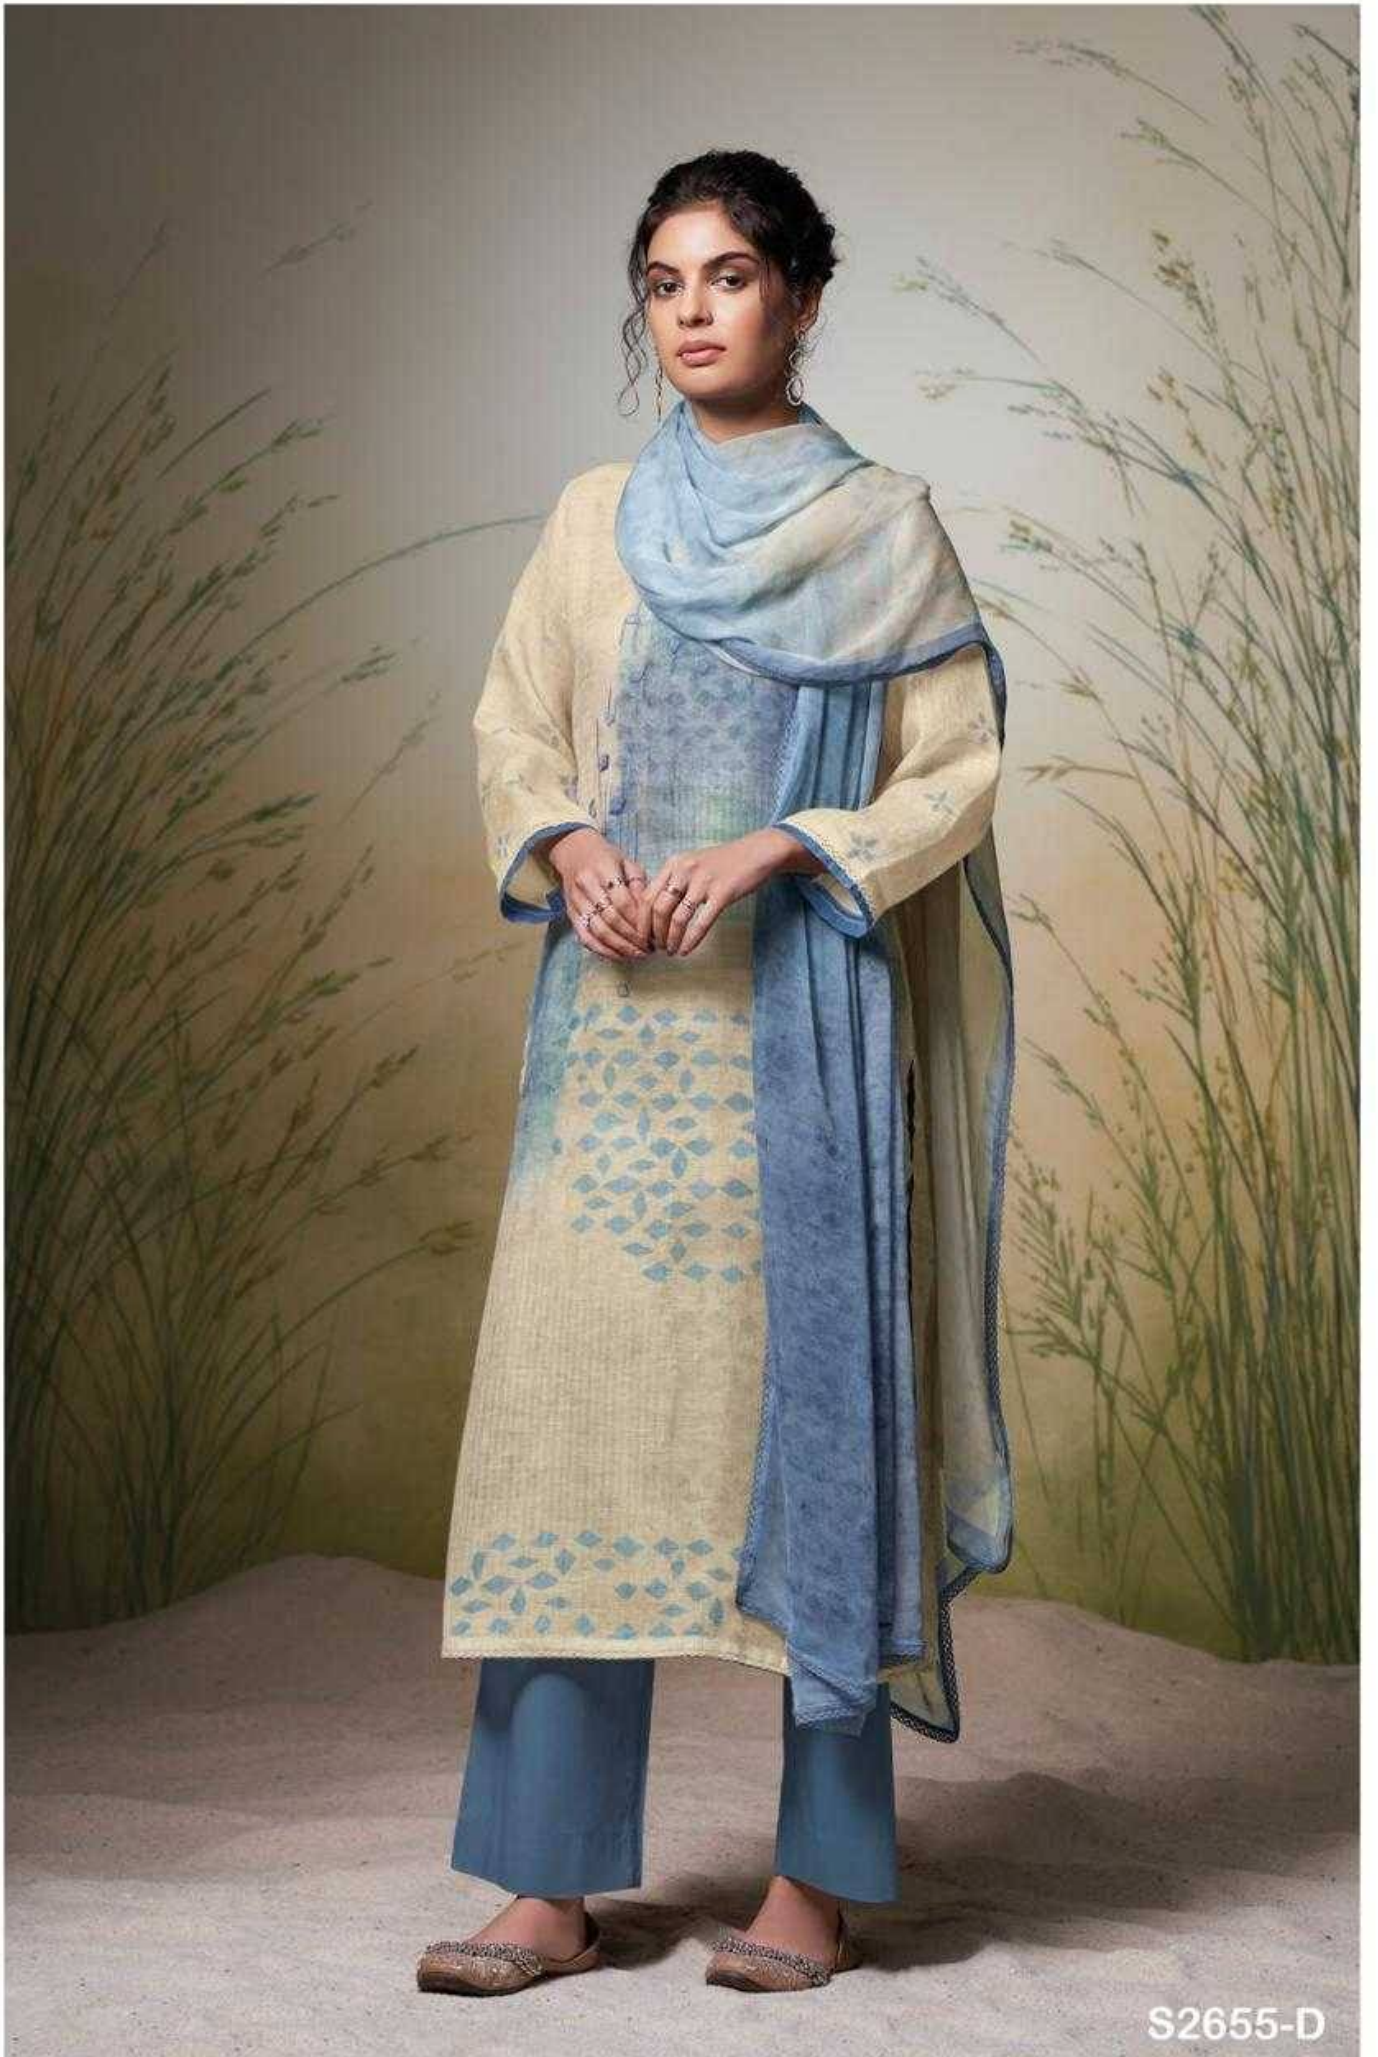

Ganga®
Emiliana
S2655

S2655-A

S2655-B

S2655-C

S2655-D

S2655-A

S2655-B

S2655-C

S2655-D

Ganga®
Emiliana
S2655- A/B/C/D

S2655-D

PRODUCT NAME	EMILIANA
D.NO.	S2655
DESCRIPTION	<p>TOP PREMIUM PURE LINEN PRINTED WITH EMBROIDERY AND READY LACE FOR DAMAN</p> <p>BOTTOM PREMIUM COTTON SOLID COLOUR</p> <p>DUPATTA PURE CHIFFON PRINTED WITH FOUR SIDE READY LACE</p>
HSN CODE	520851
WHOLESALE PRICE	2345/- EACH+GST(EXTRA)