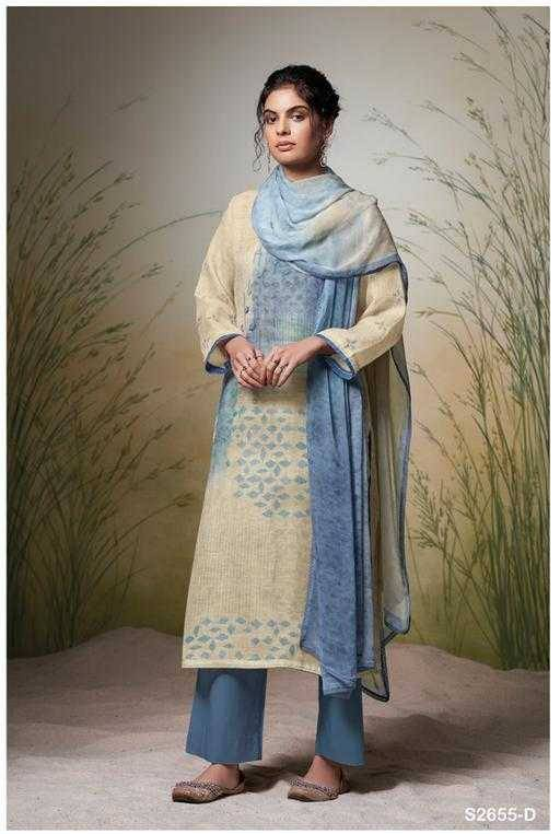

Ganga®
Emiliana
S2655

S2655-A

S2655-B

S2655-C

S2655-D

S2655-A

S2655-B

S2655-C

S2655-D

Ganga®
Emiliana
S2655- A/B/C/D

S2655-D

PRODUCT NAME	EMILIANA
D.NO.	S2655
DESCRIPTION	<p>TOP PREMIUM PURE LINEN PRINTED WITH EMBROIDERY AND READY LACE FOR DAMAN</p> <p>BOTTOM PREMIUM COTTON SOLID COLOUR</p> <p>DUPATTA PURE CHIFFON PRINTED WITH FOUR SIDE READY LACE</p>
HSN CODE	520851
WHOLESALE PRICE	2345/- EACH+GST(EXTRA)